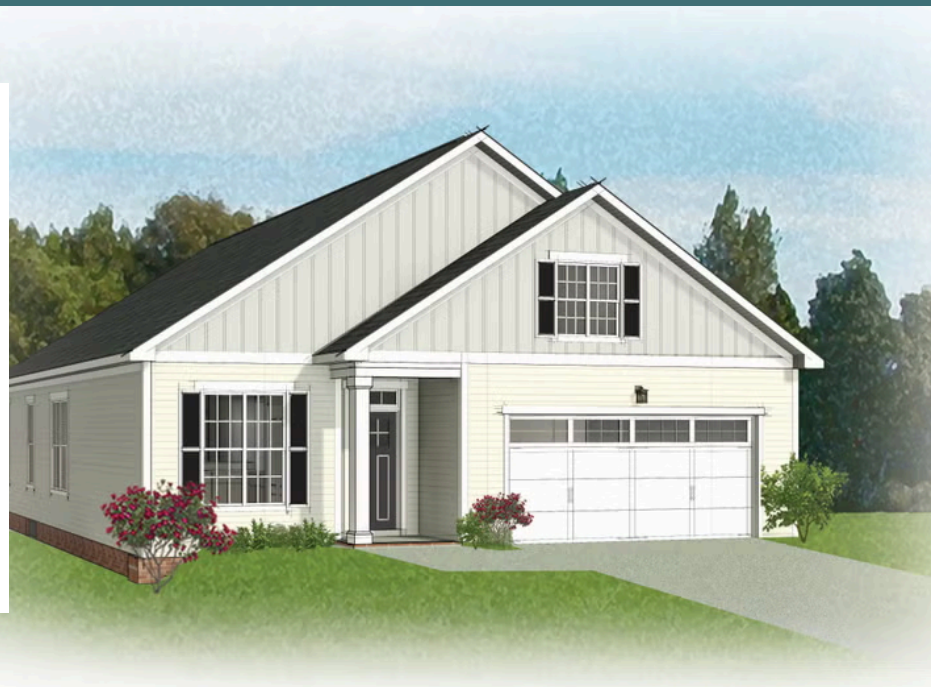

-  3 Bedrooms
-  2 Bathrooms
-  1,659 Square Feet
-  2 Car Garage
-  1 Levels

Introducing the Bellavue, a one level home complete with open-flow living, 3 bedrooms, 2 baths, and a 2-car garage. Enter through your foyer and enjoy the delicious aroma from your kitchen with peninsula island overlooking the spacious dining area and family room. Take your meal right on out through the back door and enjoy it on your lanai. The primary bedroom is tucked off the family room with walk-in closet and dual-sink bath. Two additional bedrooms and full bath complete the home.

## Features of this Floorplan

- One level living
- Lanai

Traditional

Cottage

Craftsman