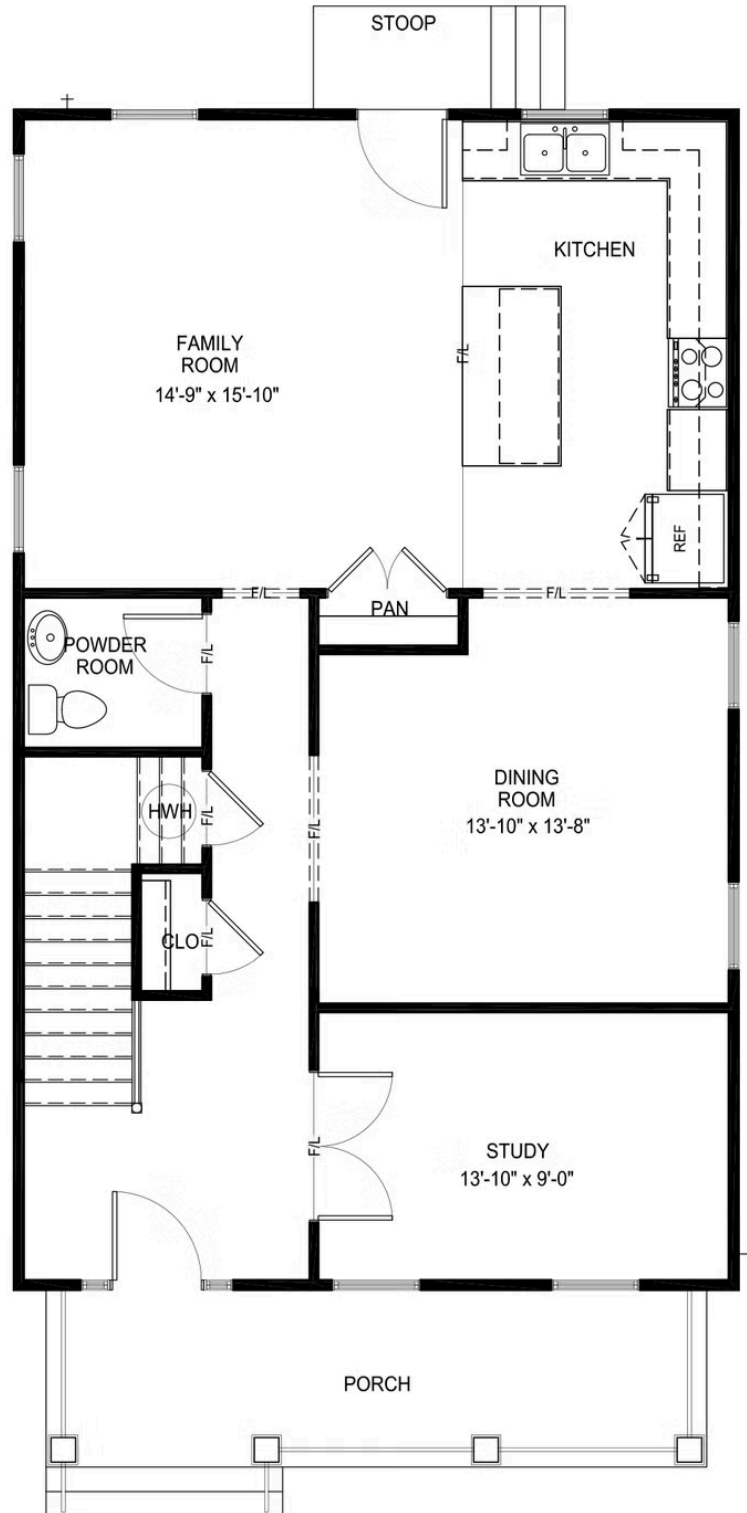

-  3 Bedrooms
-  2.5 Bathrooms
-  1,910 Square Feet
-  2 Levels

The Hawthorne is a 2-story, single family plan with 3 bedrooms, 2.5 baths, and an inviting front porch that welcomes you to the grace and charm of classic American farmhouse style. Breakfast awaits in a beautiful kitchen with a large island that overlooks the spacious family room and creates the perfect place for relaxing, entertaining, or cheering the team to victory. A formal dining room and front study completes the first floor. Retreat upstairs to your primary suite with its generous walk-in closet and dual-sink master bath. Two additional bedrooms, a full bath, and convenient second-floor laundry ensure space for all and good clean living.

Features of this Floorplan

- Study
- Full front porch
- Opportunity for wrapped front porch

Arts & Crafts

FIRST FLOOR

SECOND FLOOR