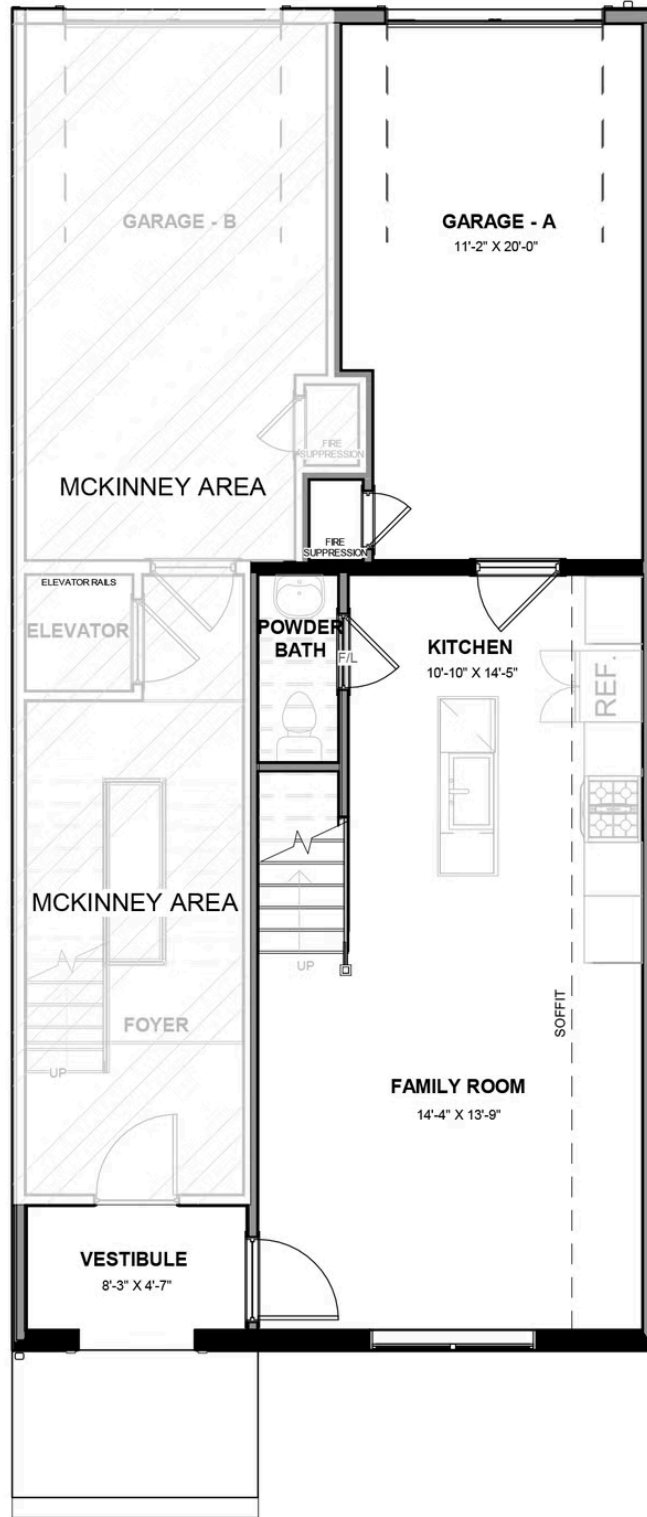

416 Midtown Way

AT MIDTOWN

-  3 Bedrooms
-  2.5 Bathrooms
-  1504 Square Feet
-  1 Car Garage

\$559,306

Welcome to modern urban living like never before with the Arlington, a 2-level, 3-bedroom condo offering 1,504 square feet of space. Arrive home to your private 1-car garage and step into a true chef's kitchen and open living room ready for relaxing or entertaining. A half-bath powder room completes the first floor. Step up the open stairwell to the second floor where your primary suite awaits with dual-sink bath and generous walk-in closet. Here you'll also find an additional two bedrooms, full bath, and laundry room. Pets are welcome

Features of this Home

- Craftsman feature wall in Primary Bedroom
- 42" Henning Neutral Paint cabinets stacked to ceiling in Kitchen
- Luxury Quartz countertops
- GE Stainless Steel appliances with Convection Range
- RevWood Select Mohawk Seaside Reserve Bleached Linen flooring throughout
- Frameless shower door in Primary Bath
- LED Recessed Lighting Package
- Gas Plumbing to 2nd Floor Deck
- Ceramic Tile Shower with Bench Seat in Primary Bathroom

eagleofva.com

FIRST FLOOR

SECOND FLOOR