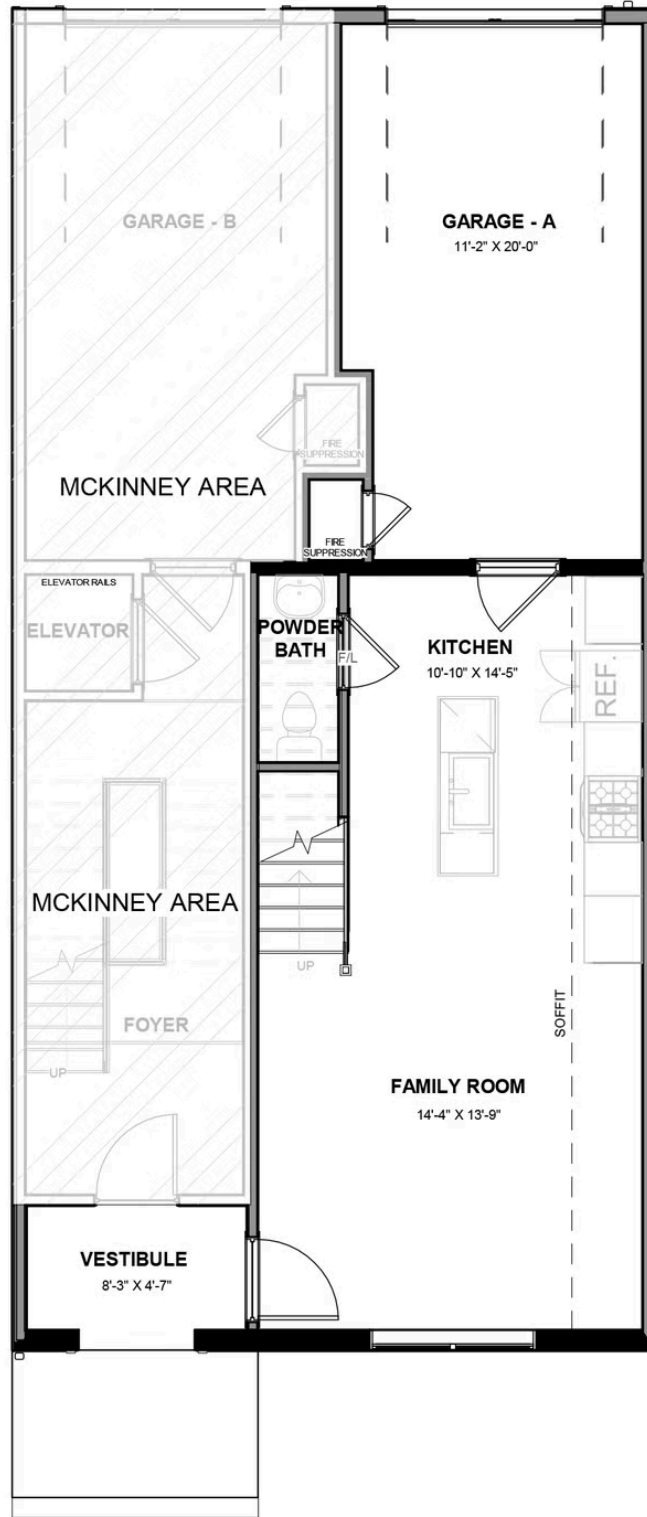

424 Midtown Way

AT MIDTOWN

-  2 Bedrooms
-  2.5 Bathrooms
-  1504 Square Feet
-  1 Car Garage

\$516,635

Welcome to modern urban living like never before with the Arlington, a 2-level, 2-bedroom condo offering 1,504 square feet of space. Arrive home to your private 1-car garage and step into a true chef's kitchen and open living room ready for relaxing or entertaining. A half-bath powder room completes the first floor. Step up the open stairwell to the second floor where your primary suite awaits with dual-sink bath and generous walk-in closet. Here you'll also find an additional bedroom, full bath, and laundry, and flexible loft space that leads out to a rear outside deck ready for kicking back and soaking up the good life. Pets are welcome

eagleofva.com

FIRST FLOOR

SECOND FLOOR