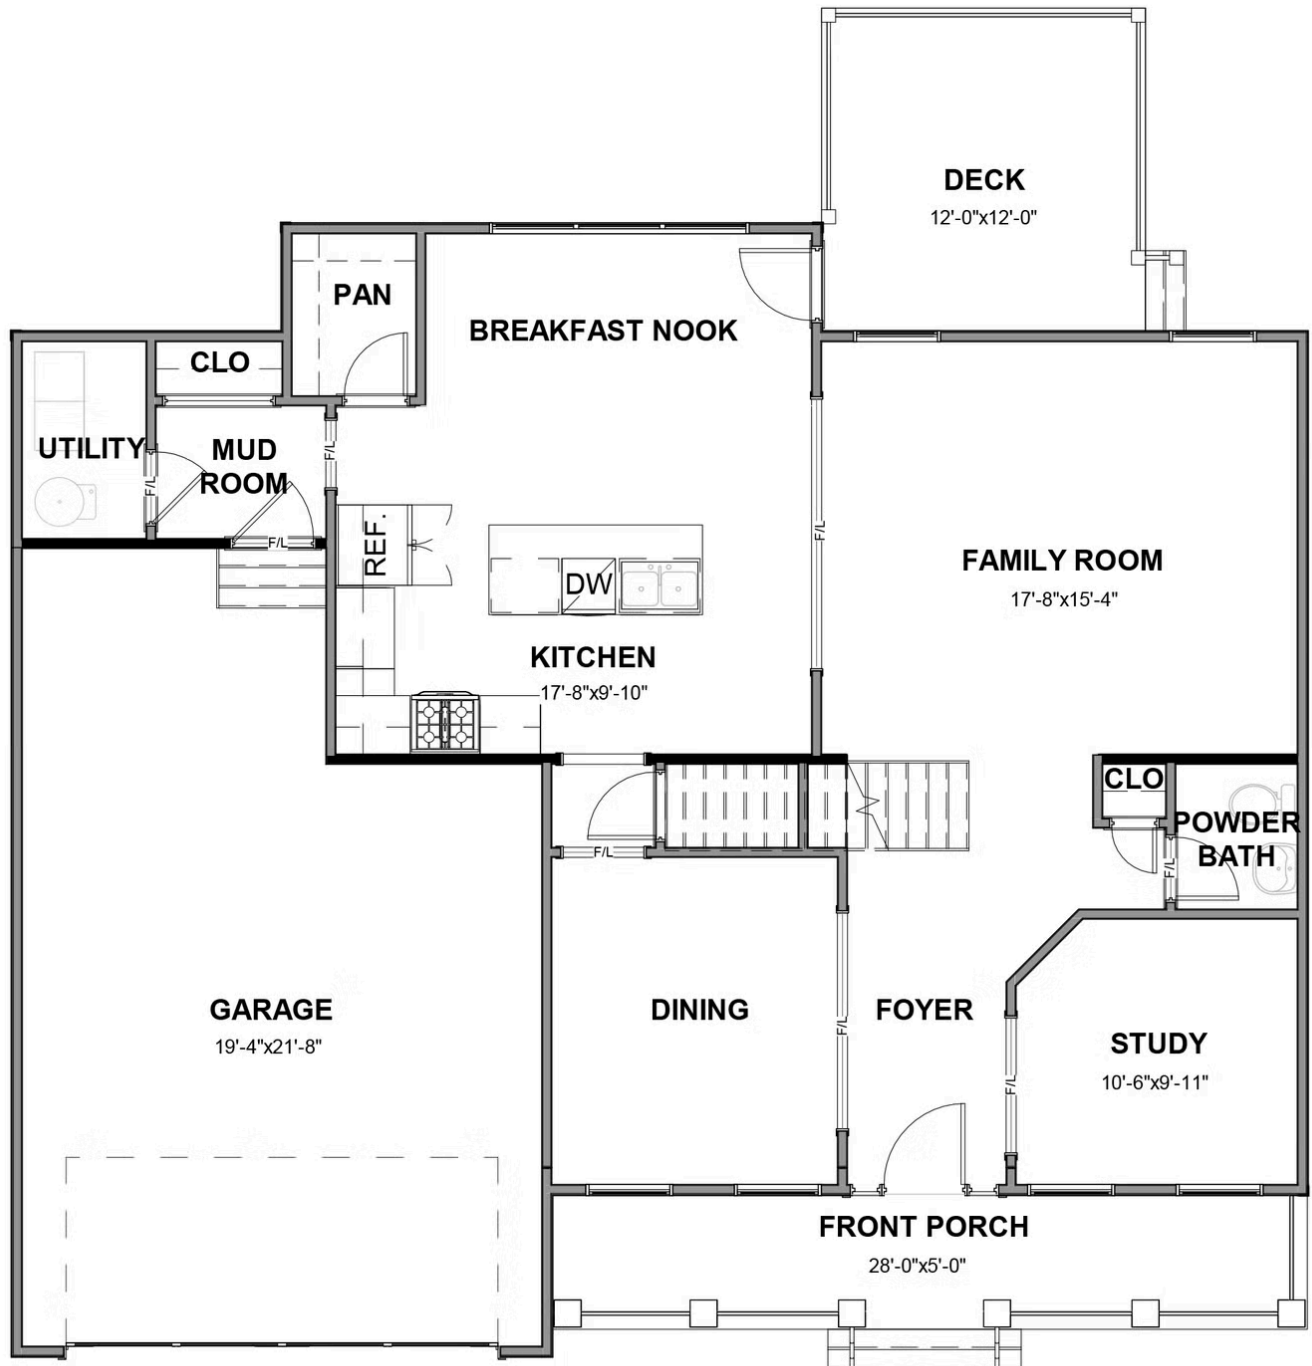

1751 Kyles Way

AT THE PRESERVE SINGLE FAMILY HOMES

-  4 Bedrooms
-  2.5 Bathrooms
-  2674 Square Feet
-  2 Car Garage

\$666,493

Smart, stately, and dressed to impress, the Bradford is a new 2-story plan with 4 bedrooms, 2.5+ baths, a back deck, and over 2,600 square feet of gracious modern living. Step from front porch to foyer and into a feeling of home as fresh as the mountain air. A front study and formal dining room greet guests like proper hosts, inviting all to a vast panoramic roomscape where the smells of home cooking blend with the love of family and laughter of gatherings that go well past bedtime. As the night ends, head upstairs to your majestic primary suite with its epic dual-sink bath and linen closet, and a walk-in as big as the great outdoors. 3 additional bedrooms with walk-in closets, a full dual-sink bath, and second floor laundry ensure you never be lacking for space to stretch and room to grow.

Features of this Home

- Tall crawl space on basement homesite
- Serenity primary bathroom with enlarged shower and bench seat
- Hardwood stairs
- Fireplace with black granite surround in family room
- Luxury quartz countertops in kitchen
- Hardwood laminate flooring on entire first floor
- Beautiful ceramic tile in primary and secondary bathroom
- Convection gas range
- HD video package above fireplace
- LED recessed lights package with dimmer switch in kitchen and primary bedroom

eagleofva.com

FIRST FLOOR

SECOND FLOOR