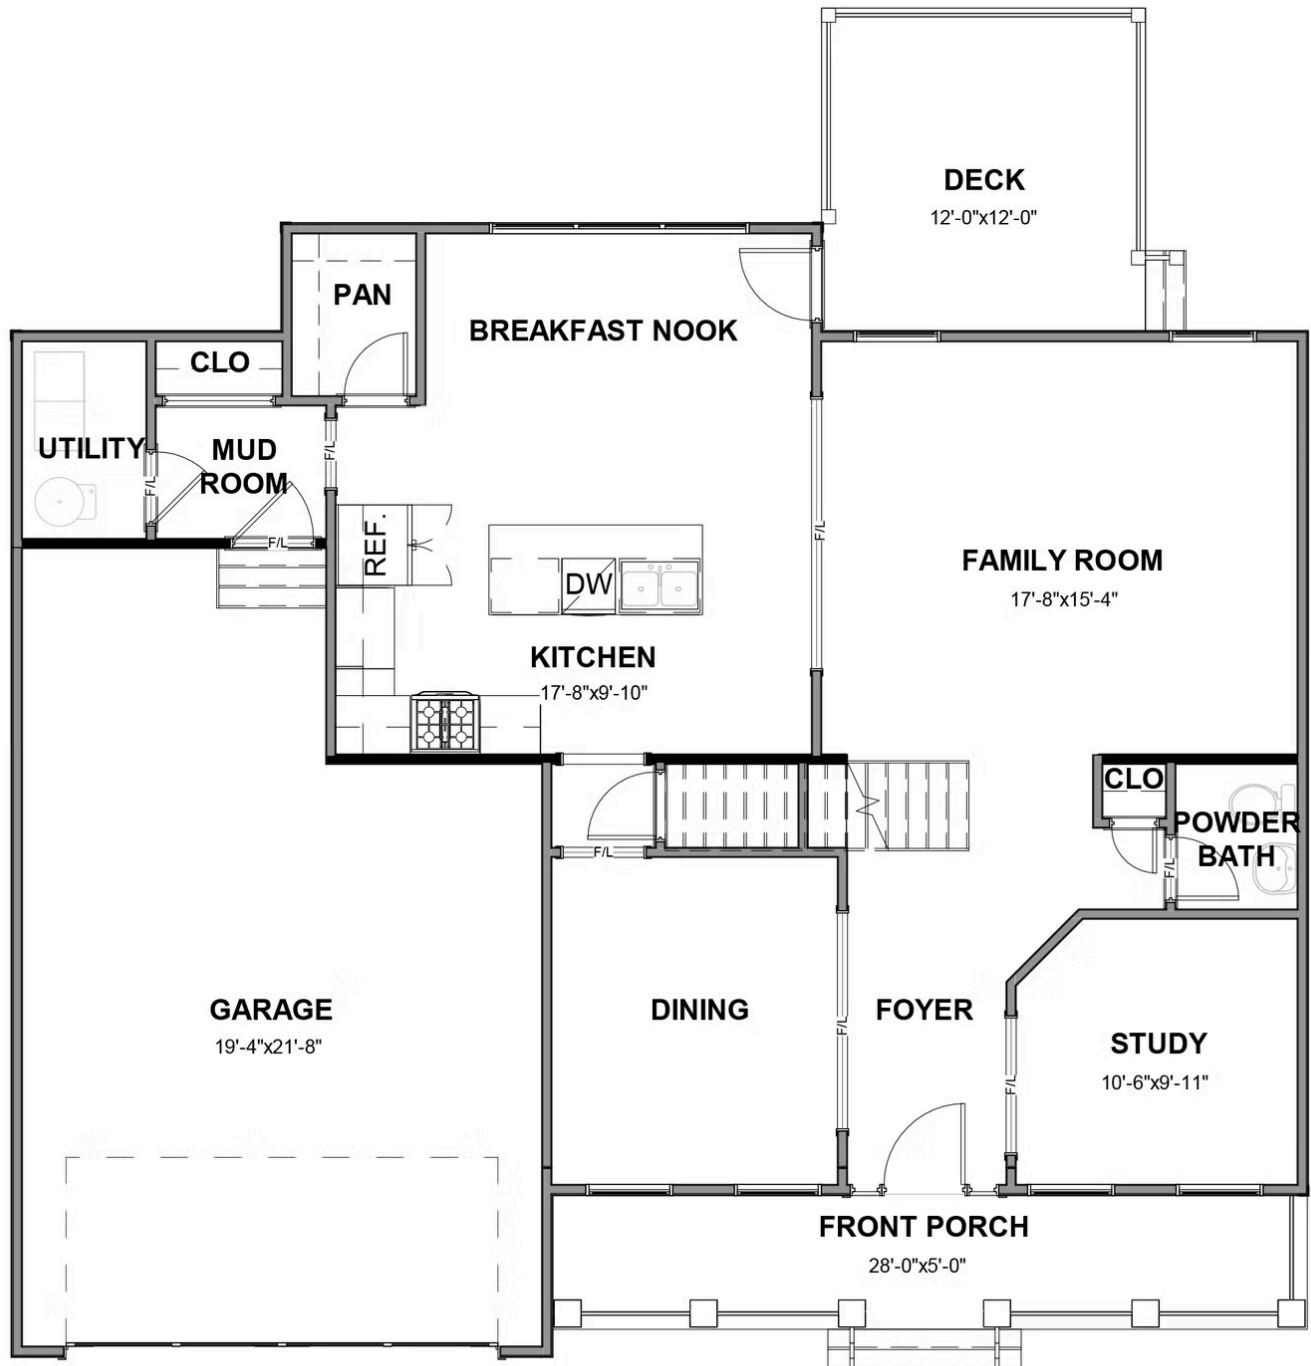

1751 Kyles Way

AT THE PRESERVE SINGLE FAMILY HOMES

-  4 Bedrooms
-  2.5 Bathrooms
-  2674 Square Feet
-  2 Car Garage

\$666,493

Smart, stately, and dressed to impress, the Bradford is a new 2-story plan with 4 bedrooms, 2.5+ baths, a back deck, and over 2,600 square feet of gracious modern living. Step from front porch to foyer and into a feeling of home as fresh as the mountain air. A front study and formal dining room greet guests like proper hosts, inviting all to a vast panoramic roomscape where the smells of home cooking blend with the love of family and laughter of gatherings that go well past bedtime. As the night ends, head upstairs to your majestic primary suite with its epic dual-sink bath and linen closet, and a walk-in as big as the great outdoors. 3 additional bedrooms with walk-in closets, a full dual-sink bath, and second floor laundry ensure you never be lacking for space to stretch and room to grow.

Features of this Home

- Tall crawl space on basement homesite
- Serenity primary bathroom with enlarged shower and bench seat
- Hardwood stairs
- Fireplace with black granite surround in family room
- Luxury quartz countertops in kitchen
- Hardwood laminate flooring on entire first floor
- Beautiful ceramic tile in primary and secondary bathroom
- Convection gas range
- HD video package above fireplace
- LED recessed lights package with dimmer switch in kitchen and primary bedroom

eagleofva.com

FIRST FLOOR

SECOND FLOOR