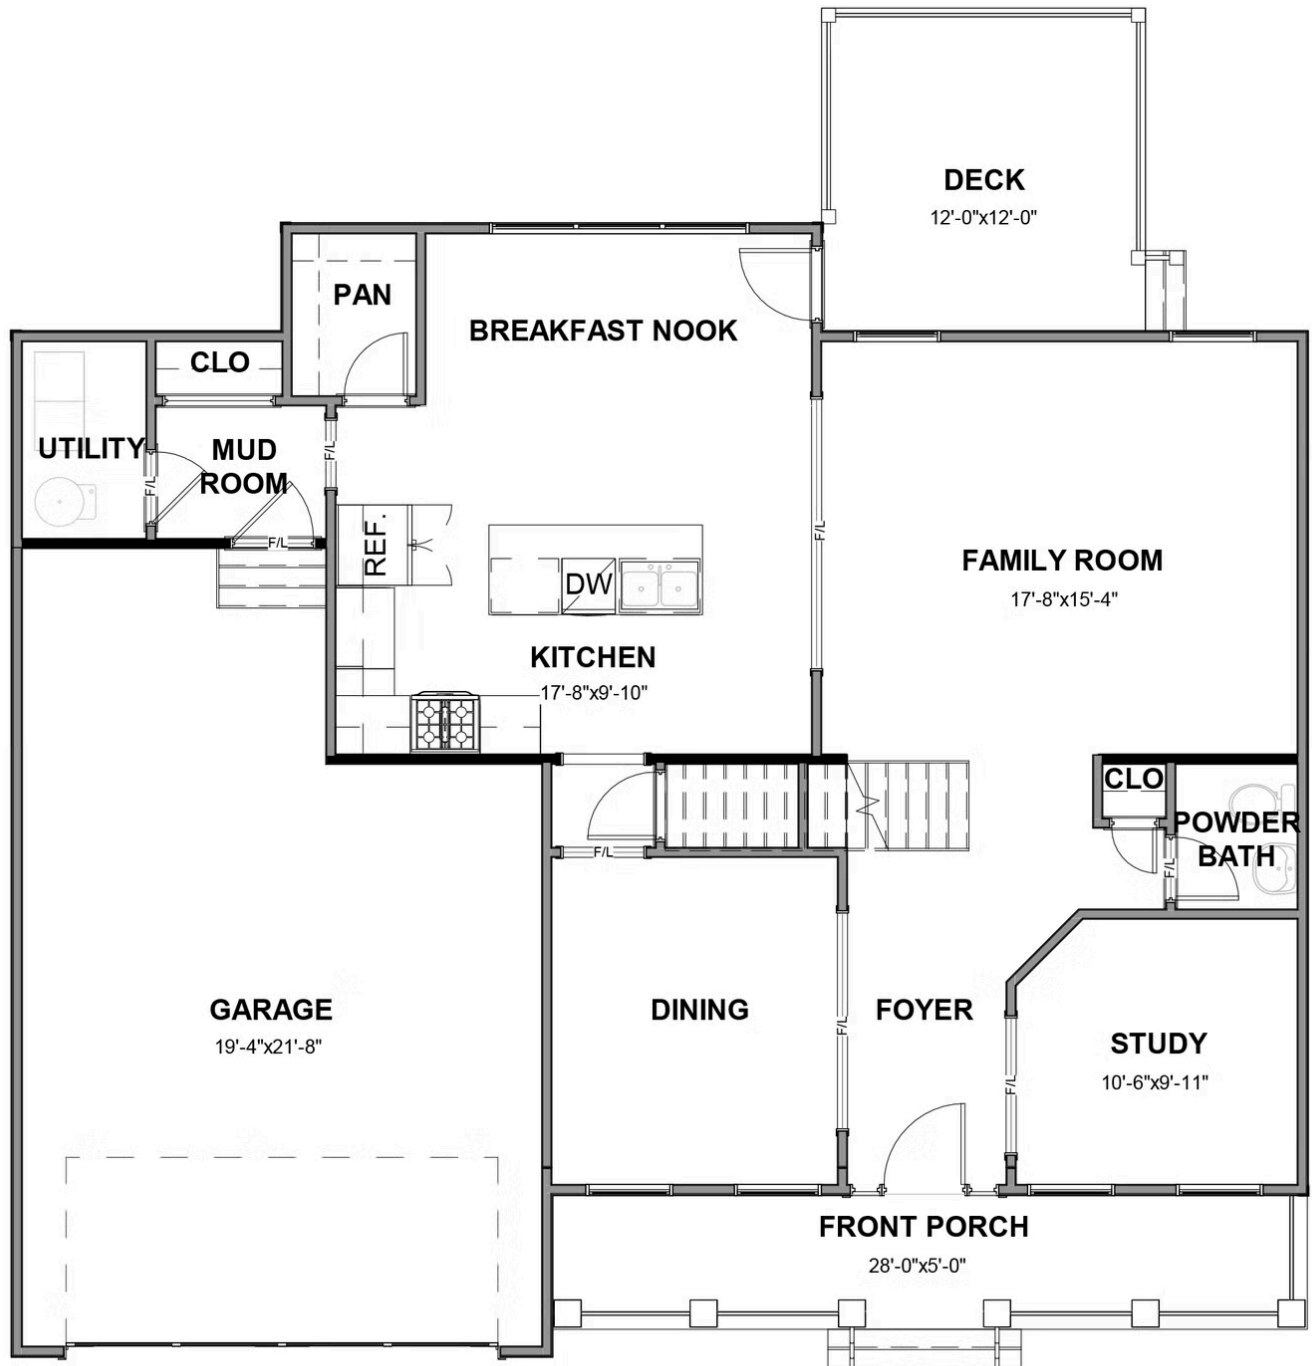

# THE Bradford

AT THE PRESERVE SINGLE FAMILY HOMES

-  4 Bedrooms
-  2.5 Bathrooms
-  2,706 Square Feet
-  2 Car Garage
-  2 Levels

Smart, stately, and dressed to impress, the Bradford is a new 2-story plan with 4 bedrooms, 2.5+ baths, a back deck, and over 2,700 square feet of gracious modern living. Step from front porch to foyer and into a feeling of home as fresh as the mountain air. A front study and formal dining room greet guests like proper hosts, inviting all to a vast panoramic roomscape where the smells of home cooking blend with the love of family and laughter of gatherings that go well past bedtime. As the night ends, head upstairs to your majestic primary suite with its epic dual-sink bath and linen closet, and a walk-in as big as the great outdoors. 3 additional bedrooms with walk-in closets, a full dual-sink bath, and second floor laundry ensure you never be lacking for space to stretch and room to grow.

# THE Bradford

AT THE PRESERVE SINGLE FAMILY HOMES

**Arts & Crafts**

**Craftsmen**

**Folk Victorian**

[eagleofva.com](http://eagleofva.com)

FIRST FLOOR

SECOND FLOOR