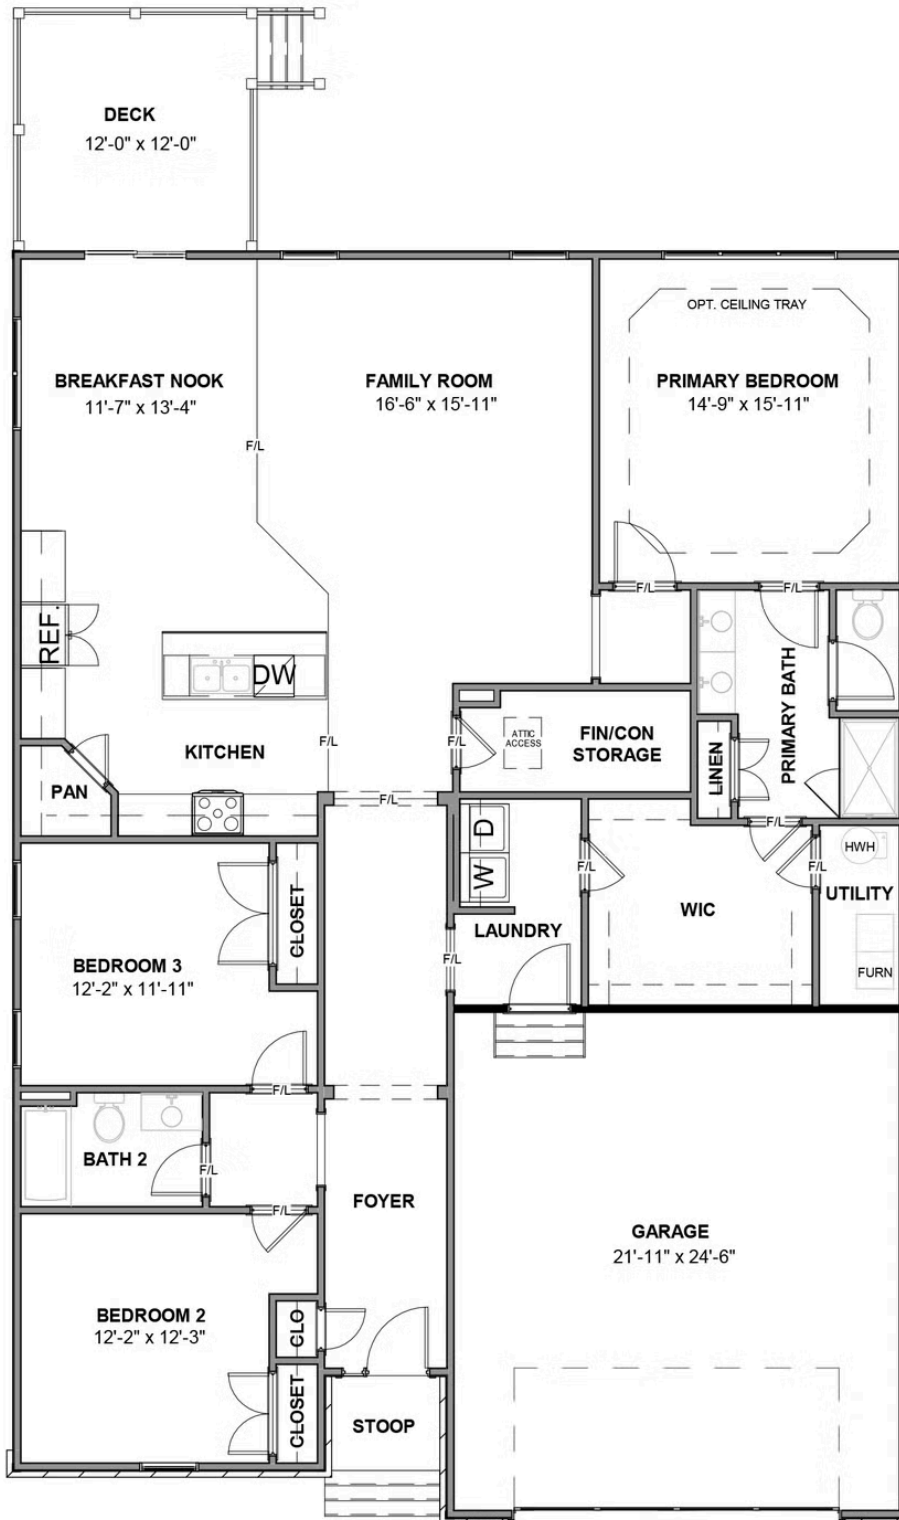

THE Corvallis

AT THE PRESERVE SINGLE FAMILY HOMES

eagleofva.com