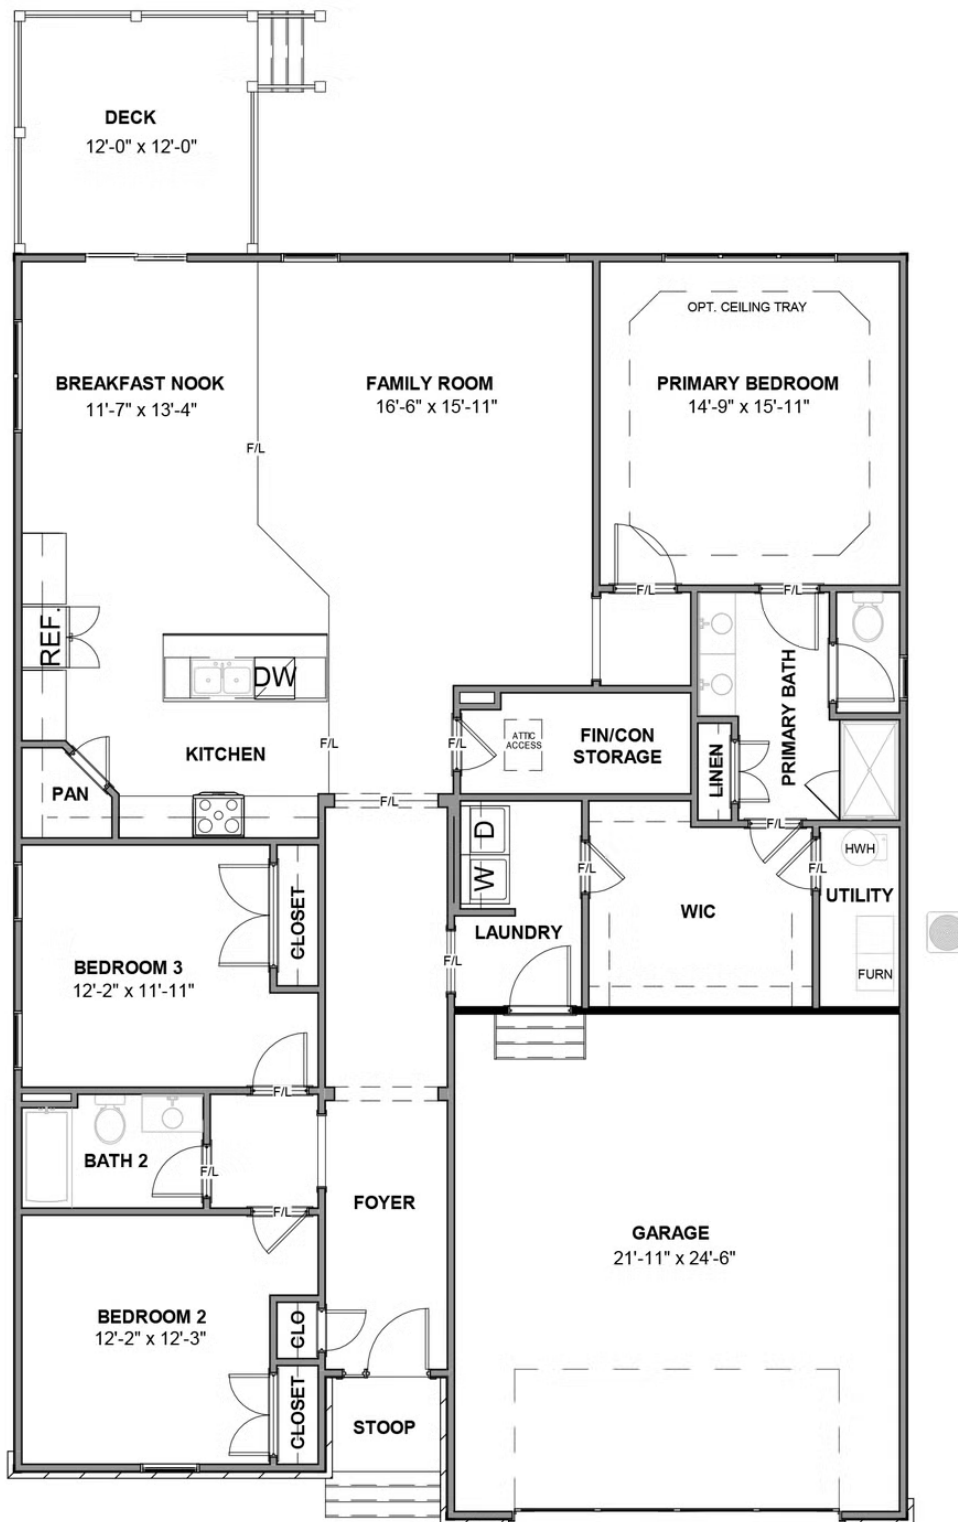

THE Corvallis

AT THE PRESERVE SINGLE FAMILY HOMES

eagleofva.com