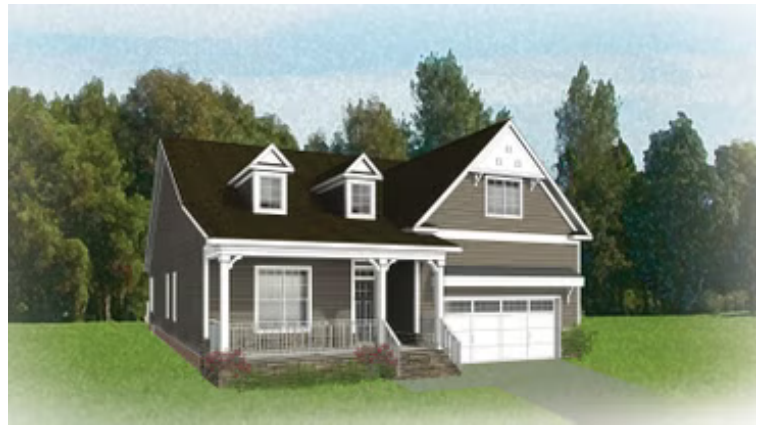

# THE Corvallis

AT THE PRESERVE SINGLE FAMILY HOMES

-  3 - 5 Bedrooms
-  2 - 3 Bathrooms
-  2,106 Square Feet
-  2 Car Garage
-  1 Levels

Taking single-level living to the next level of style, the Corvallis offers 3 bedrooms, 2 full baths, a 2-car garage, and over 2,000 square feet of space. You'll feel right at home in the expansive, easy-flowing design blending both modern kitchen and family room into a centerpiece for contemporary living. After the day, escape to your primary bedroom oasis, complete with a dual-sink bath and cavernous walk-in closet. Two additional bedrooms and a central laundry room complete the plan. Packed with features and built for flexibility, the Corvallis can be personalized to your needs, with options for a second floor, a pocket office, morning room, screen porch, and more.

# THE Corvallis

AT THE PRESERVE SINGLE FAMILY HOMES

**Traditional**

**Colonial**

**Craftsman**

**European**

[eagleofva.com](http://eagleofva.com)

# THE Corvallis

AT THE PRESERVE SINGLE FAMILY HOMES

eagleofva.com