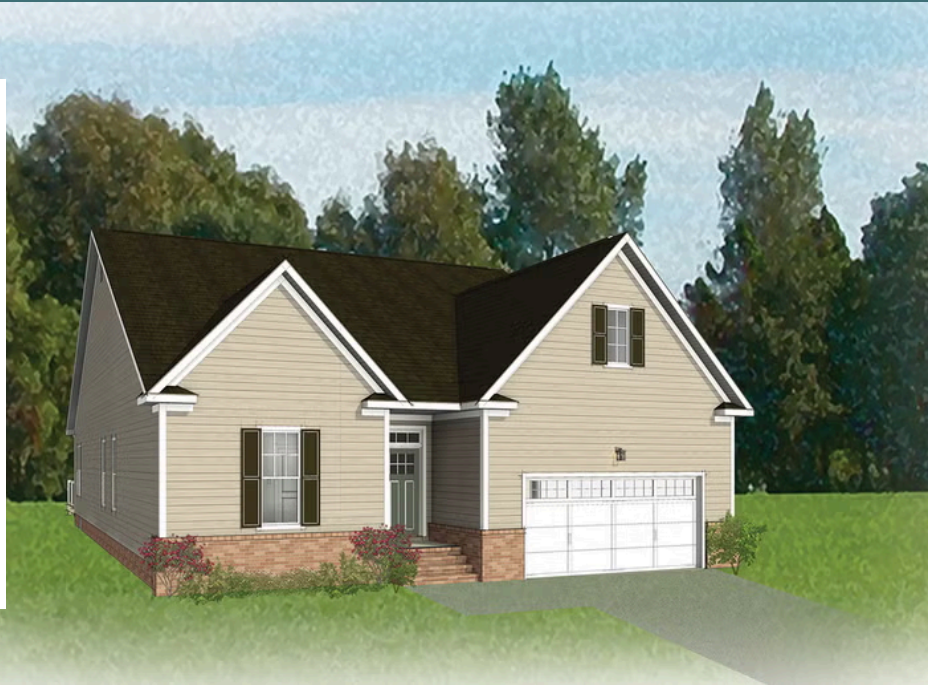

THE Corvallis

AT THE PRESERVE SINGLE FAMILY HOMES

-  3 - 5 Bedrooms
-  2 - 3 Bathrooms
-  2,106 Square Feet
-  2 Car Garage
-  1 Levels

Taking single-level living to the next level of style, the Corvallis offers 3 bedrooms, 2 full baths, a 2-car garage, and over 2,000 square feet of space. You'll feel right at home in the expansive, easy-flowing design blending both modern kitchen and family room into a centerpiece for contemporary living. After the day, escape to your primary bedroom oasis, complete with a dual-sink bath and cavernous walk-in closet. Two additional bedrooms and a central laundry room complete the plan. Packed with features and built for flexibility, the Corvallis can be personalized to your needs, with options for a second floor, a pocket office, morning room, screen porch, and more.

eagleofva.com

THE Corvallis

AT THE PRESERVE SINGLE FAMILY HOMES

Traditional

Colonial

Craftsman

European

eagleofva.com

THE Corvallis

AT THE PRESERVE SINGLE FAMILY HOMES

eagleofva.com