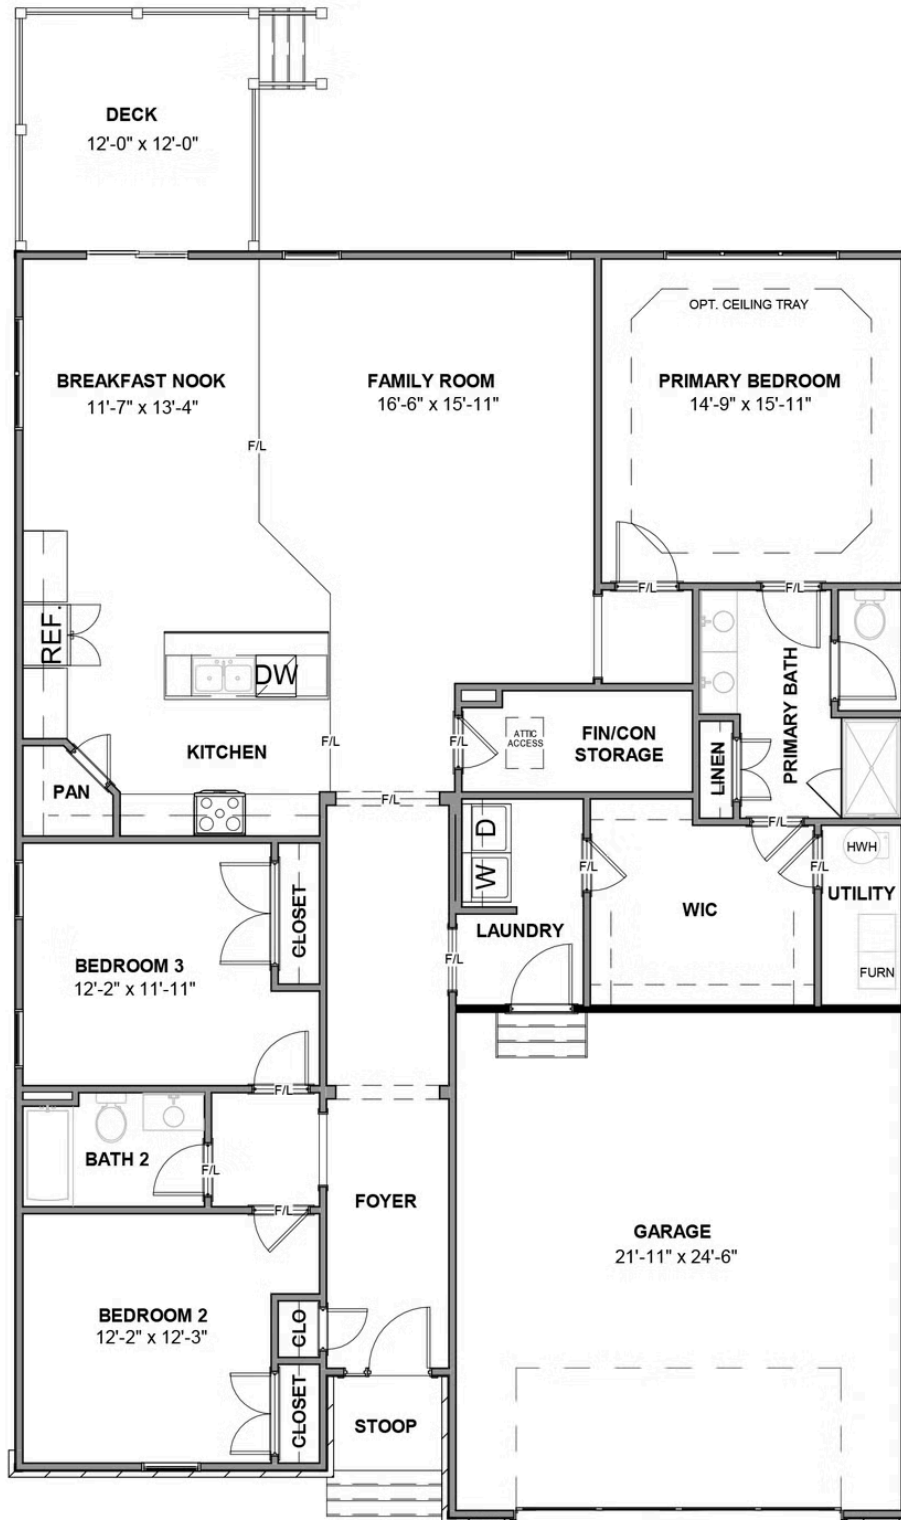

THE Corvallis

AT THE PRESERVE SINGLE FAMILY HOMES

eagleofva.com