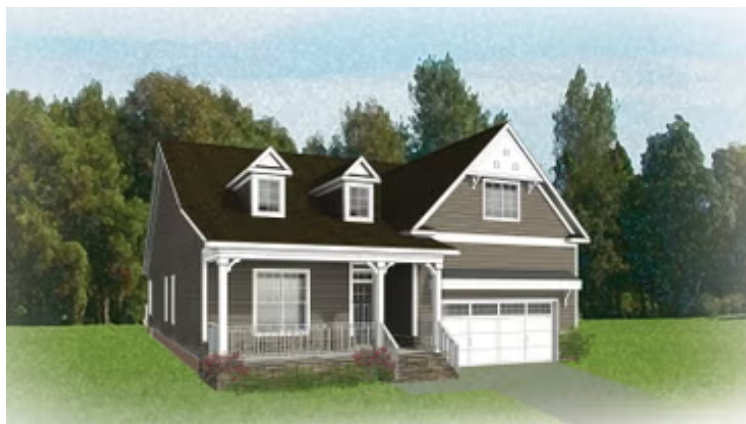

# THE Corvallis

AT THE PRESERVE SINGLE FAMILY HOMES

-  3 - 5 Bedrooms
-  2 - 3 Bathrooms
-  2,106 Square Feet
-  2 Car Garage
-  1 Levels

Taking single-level living to the next level of style, the Corvallis offers 3 bedrooms, 2 full baths, a 2-car garage, and over 2,000 square feet of space. You'll feel right at home in the expansive, easy-flowing design blending both modern kitchen and family room into a centerpiece for contemporary living. After the day, escape to your primary bedroom oasis, complete with a dual-sink bath and cavernous walk-in closet. Two additional bedrooms and a central laundry room complete the plan. Packed with features and built for flexibility, the Corvallis can be personalized to your needs, with options for a second floor, a pocket office, morning room, screen porch, and more.

# THE Corvallis

AT THE PRESERVE SINGLE FAMILY HOMES

**Traditional**

**Colonial**

**Craftsman**

**European**

[eagleofva.com](http://eagleofva.com)

# THE Corvallis

AT THE PRESERVE SINGLE FAMILY HOMES

eagleofva.com