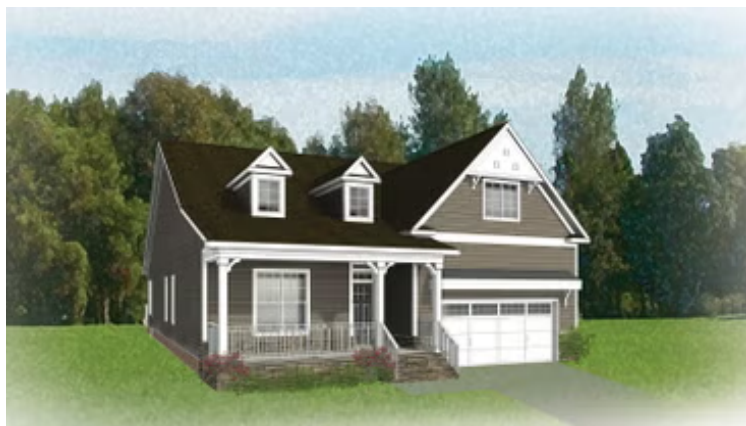

THE Corvallis

AT THE PRESERVE SINGLE FAMILY HOMES

-  3 - 5 Bedrooms
-  2 - 3 Bathrooms
-  2,106 Square Feet
-  2 Car Garage
-  1 Levels

Taking single-level living to the next level of style, the Corvallis offers 3 bedrooms, 2 full baths, a 2-car garage, and over 2,000 square feet of space. You'll feel right at home in the expansive, easy-flowing design blending both modern kitchen and family room into a centerpiece for contemporary living. After the day, escape to your primary bedroom oasis, complete with a dual-sink bath and cavernous walk-in closet. Two additional bedrooms and a central laundry room complete the plan. Packed with features and built for flexibility, the Corvallis can be personalized to your needs, with options for a second floor, a pocket office, morning room, screen porch, and more.

eagleofva.com

THE Corvallis

AT THE PRESERVE SINGLE FAMILY HOMES

Traditional

Colonial

Craftsman

European

eagleofva.com