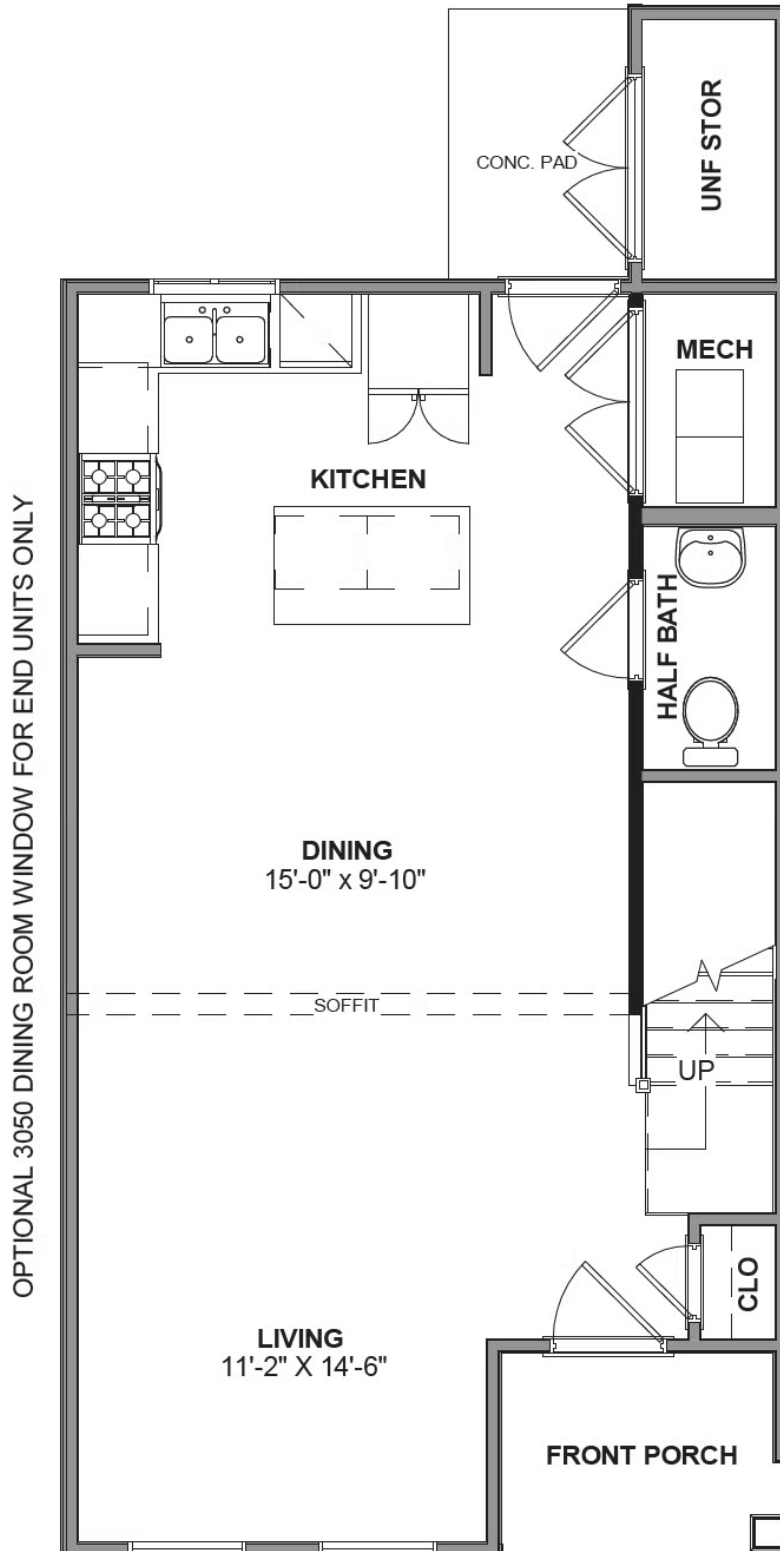

2028 Kyles Way

AT THE PRESERVE TOWNHOMES

-  2 Bedrooms
-  2.5 Bathrooms
-  1271 Square Feet

\$345,009

The Millcreek is a spacious 2-story new construction townhome for sale in Blacksburg, VA. Enjoy open concept main level living flowing from your family room to an eat in dining room, all the way to your functional kitchen with island! Head up to the second floor where you will find dual primary bedrooms each with their own private bath, as well as a laundry room. Enjoy scenic mountain views from your front porch just minutes from downtown Blacksburg, schools, shopping, and easy access to 460!

eagleofva.com

FIRST FLOOR

SECOND FLOOR