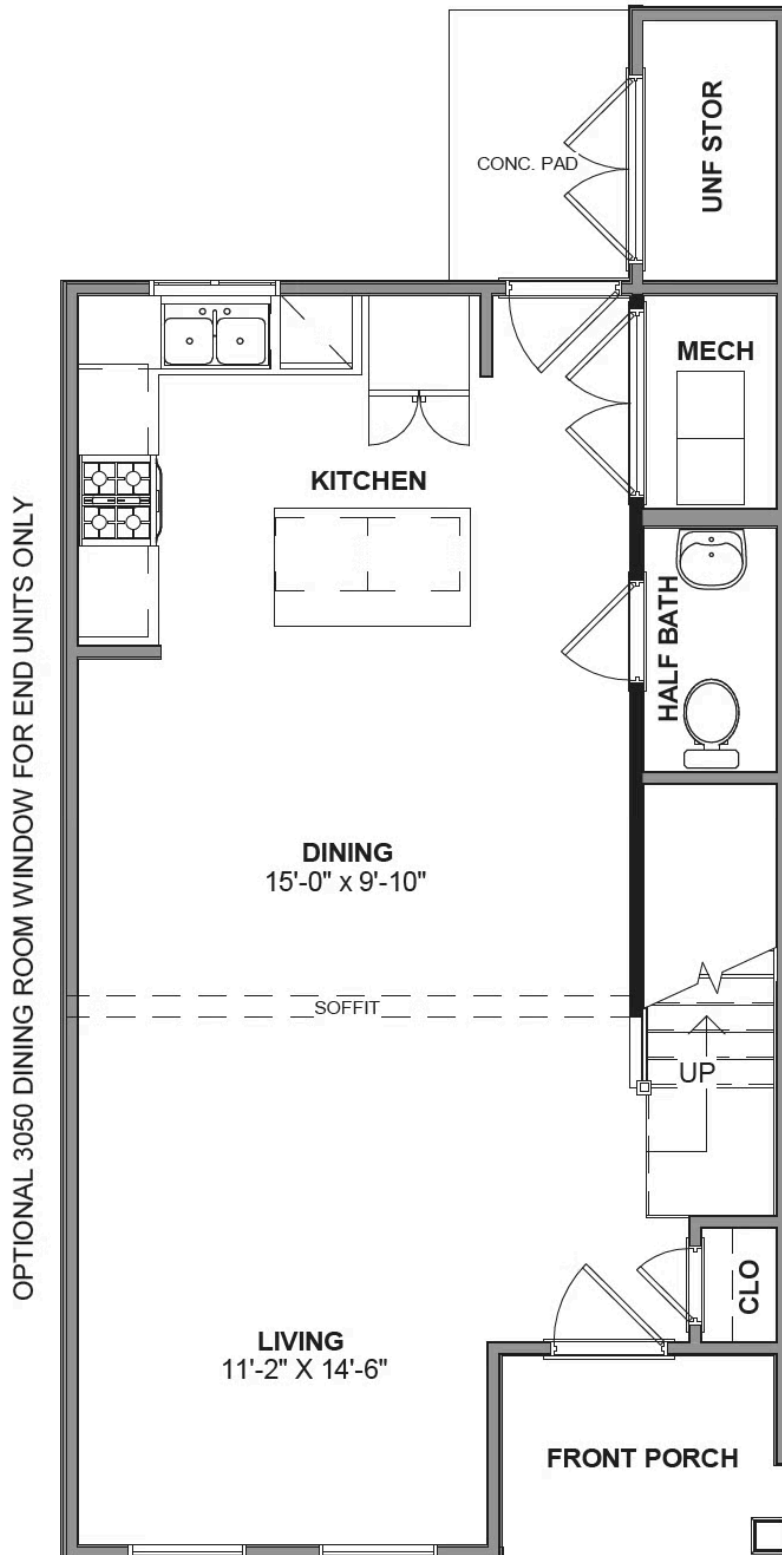

THE Millcreek

AT THE PRESERVE TOWNHOMES AND DUPLEXES

-  2 - 3 Bedrooms
-  2.5 Bathrooms
-  1,271 Square Feet
-  2 Levels

The Millcreek is a spacious 2-story new construction townhome for sale in Blacksburg, VA. Enjoy open concept main level living flowing from your family room to an eat in dining room, all the way to your functional kitchen with island! Head up to the second floor where you will find dual primary bedrooms each with their own private bath, as well as a laundry room. There is an option to add a mud room to the first floor which gives you the opportunity for three bedrooms upstairs instead. Enjoy scenic mountain views from your front porch just minutes from downtown Blacksburg, schools, shopping, and easy access to 460!

eagleofva.com

THE **Millcreek**
AT THE PRESERVE TOWNHOMES AND DUPLEXES

The Millcreek

eagleofva.com

This information is deemed reliable but not guaranteed. All details, dimensions, square footage, illustrations and pricing are approximate and may vary from actual plans and specifications. Contact an Eagle Sales Consultant for details. Current information as of 11th April 2025

FIRST FLOOR

SECOND FLOOR