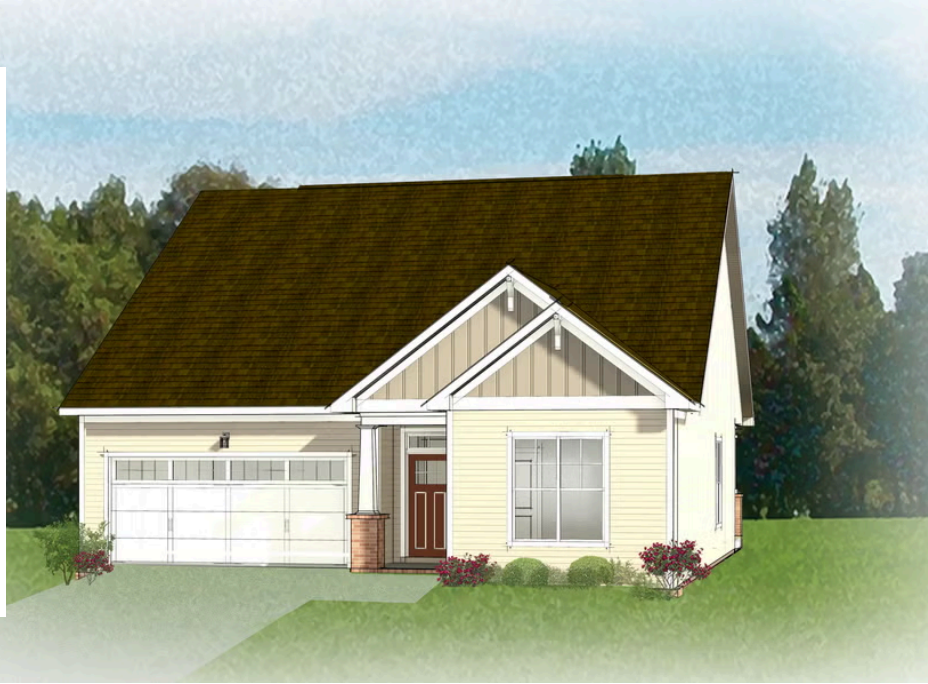

5130 Vulcan Court

AT WOMACK GREEN

-  2 Bedrooms
-  2.0 Bathrooms
-  1561 Square Feet
-  2 Car Garage

\$412,691

Welcome to the Azalea Ranch, the one-level home you've been searching for. With a 2-car garage and open flow floor plan, you'll find all the space you need. Enjoy a kitchen with corner walk-in pantry and large kitchen island overlooking the breakfast nook and family room beyond, you're set up for a holiday gathering or cozy night in. A patio just off the family room gives you the perfect retreat for sipping your morning coffee or afternoon sweet tea. You'll find your primary suite tucked away in the rear of the home with a huge walk-in closet and spacious primary bath with multiple layouts to choose from. A separate water closet and linen closet finish out the space. At the front of the home you will find an additional bedroom and full bath. A walk-in laundry room is located near the primary bedroom.

eagleofva.com

5130 Vulcan Court

AT WOMACK GREEN

eagleofva.com