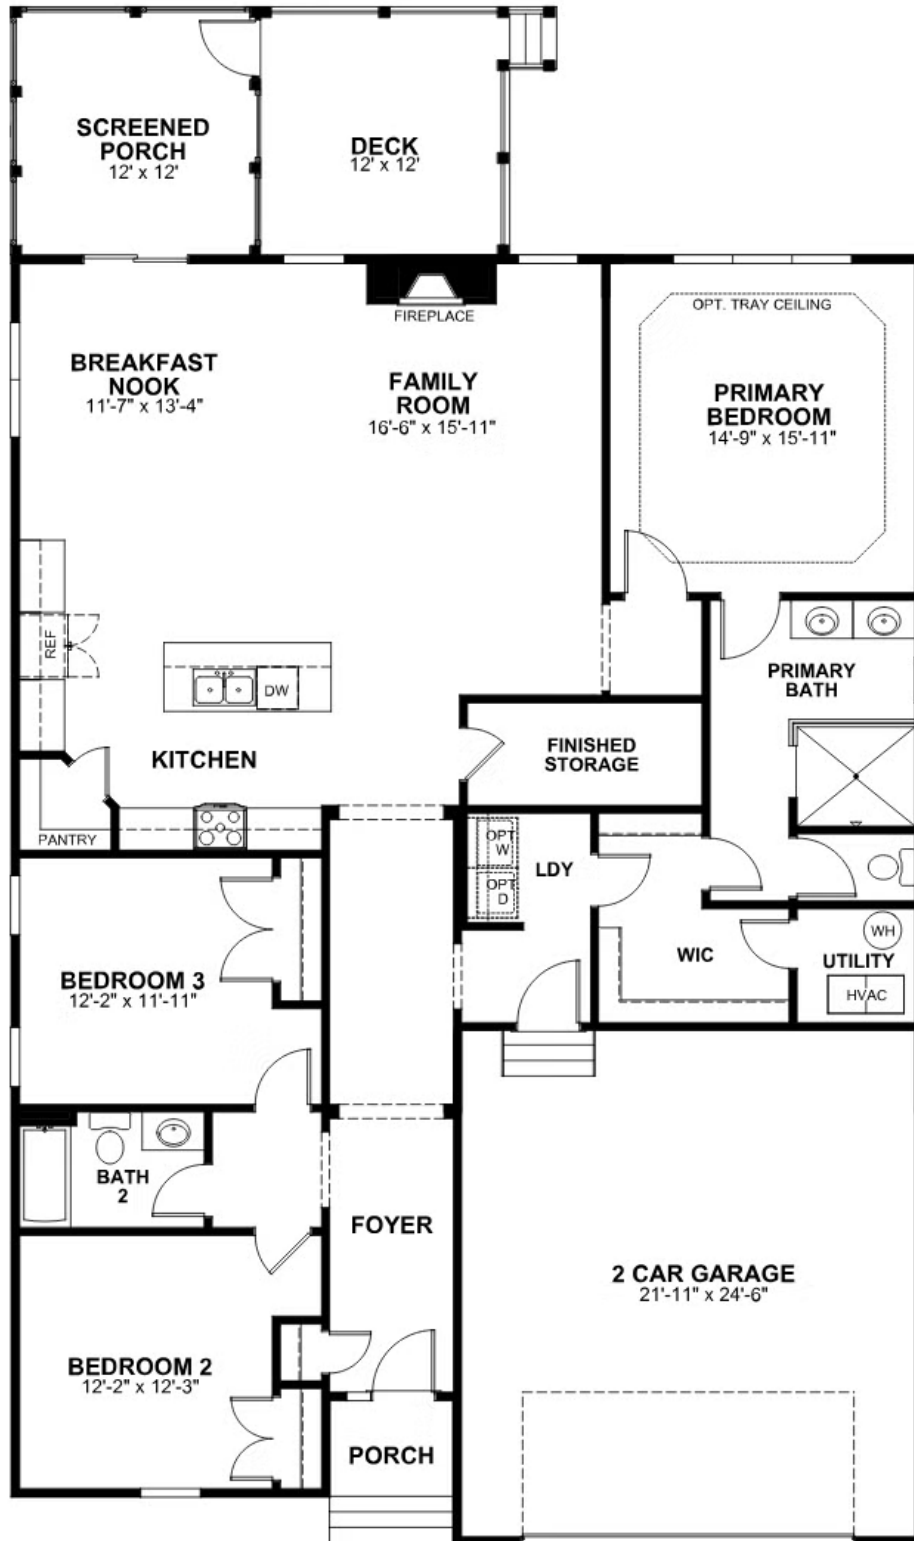

1020 Round Meadow Drive

AT THE MEADOWS

eagleofva.com