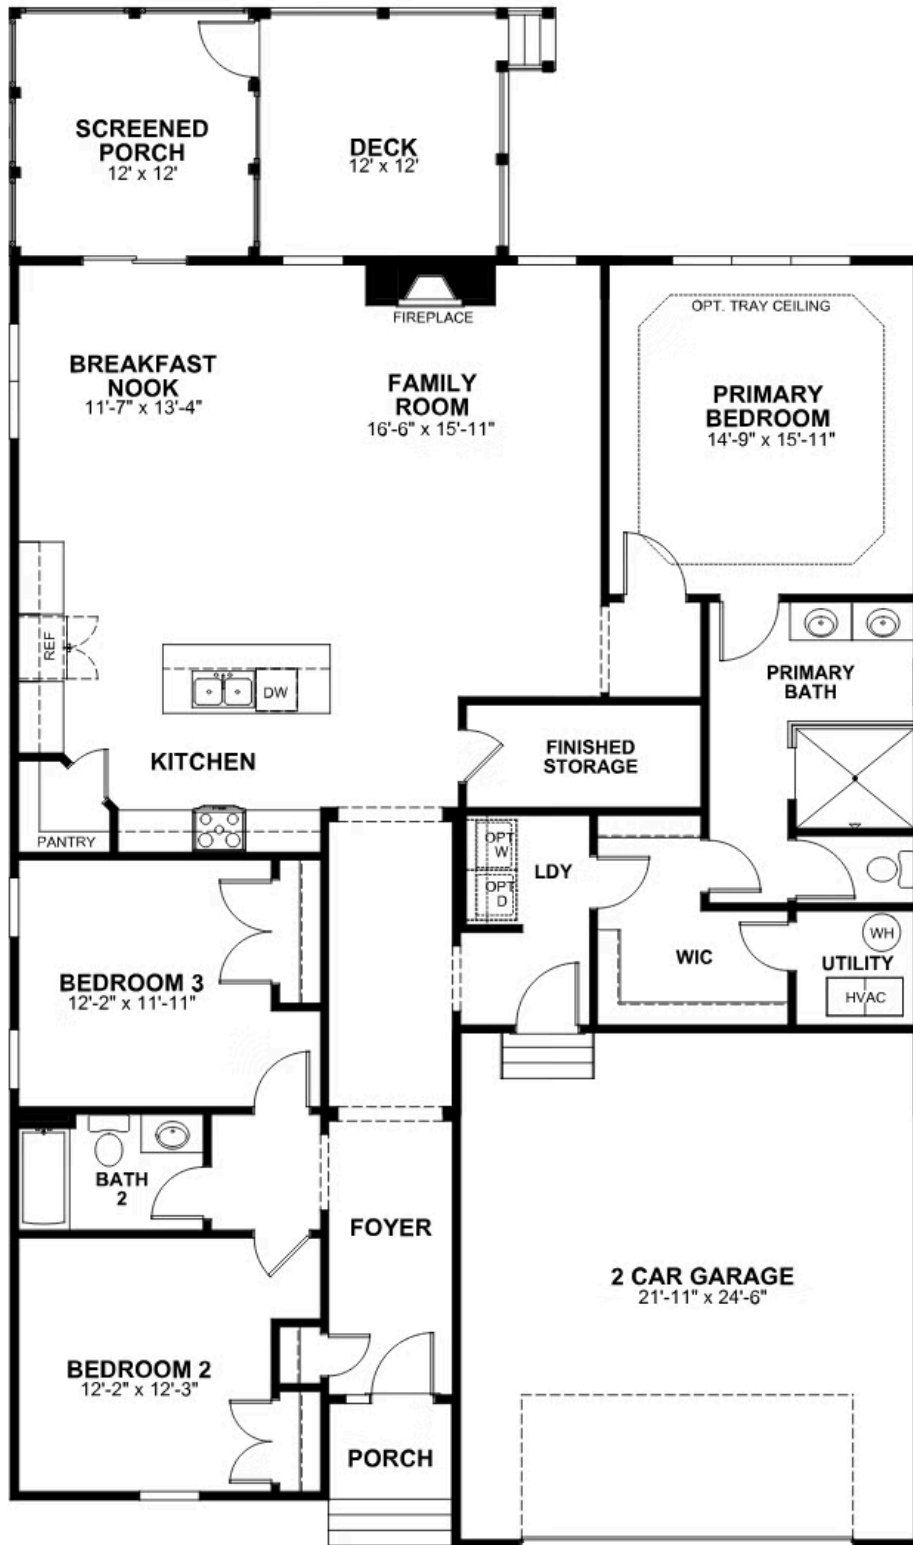

1020 Round Meadow Drive

AT THE MEADOWS

eagleofva.com