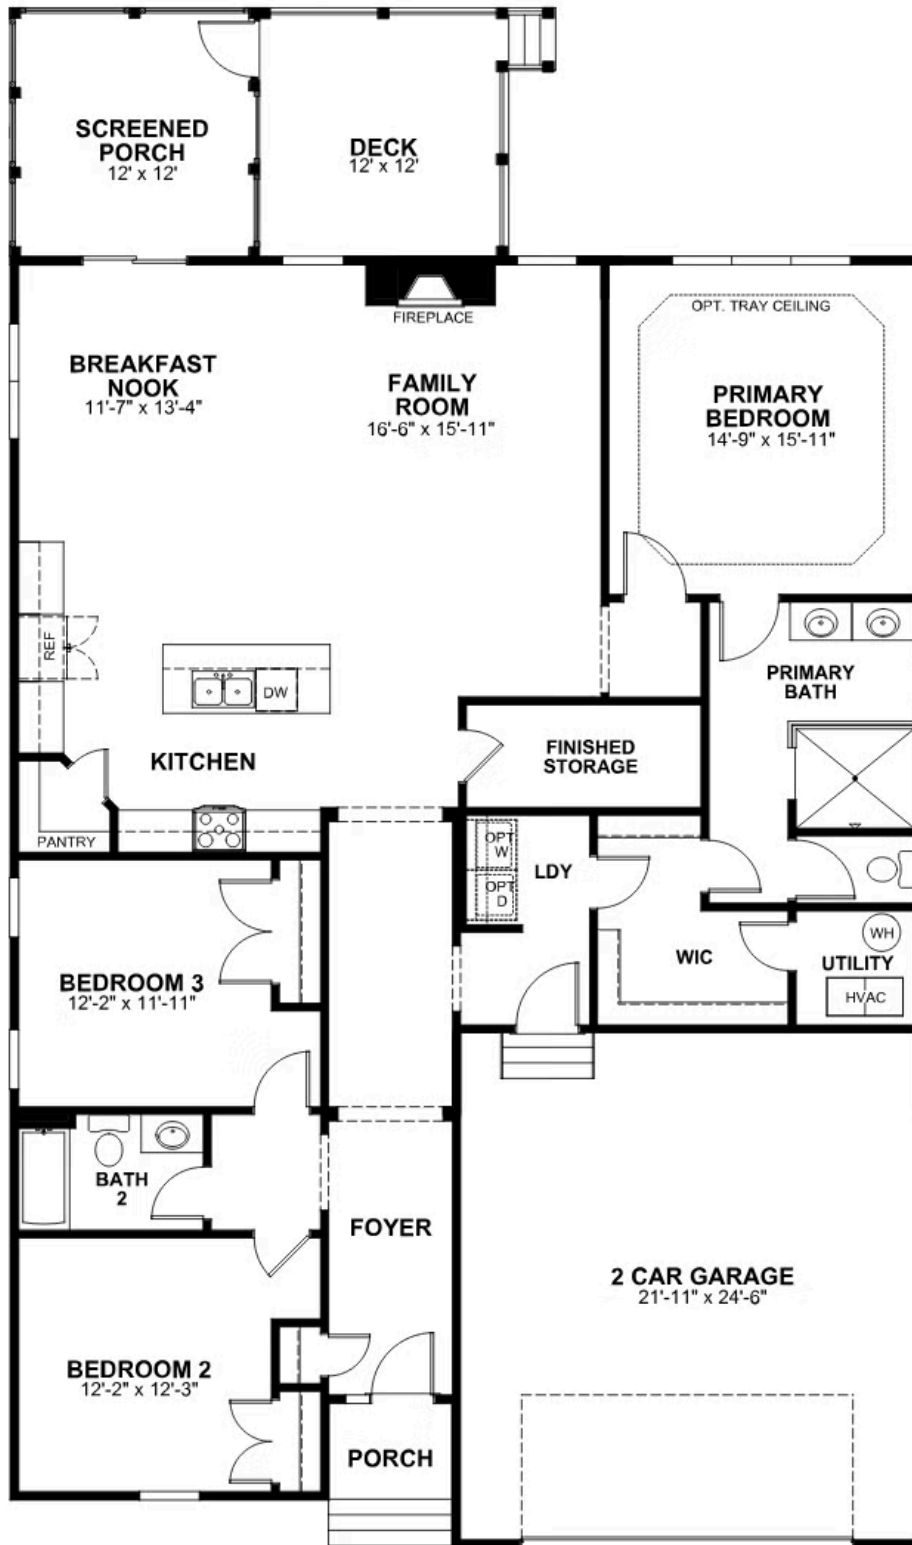

1020 Round Meadow Drive

AT THE MEADOWS

eagleofva.com