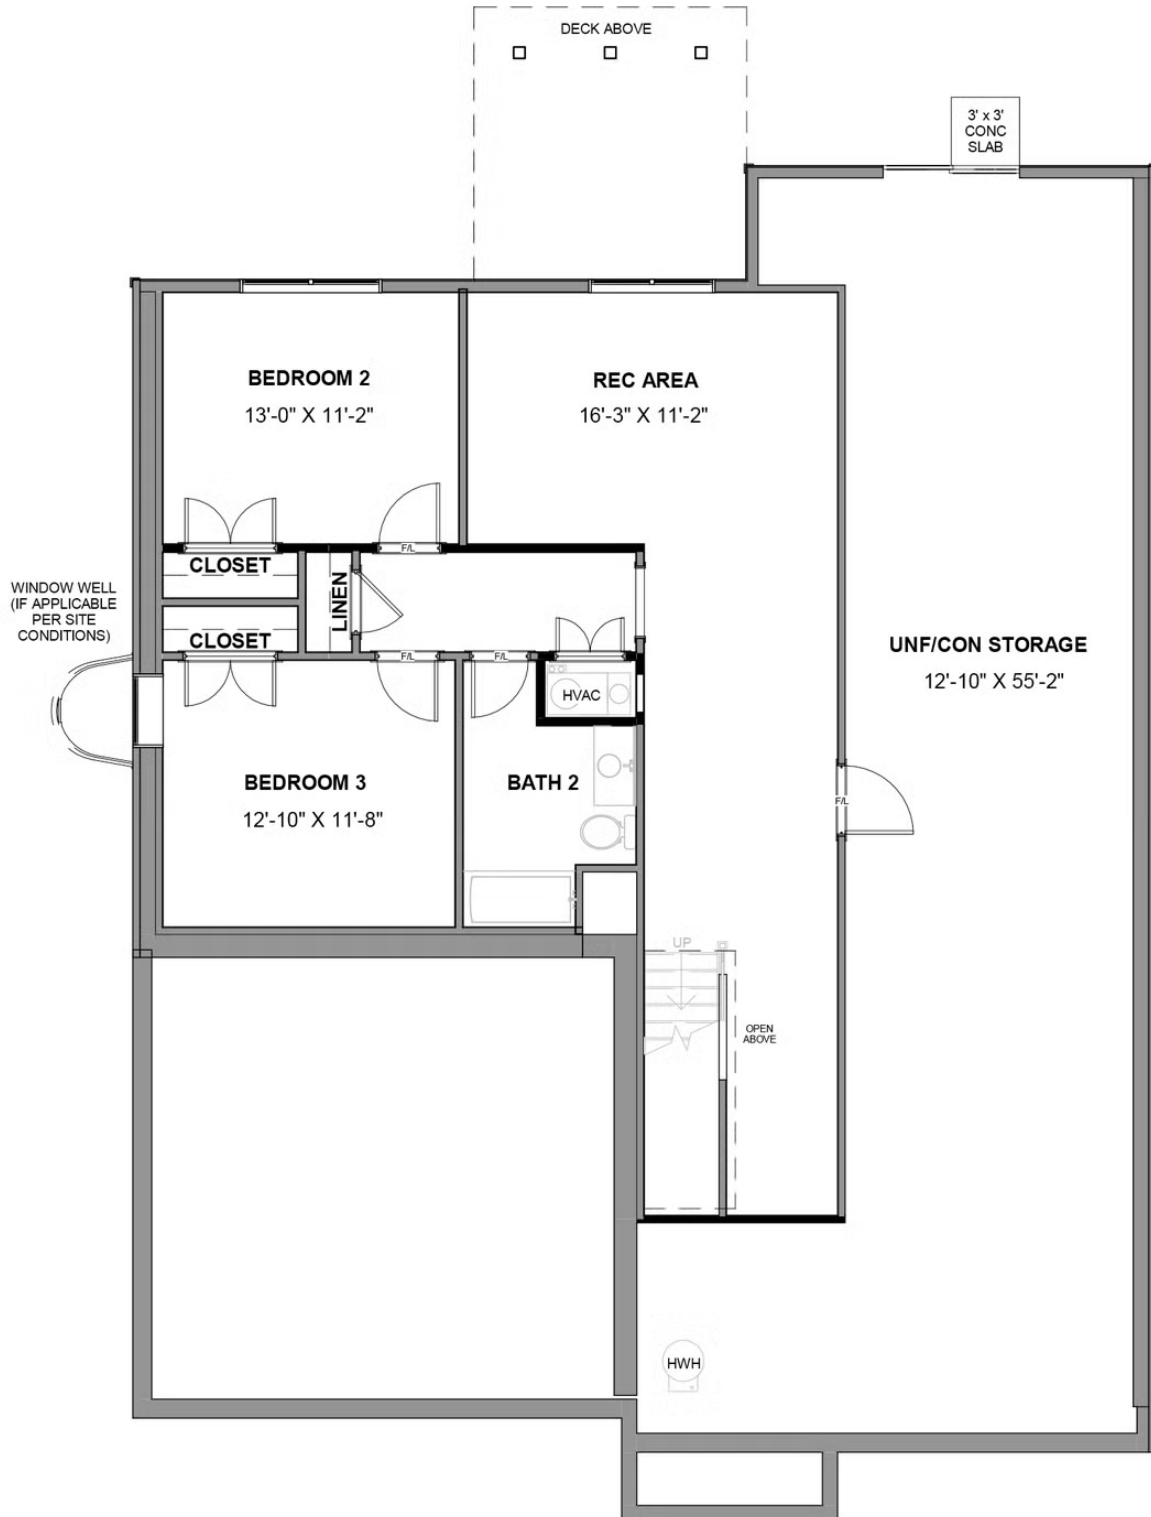

TERRACE LEVEL