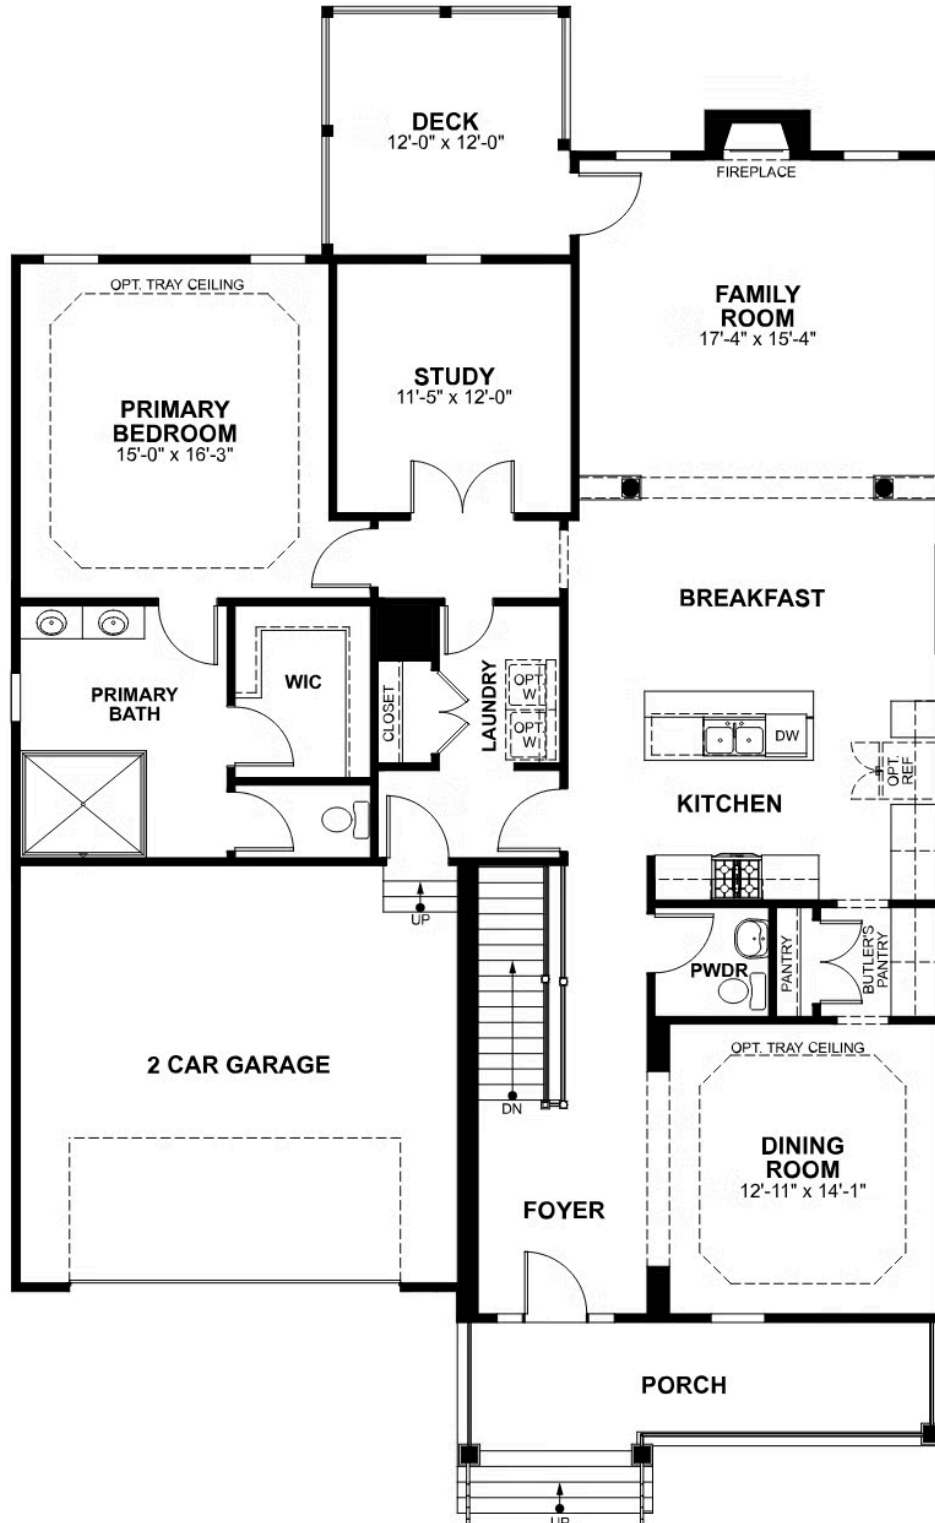

1135 Round Meadow Drive

AT THE MEADOWS

-  3 Bedrooms
-  2.5 Bathrooms
-  2930 Square Feet
-  2 Car Garage

\$699,900

MOVE-IN READY! Think you've seen it all? Then you haven't seen Linden Terrace, a 2-story plan with 3 bedrooms, 2.5 baths, a 2-car garage, and 2,900 glorious square feet of pure home happiness. A front porch made for sipping lemonade and social graces welcomes you inside to a chef's dream kitchen offering a scenic vista overlooking both breakfast nook and family room. A formal dining room and home study lend sophistication and flexibility, while a secluded first floor primary suite with prodigious walk-in closet and dual-sink bath offer a quiet escape. Step downstairs to the terrace level where a rec room, full bath, and two additional bedrooms blend playfulness, with easygoing comfort and everyday livability—while a cavernous unfinished storage area is ready for whatever you can imagine.

Features of this Home

- Main Level Living
- Primary Bedroom on Main Level with Serenity Bath
- Fireplace in Family Room
- French Doors in Study
- LED Recessed Lighting Package with Dimmer Switch in Family Room, Primary Bedroom, and Rec Room
- High Definition Video Package in Family Room
- Hardwood Floors Throughout Main Level
- Kitchen Features Granite Countertops and Convection Gas Range

eagleofva.com

1135 Round Meadow Drive

AT THE MEADOWS

TERRACE LEVEL

eagleofva.com

1135 Round Meadow Drive

AT THE MEADOWS

MAIN LEVEL