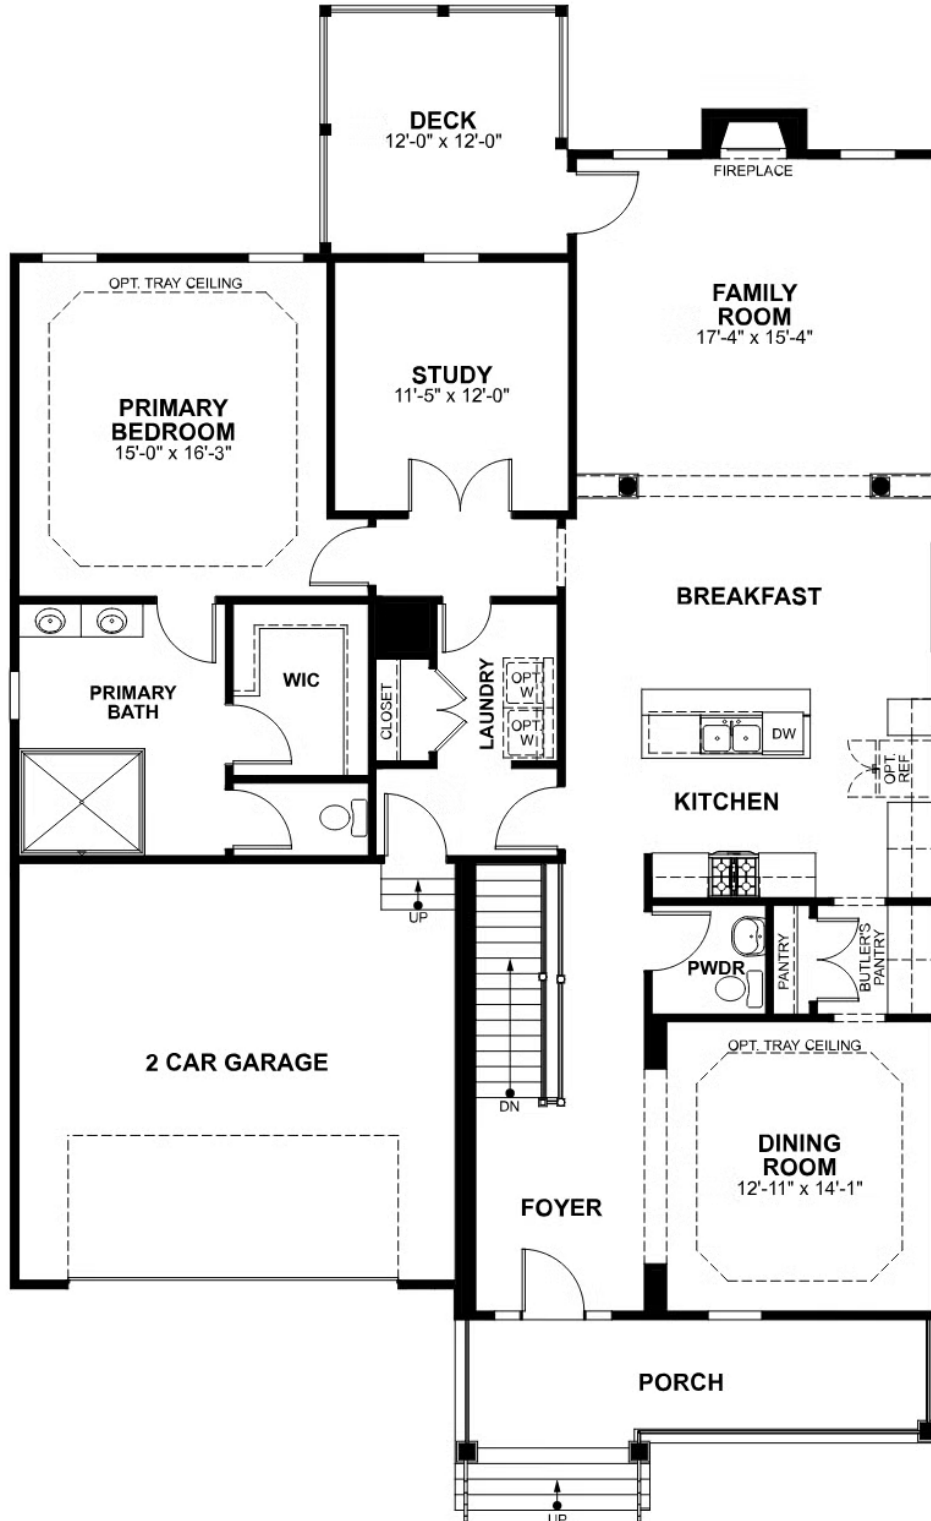

1135 Round Meadow Drive

AT THE MEADOWS

MAIN LEVEL

eagleofva.com