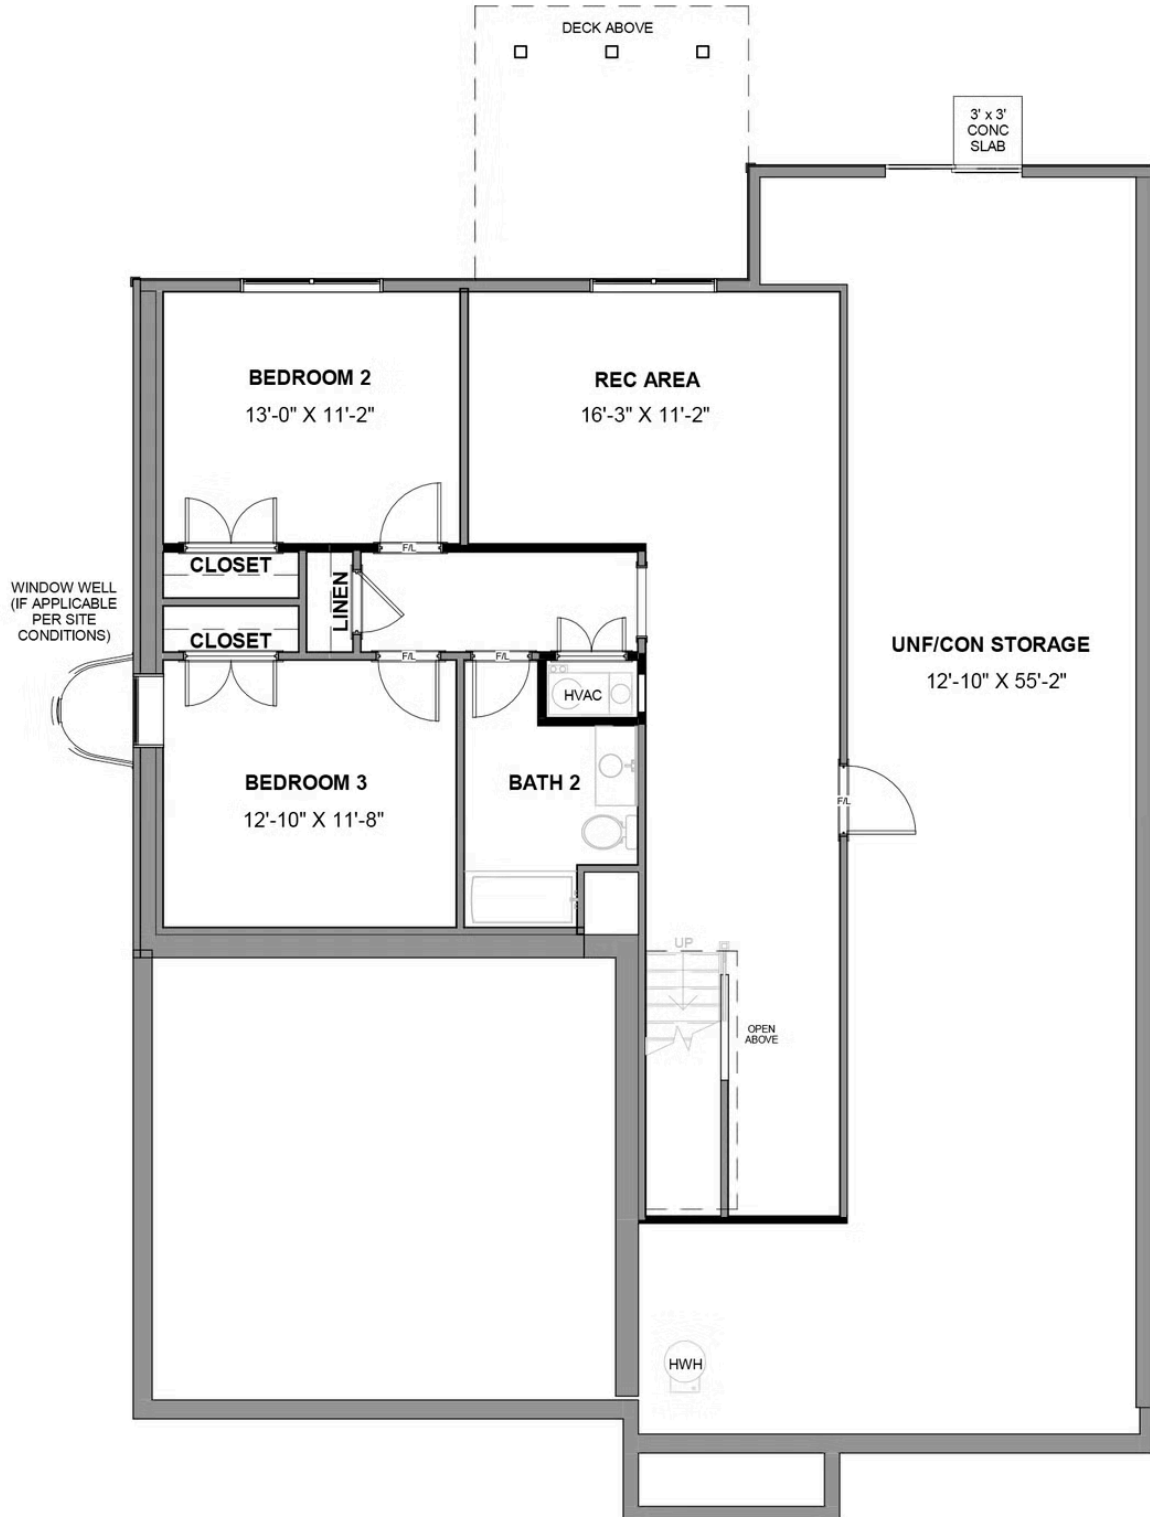

TERRACE LEVEL