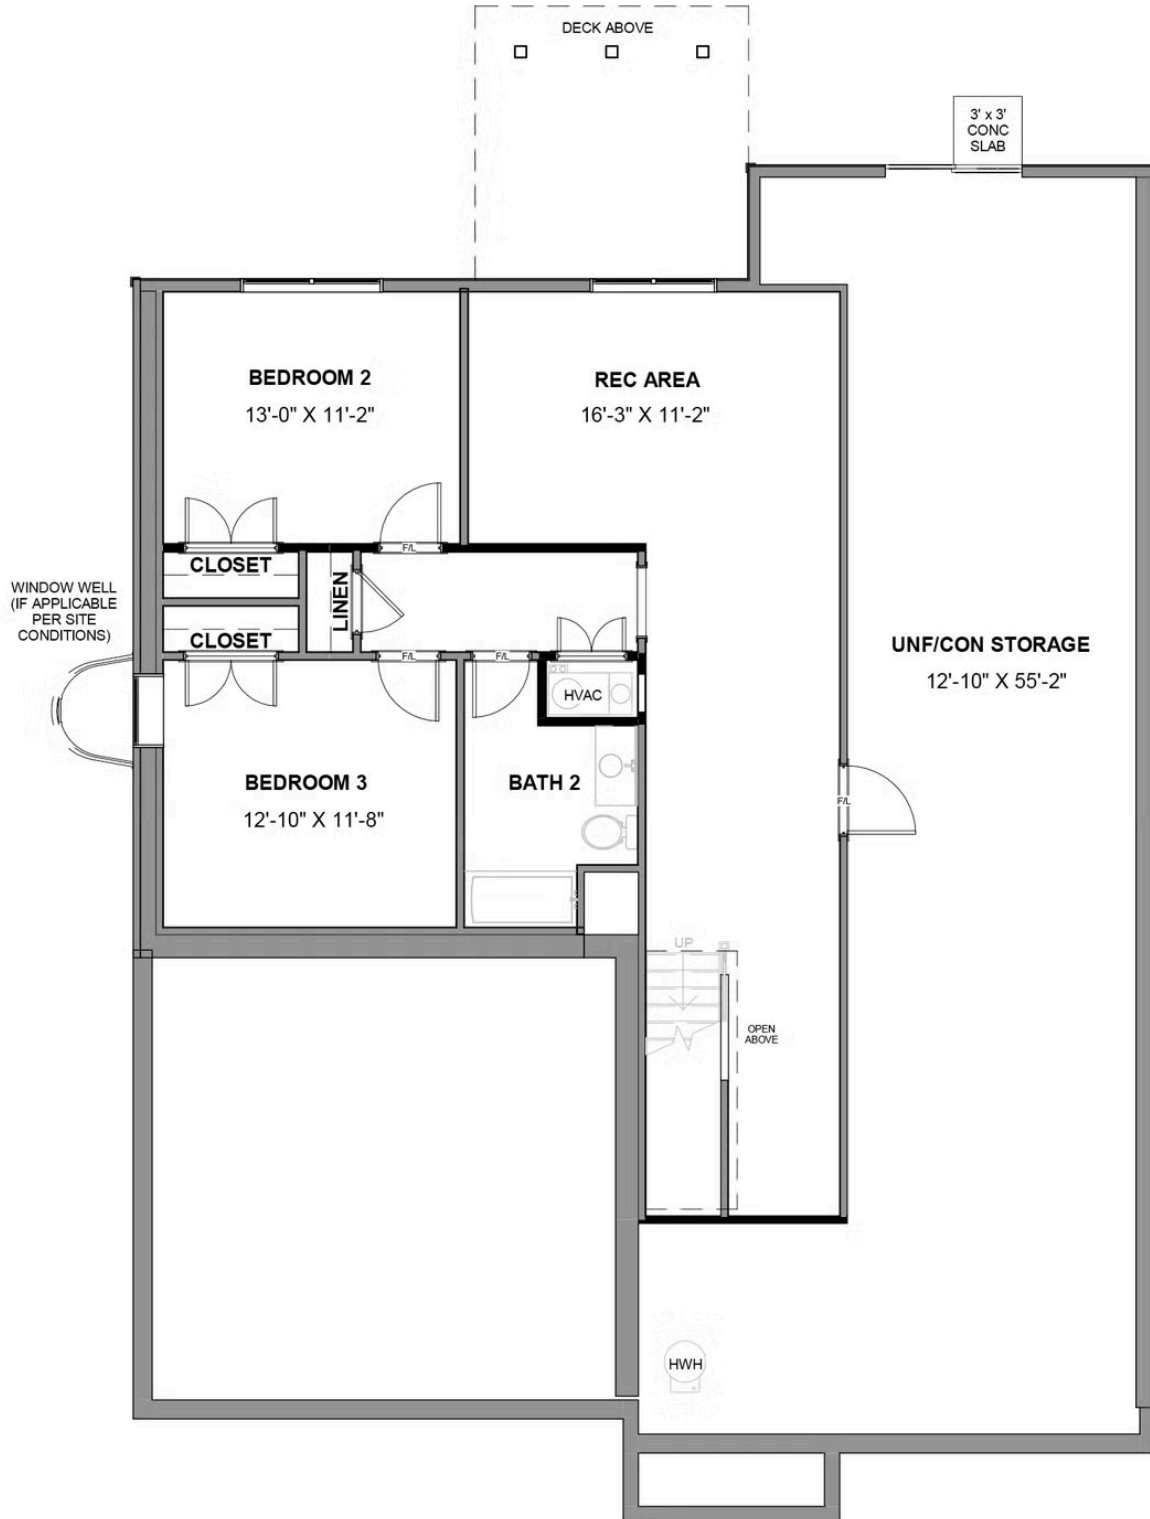

TERRACE LEVEL