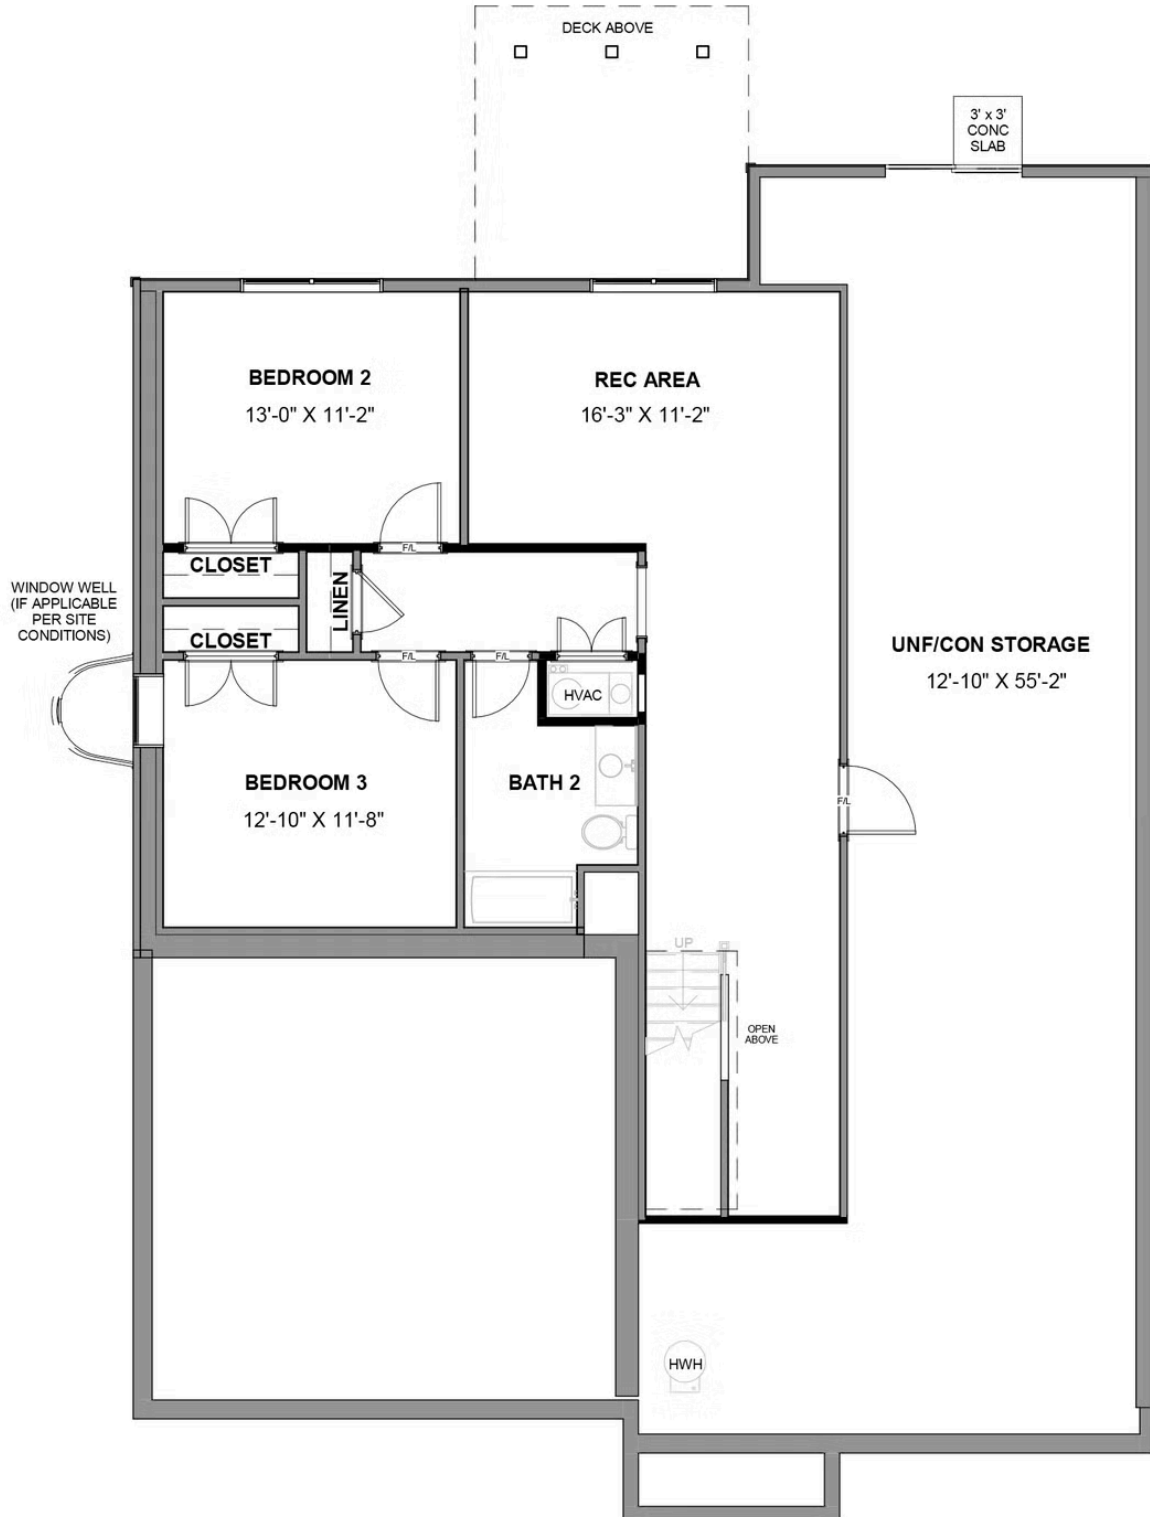

1135 Round Meadow Drive

AT THE MEADOWS

-  3 Bedrooms
-  2.5 Bathrooms
-  2930 Square Feet
-  2 Car Garage

\$699,900

MOVE-IN READY! Think you've seen it all? Then you haven't seen Linden Terrace, a 2-story plan with 3 bedrooms, 2.5 baths, a 2-car garage, and 2,900 glorious square feet of pure home happiness. A front porch made for sipping lemonade and social graces welcomes you inside to a chef's dream kitchen offering a scenic vista overlooking both breakfast nook and family room. A formal dining room and home study lend sophistication and flexibility, while a secluded first floor primary suite with prodigious walk-in closet and dual-sink bath offer a quiet escape. Step downstairs to the terrace level where a rec room, full bath, and two additional bedrooms blend playfulness, with easygoing comfort and everyday livability—while a cavernous unfinished storage area is ready for whatever you can imagine.

Features of this Home

- Main Level Living
- Primary Bedroom on Main Level with Serenity Bath
- Fireplace in Family Room
- French Doors in Study
- LED Recessed Lighting Package with Dimmer Switch in Family Room, Primary Bedroom, and Rec Room
- High Definition Video Package in Family Room
- Hardwood Floors Throughout Main Level
- Kitchen Features Granite Countertops and Convection Gas Range

eagleofva.com

1135 Round Meadow Drive

AT THE MEADOWS

TERRACE LEVEL

eagleofva.com

1135 Round Meadow Drive

AT THE MEADOWS

MAIN LEVEL