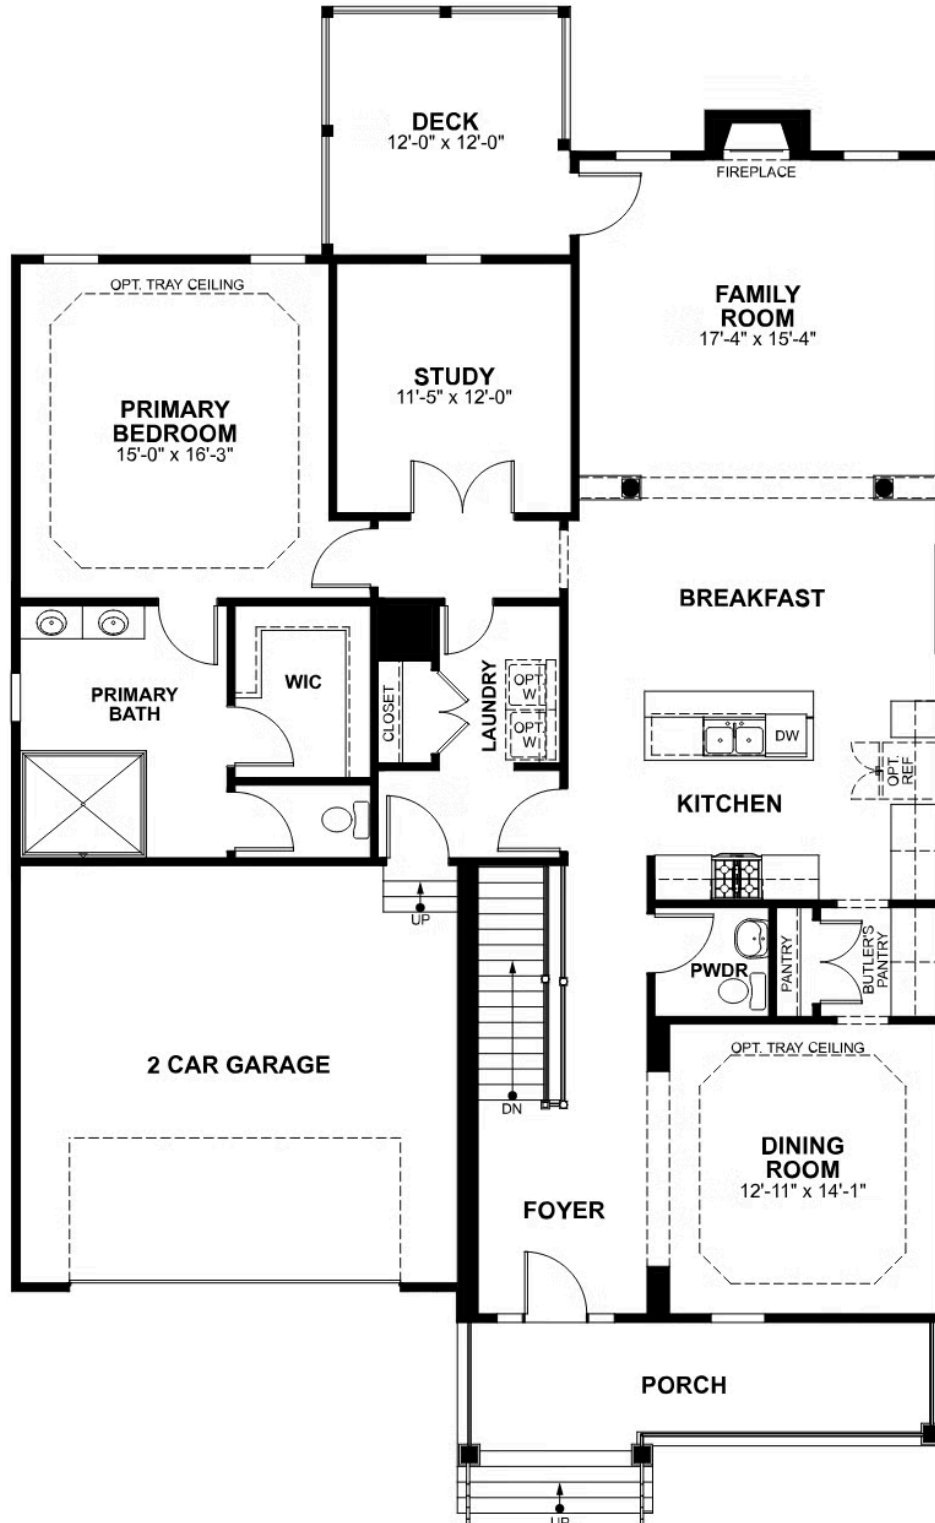

1135 Round Meadow Drive

AT THE MEADOWS

MAIN LEVEL

eagleofva.com