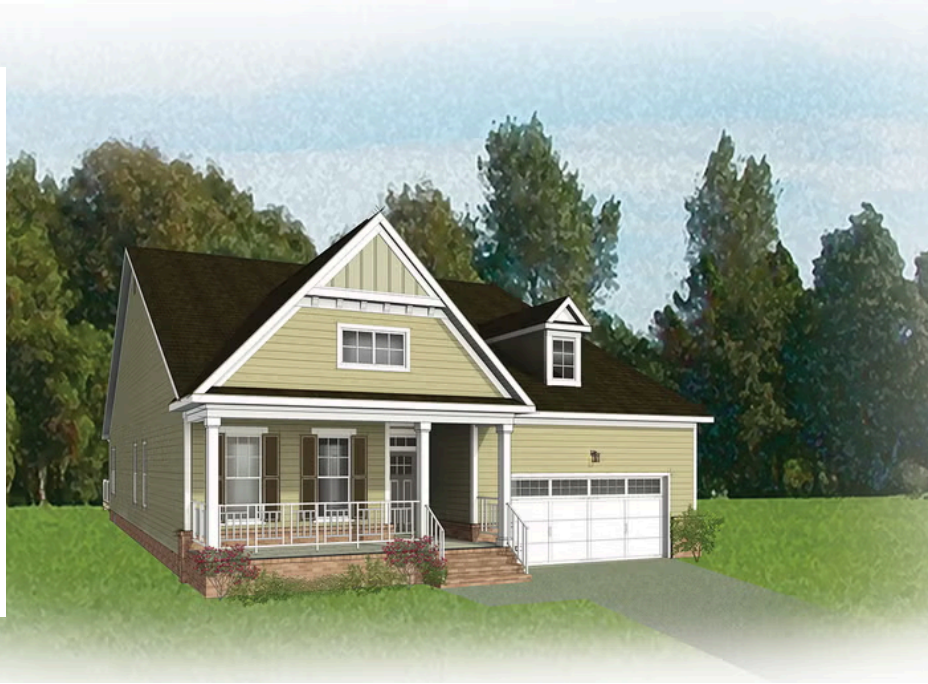

-  3 Bedrooms
-  2.0 Bathrooms
-  2106 Square Feet
-  2 Car Garage

\$636,121

Taking single-level living to the next level of style, the Corvallis offers 3 bedrooms, 2 full baths, a 2-car garage, and over 2,000 square feet of space. You'll feel right at home in the expansive, easy-flowing design blending both modern kitchen and family room into a centerpiece for contemporary living. After the day, escape to your primary bedroom oasis, complete with a dual-sink bath and cavernous walk-in closet. Two additional bedrooms and a central laundry room complete the plan.

Features of this Home

- Situated on tall crawl space
- 8' Interior and Exterior Doors
- Serenity Primary Bathroom with Enlarged Ceramic Tile Shower and Expanded Primary Closet
- Laminate Hard Surface Flooring in Foyer, Kitchen, Breakfast Nook, and Family Room
- Painted Cabinets and Luxury Quartz Countertops in Kitchen