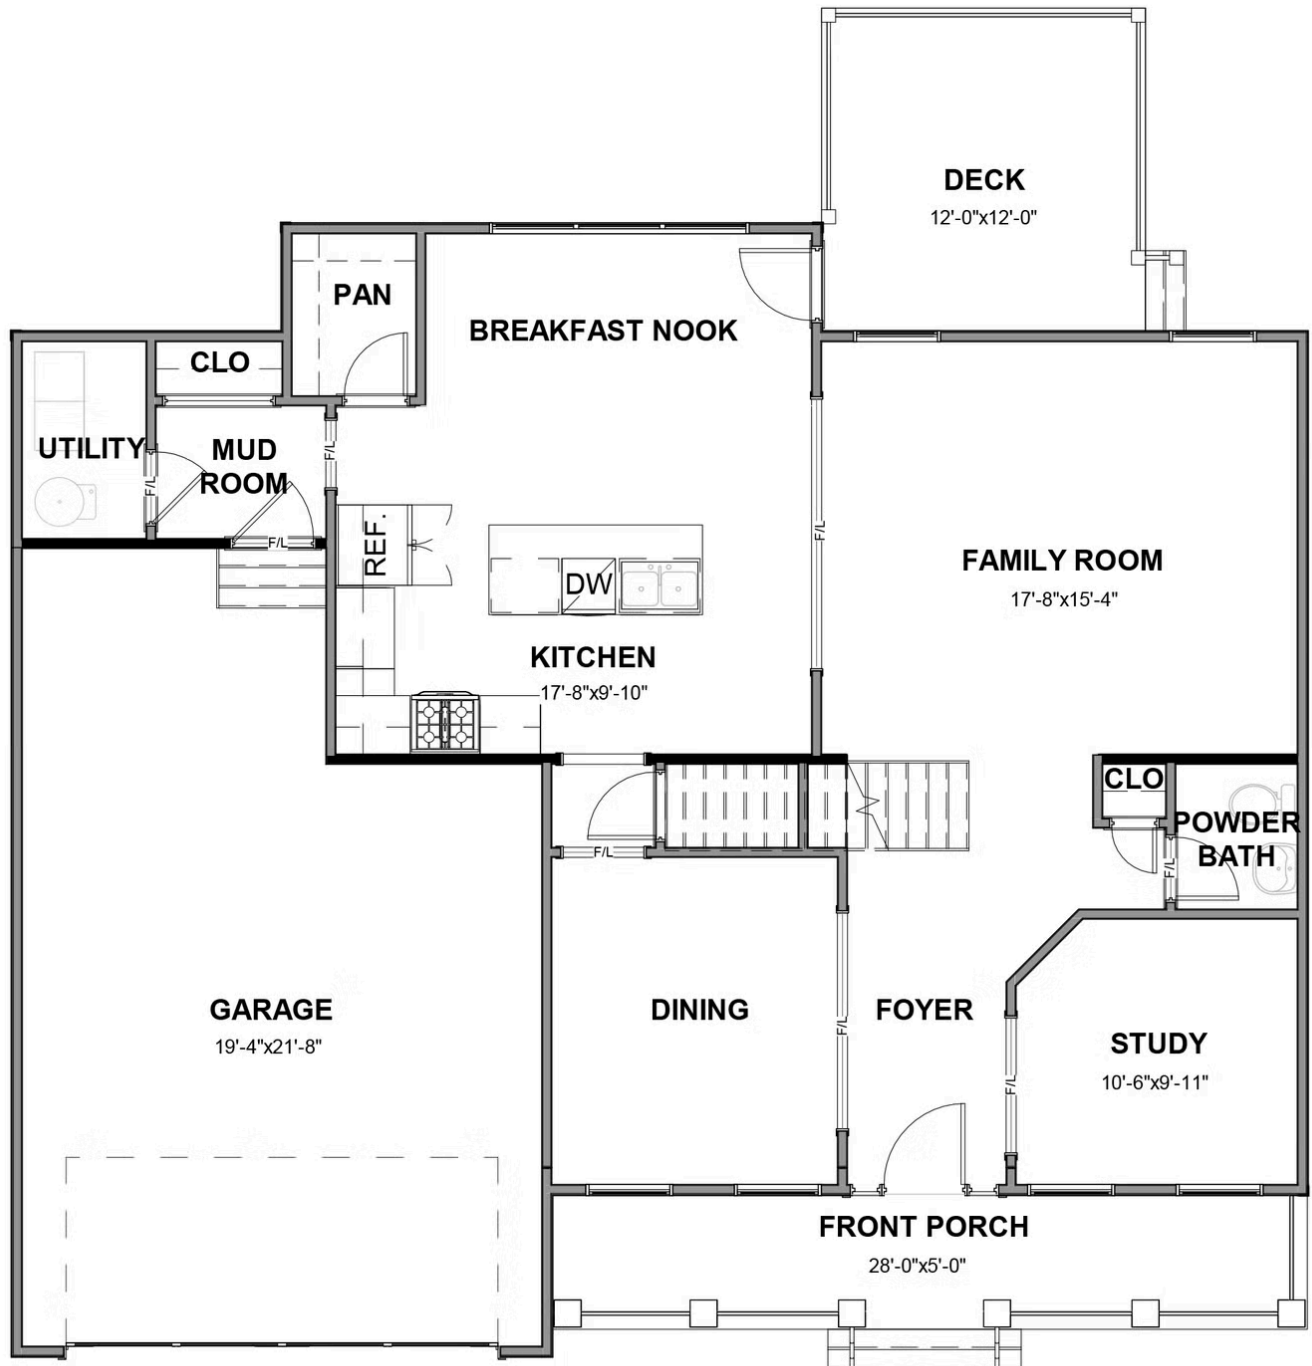

THE Bradford

AT THE MEADOWS

-  4 Bedrooms
-  2.5 Bathrooms
-  2,706 Square Feet
-  2 Car Garage
-  2 Levels

Smart, stately, and dressed to impress, the Bradford is a new 2-story plan with 4 bedrooms, 2.5+ baths, a back deck, and over 2,700 square feet of gracious modern living. Step from front porch to foyer and into a feeling of home as fresh as the mountain air. A front study and formal dining room greet guests like proper hosts, inviting all to a vast panoramic roomscape where the smells of home cooking blend with the love of family and laughter of gatherings that go well past bedtime. As the night ends, head upstairs to your majestic primary suite with its epic dual-sink bath and linen closet, and a walk-in as big as the great outdoors. 3 additional bedrooms with walk-in closets, a full dual-sink bath, and second floor laundry ensure you never be lacking for space to stretch and room to grow.

eagleofva.com

Arts & Crafts

Craftsman

Folk Victorian

FIRST FLOOR

SECOND FLOOR