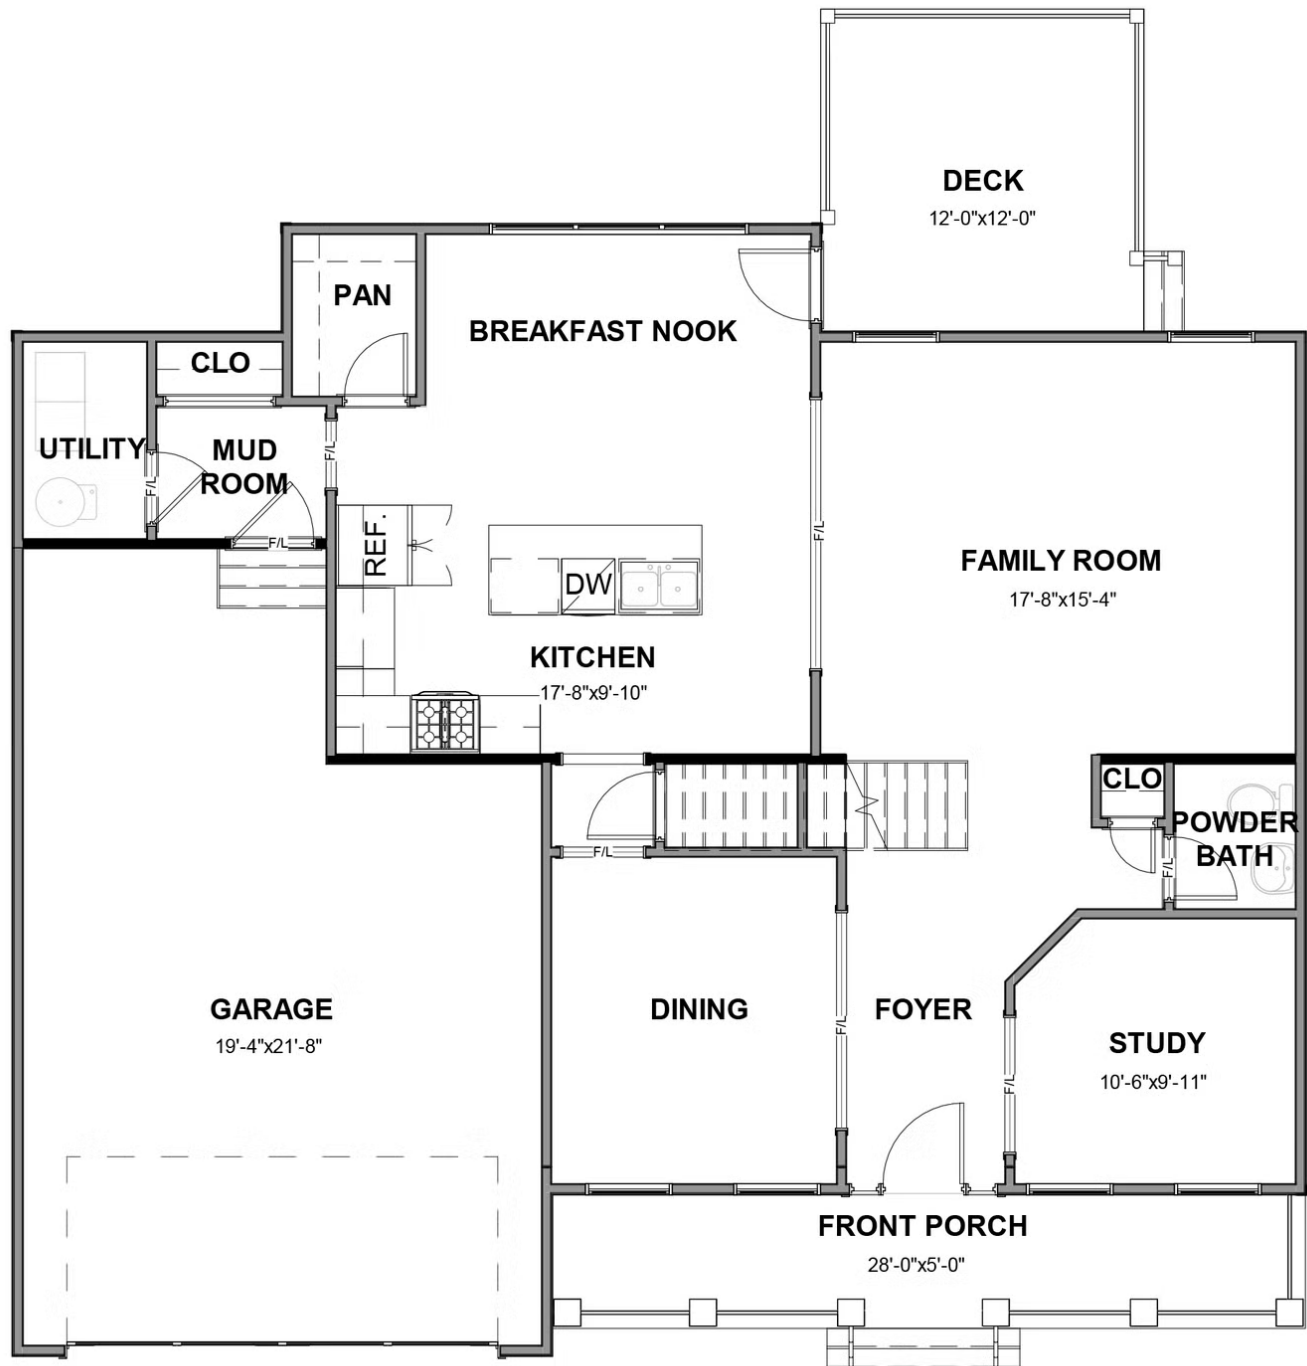

THE Bradford

AT THE MEADOWS

-  4 Bedrooms
-  2.5 Bathrooms
-  2,706 Square Feet
-  2 Car Garage
-  2 Levels

Smart, stately, and dressed to impress, the Bradford is a new 2-story plan with 4 bedrooms, 2.5+ baths, a back deck, and over 2,700 square feet of gracious modern living. Step from front porch to foyer and into a feeling of home as fresh as the mountain air. A front study and formal dining room greet guests like proper hosts, inviting all to a vast panoramic roomscape where the smells of home cooking blend with the love of family and laughter of gatherings that go well past bedtime. As the night ends, head upstairs to your majestic primary suite with its epic dual-sink bath and linen closet, and a walk-in as big as the great outdoors. 3 additional bedrooms with walk-in closets, a full dual-sink bath, and second floor laundry ensure you never be lacking for space to stretch and room to grow.

eagleofva.com

Arts & Crafts

Craftsman

Folk Victorian

FIRST FLOOR

SECOND FLOOR