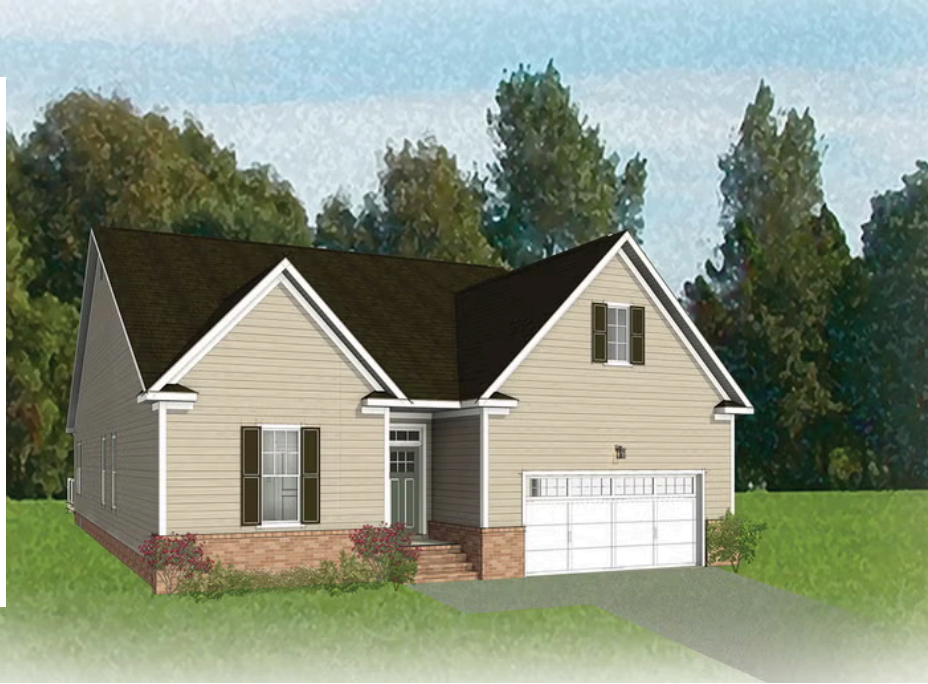

THE Corvallis

AT THE MEADOWS

-  3 - 5 Bedrooms
-  2 - 3 Bathrooms
-  2,106 Square Feet
-  2 Car Garage
-  1 Levels

Taking single-level living to the next level of style, the Corvallis offers 3 bedrooms, 2 full baths, a 2-car garage, and over 2,000 square feet of space. You'll feel right at home in the expansive, easy-flowing design blending both modern kitchen and family room into a centerpiece for contemporary living. After the day, escape to your primary bedroom oasis, complete with a dual-sink bath and cavernous walk-in closet. Two additional bedrooms and a central laundry room complete the plan. Packed with features and built for flexibility, the Corvallis can be personalized to your needs, with options for a second floor, a pocket office, morning room, screen porch, and more.

eagleofva.com

Colonial

Craftsman

European

Traditional