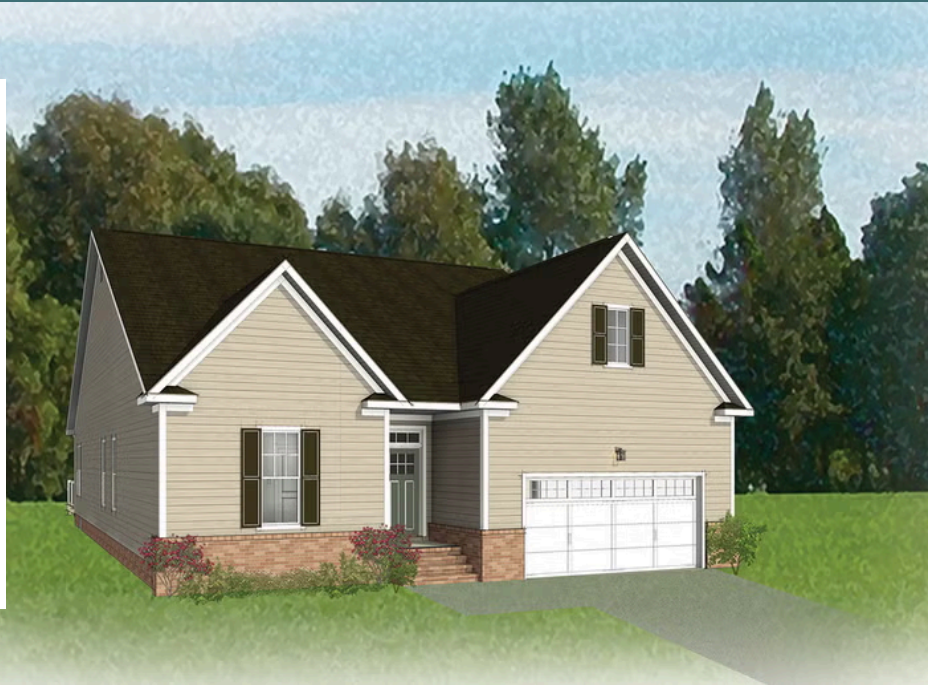

THE Corvallis

AT THE MEADOWS

-  3 - 5 Bedrooms
-  2 - 3 Bathrooms
-  2,106 Square Feet
-  2 Car Garage
-  1 Levels

Taking single-level living to the next level of style, the Corvallis offers 3 bedrooms, 2 full baths, a 2-car garage, and over 2,000 square feet of space. You'll feel right at home in the expansive, easy-flowing design blending both modern kitchen and family room into a centerpiece for contemporary living. After the day, escape to your primary bedroom oasis, complete with a dual-sink bath and cavernous walk-in closet. Two additional bedrooms and a central laundry room complete the plan. Packed with features and built for flexibility, the Corvallis can be personalized to your needs, with options for a second floor, a pocket office, morning room, screen porch, and more.

eagleofva.com

Colonial

Craftsman

European

Traditional