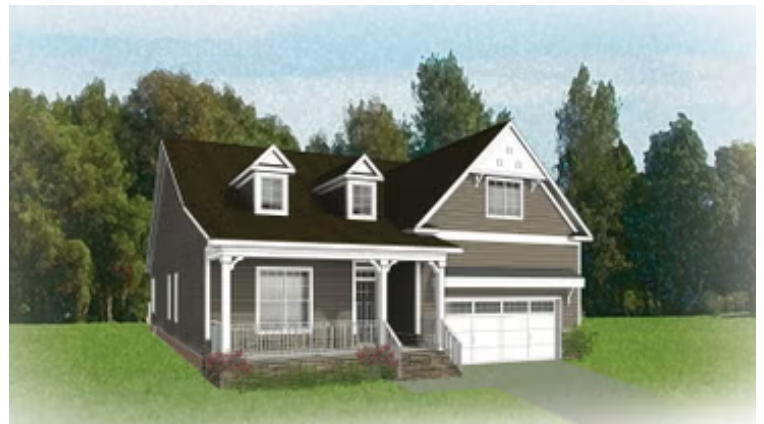

-  3 - 5 Bedrooms
-  2 - 3 Bathrooms
-  2,106 Square Feet
-  2 Car Garage
-  1 Levels

Taking single-level living to the next level of style, the Corvallis offers 3 bedrooms, 2 full baths, a 2-car garage, and over 2,000 square feet of space. You'll feel right at home in the expansive, easy-flowing design blending both modern kitchen and family room into a centerpiece for contemporary living. After the day, escape to your primary bedroom oasis, complete with a dual-sink bath and cavernous walk-in closet. Two additional bedrooms and a central laundry room complete the plan. Packed with features and built for flexibility, the Corvallis can be personalized to your needs, with options for a second floor, a pocket office, morning room, screen porch, and more.

Traditional

Colonial

Craftsman

European