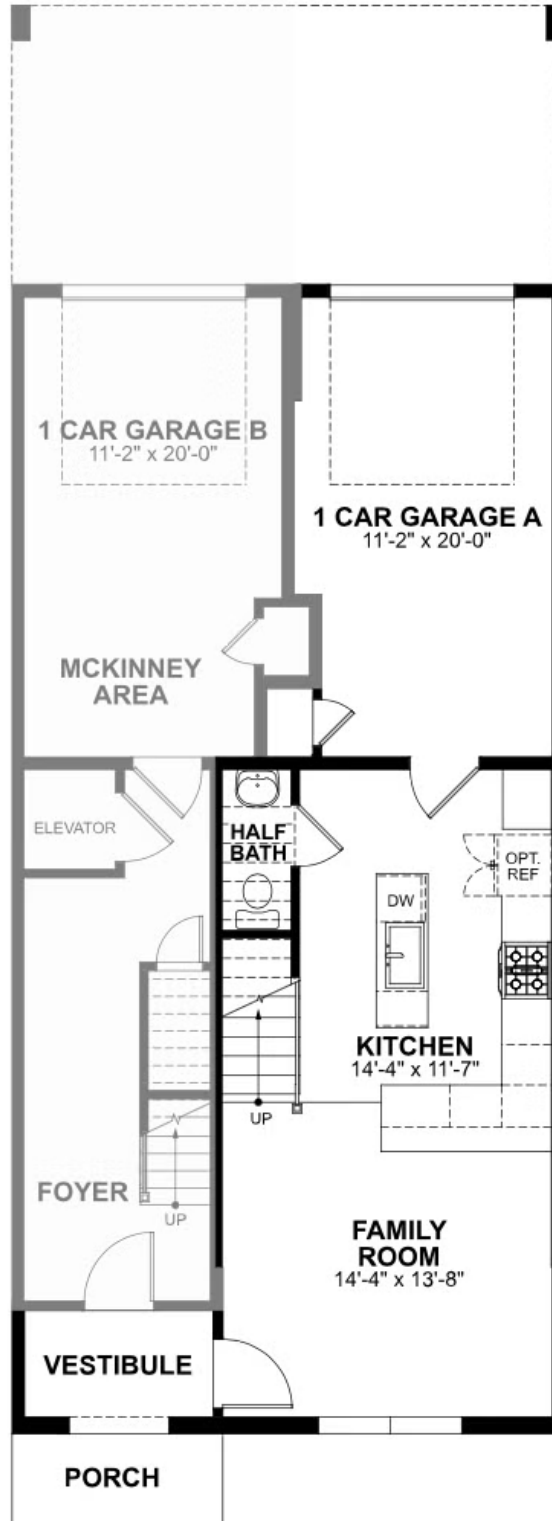

364 Souldren Walk #24A

AT GREENGATE

-  2 Bedrooms
-  2.5 Bathrooms
-  1504 Square Feet
-  1 Car Garage

\$489,900

Welcome to modern urban living like never before with the Arlington, a 2-level, 2-bedroom condo offering 1,504 square feet of space. Arrive home to your private 1-car garage and step into a true chef's kitchen and open living room ready for relaxing or entertaining. A half-bath powder room completes the first floor. Step up the open stairwell to the second floor where your primary suite awaits with dual-sink bath and generous walk-in closet. Here you'll also find an additional bedroom, full bath, and laundry, and flexible loft space that leads out to a rear outside deck ready for kicking back and soaking up the good life. Pets are welcome

eagleofva.com

FIRST FLOOR

SECOND FLOOR