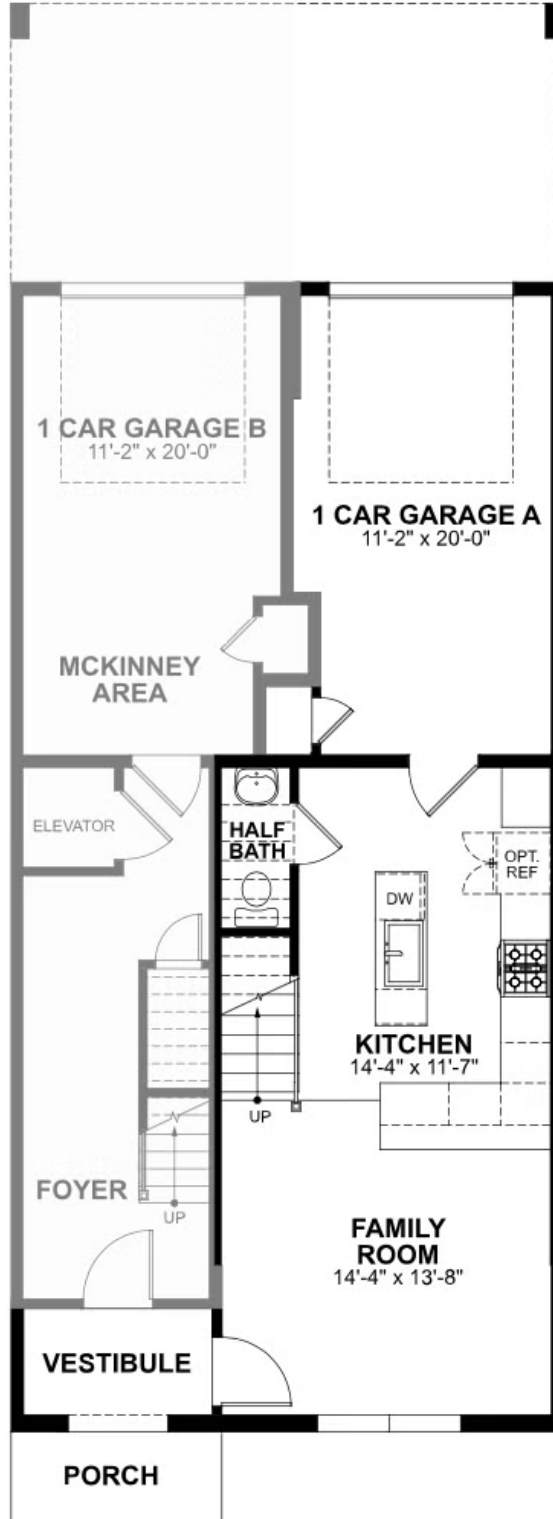

364 Souldren Walk #24A

AT GREENGATE

-  2 Bedrooms
-  2.5 Bathrooms
-  1504 Square Feet
-  1 Car Garage

\$489,900

Welcome to modern urban living like never before with the Arlington, a 2-level, 2-bedroom condo offering 1,504 square feet of space. Arrive home to your private 1-car garage and step into a true chef's kitchen and open living room ready for relaxing or entertaining. A half-bath powder room completes the first floor. Step up the open stairwell to the second floor where your primary suite awaits with dual-sink bath and generous walk-in closet. Here you'll also find an additional bedroom, full bath, and laundry, and flexible loft space that leads out to a rear outside deck ready for kicking back and soaking up the good life. Pets are welcome

eagleofva.com

FIRST FLOOR

SECOND FLOOR