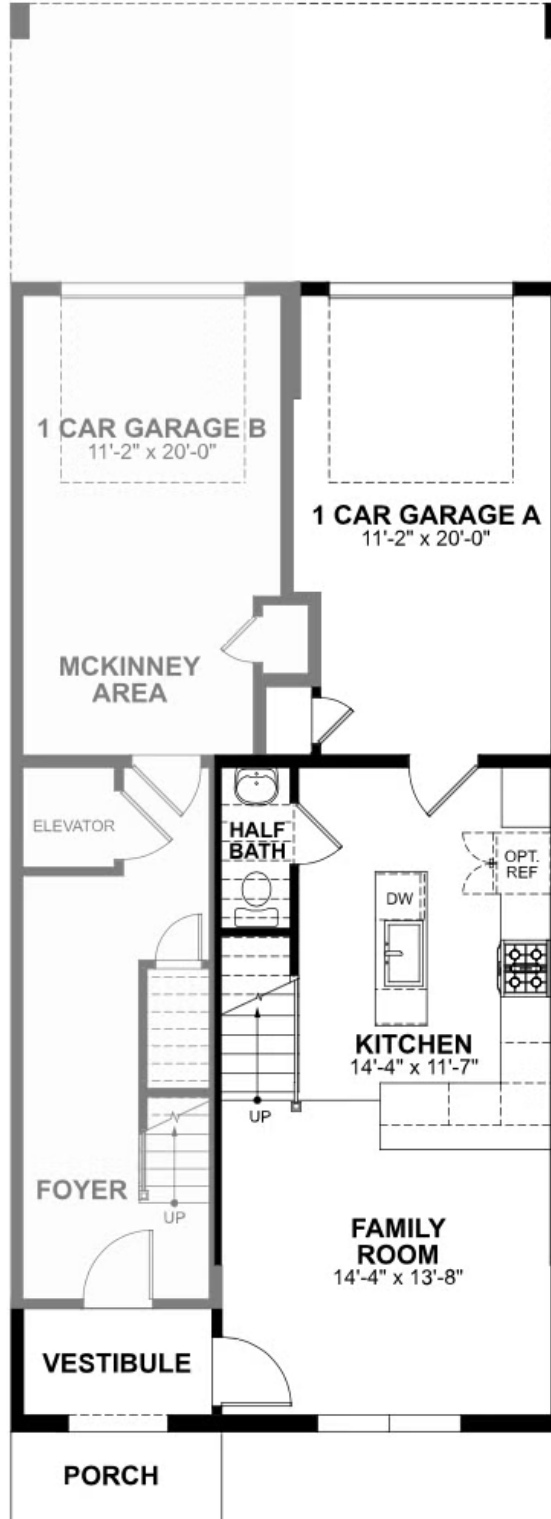

364 Souldren Walk #24A

AT GREENGATE

-  2 Bedrooms
-  2.5 Bathrooms
-  1504 Square Feet
-  1 Car Garage

\$489,900

Welcome to modern urban living like never before with the Arlington, a 2-level, 2-bedroom condo offering 1,504 square feet of space. Arrive home to your private 1-car garage and step into a true chef's kitchen and open living room ready for relaxing or entertaining. A half-bath powder room completes the first floor. Step up the open stairwell to the second floor where your primary suite awaits with dual-sink bath and generous walk-in closet. Here you'll also find an additional bedroom, full bath, and laundry, and flexible loft space that leads out to a rear outside deck ready for kicking back and soaking up the good life. Pets are welcome

eagleofva.com

FIRST FLOOR

SECOND FLOOR