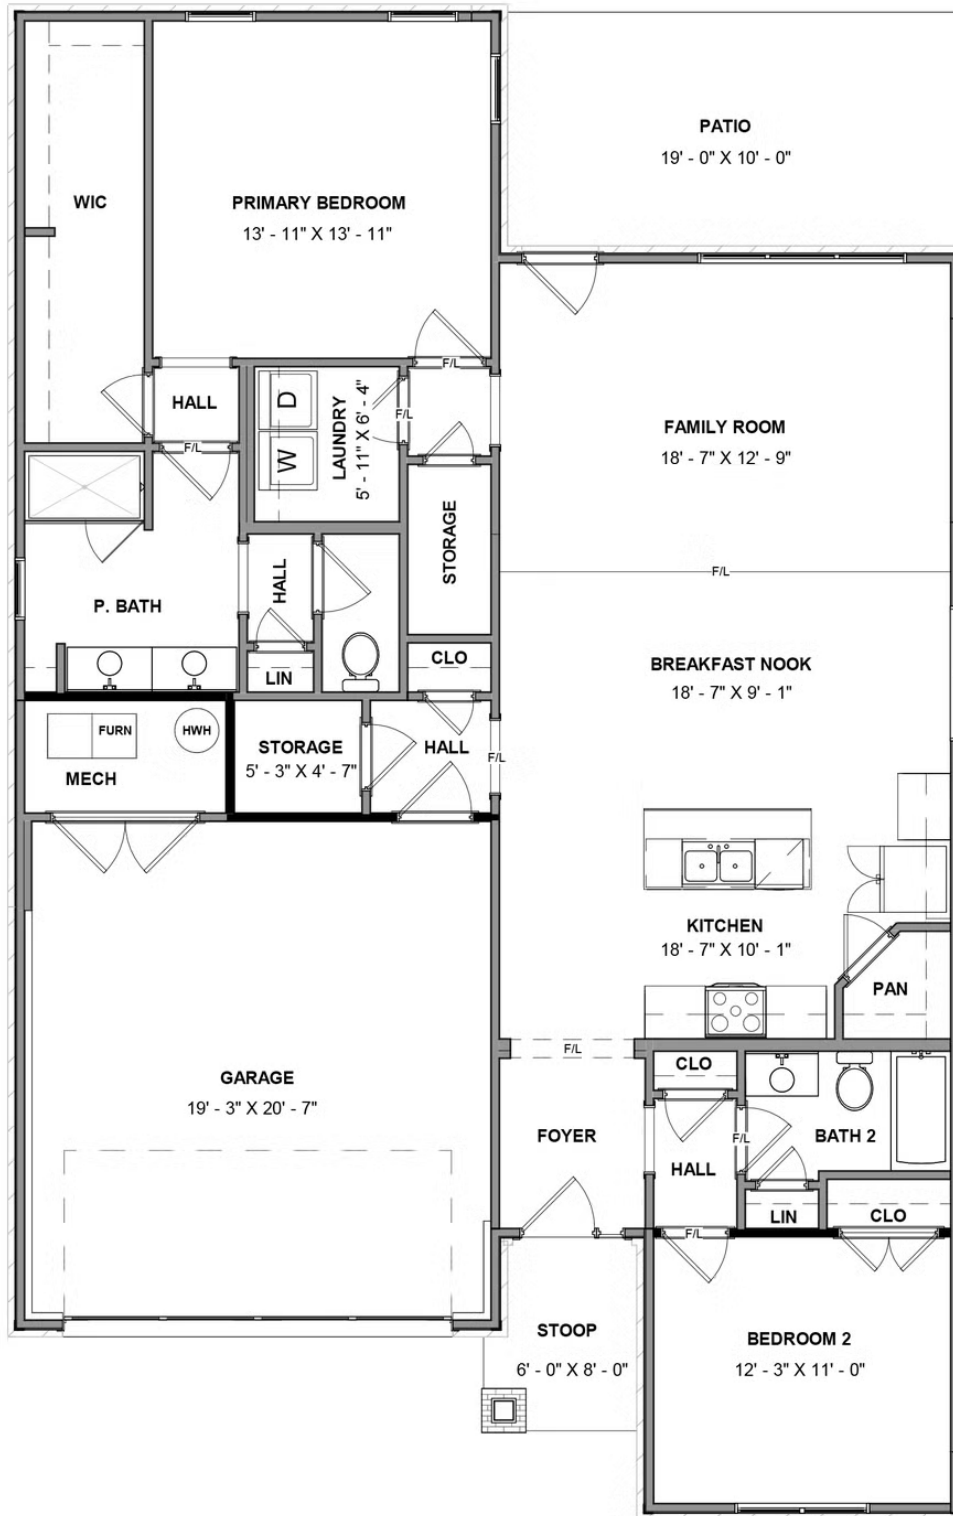

7424 Indian River Run

AT SETTLER'S RIDGE

eagleofva.com