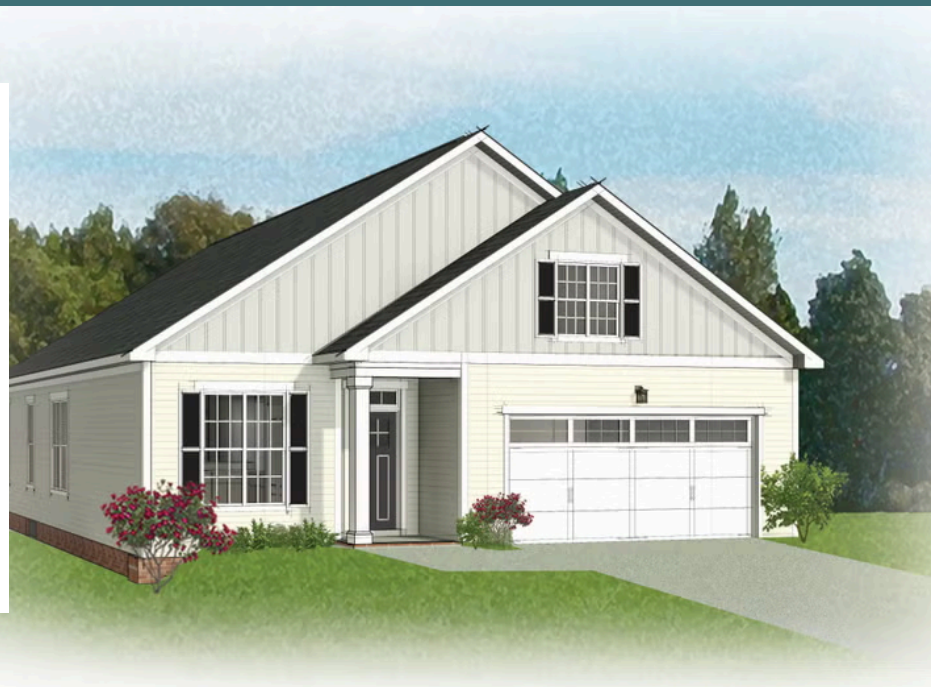

THE Bellavue

AT SETTLER'S RIDGE

-  3 Bedrooms
-  2 Bathrooms
-  1,659 Square Feet
-  2 Car Garage
-  1 Levels

Introducing the Bellavue, a one level home complete with open-flow living, 3 bedrooms, 2 baths, and a 2-car garage. Enter through your foyer and enjoy the delicious aroma from your kitchen with peninsula island overlooking the spacious dining area and family room. Take your meal right on out through the back door and enjoy it on your lanai. The primary bedroom is tucked off the family room with walk-in closet and dual-sink bath. Two additional bedrooms and full bath complete the home.

eagleofva.com

Traditional

Cottage

Craftsman