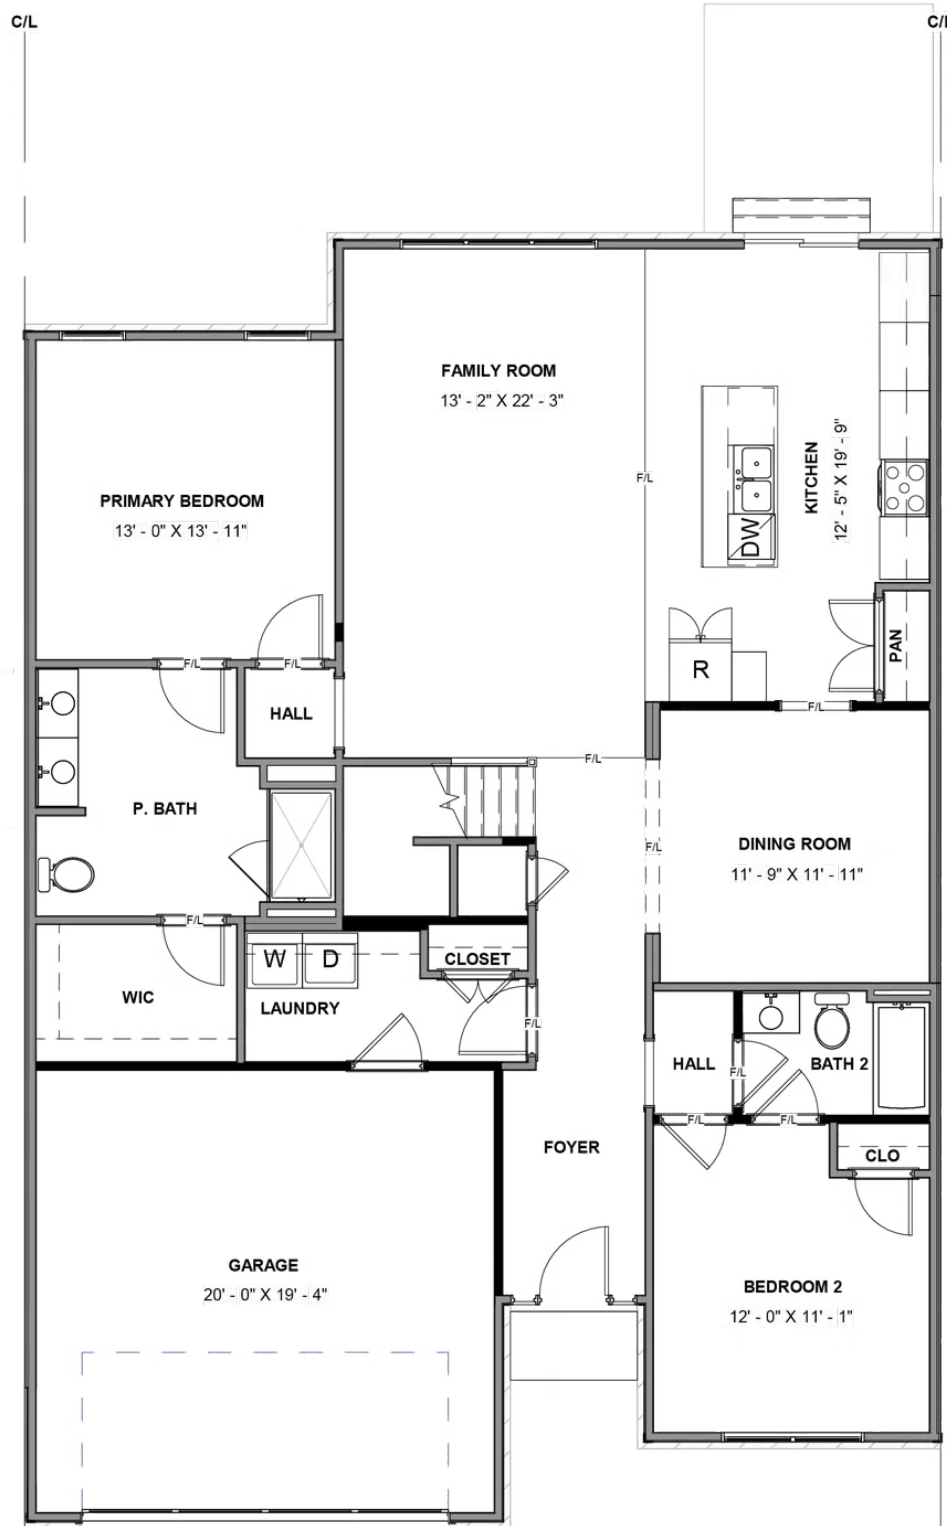

8668 Hope Farm Lane

AT BRUNSWICK

-  3 Bedrooms
-  3.0 Bathrooms
-  2330 Square Feet
-  2 Car Garage

\$517,325

Welcome home to the Brady, a 2-story townhome with 2-car garage and plenty of room to spread out and call your own. Enter through the garage and into your laundry/mud room. The open concept kitchen features a large island overlooking the family room, spacious pantry, and access to the dining room. Tucked off the family room is your primary bedroom retreat with large primary bath and walk-in closet. A second bedroom and full bath can be found at the front of the home. Head on up to your second floor where you'll find a loft, third bedroom with walk-in closet, and full bath.

Features of this Home

- First Floor Primary Bedroom Suite
- Formal Dining Room
- Loft
- 9' Ceilings on First Floor
- LED Recessed Lighting Package with Dimmer Switch in Family Room and Primary Bedroom
- Walk-In Unfinished Conditioned Storage
- Hardwood Stairs
- Tile Shower in Primary and Secondary Bathroom

eagleofva.com

FIRST FLOOR

SECOND FLOOR