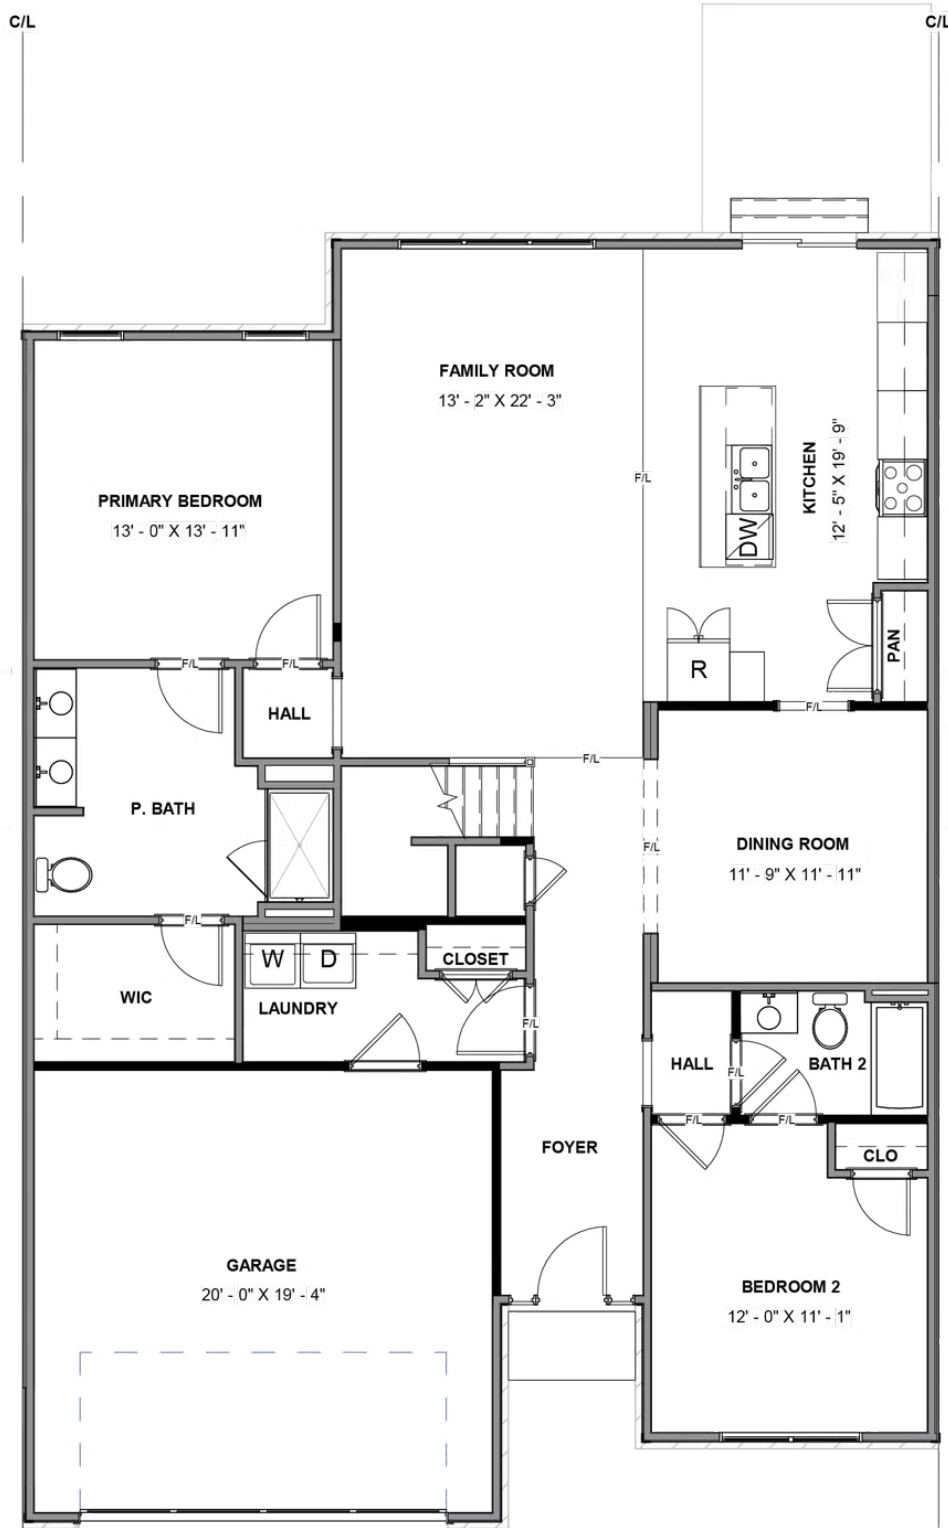

8668 Hope Farm Lane

AT BRUNSWICK

-  3 Bedrooms
-  3.0 Bathrooms
-  2330 Square Feet
-  2 Car Garage

\$481,484

Welcome home to the Brady, a 2-story townhome with 2-car garage and plenty of room to spread out and call your own. Enter through the garage and into your laundry/mud room. The open concept kitchen features a large island overlooking the family room, spacious pantry, and access to the dining room. Tucked off the family room is your primary bedroom retreat with large primary bath and walk-in closet. A second bedroom and full bath can be found at the front of the home. Head on up to your second floor where you'll find a loft, third bedroom with walk-in closet, and full bath.

Features of this Home

- First Floor Primary Bedroom Suite
- Formal Dining Room
- Loft
- 9' Ceilings on First Floor
- LED Recessed Lighting Package with Dimmer Switch in Family Room and Primary Bedroom
- Walk-In Unfinished Conditioned Storage
- Hardwood Stairs
- Tile Shower in Primary and Secondary Bathroom

eagleofva.com

FIRST FLOOR

SECOND FLOOR