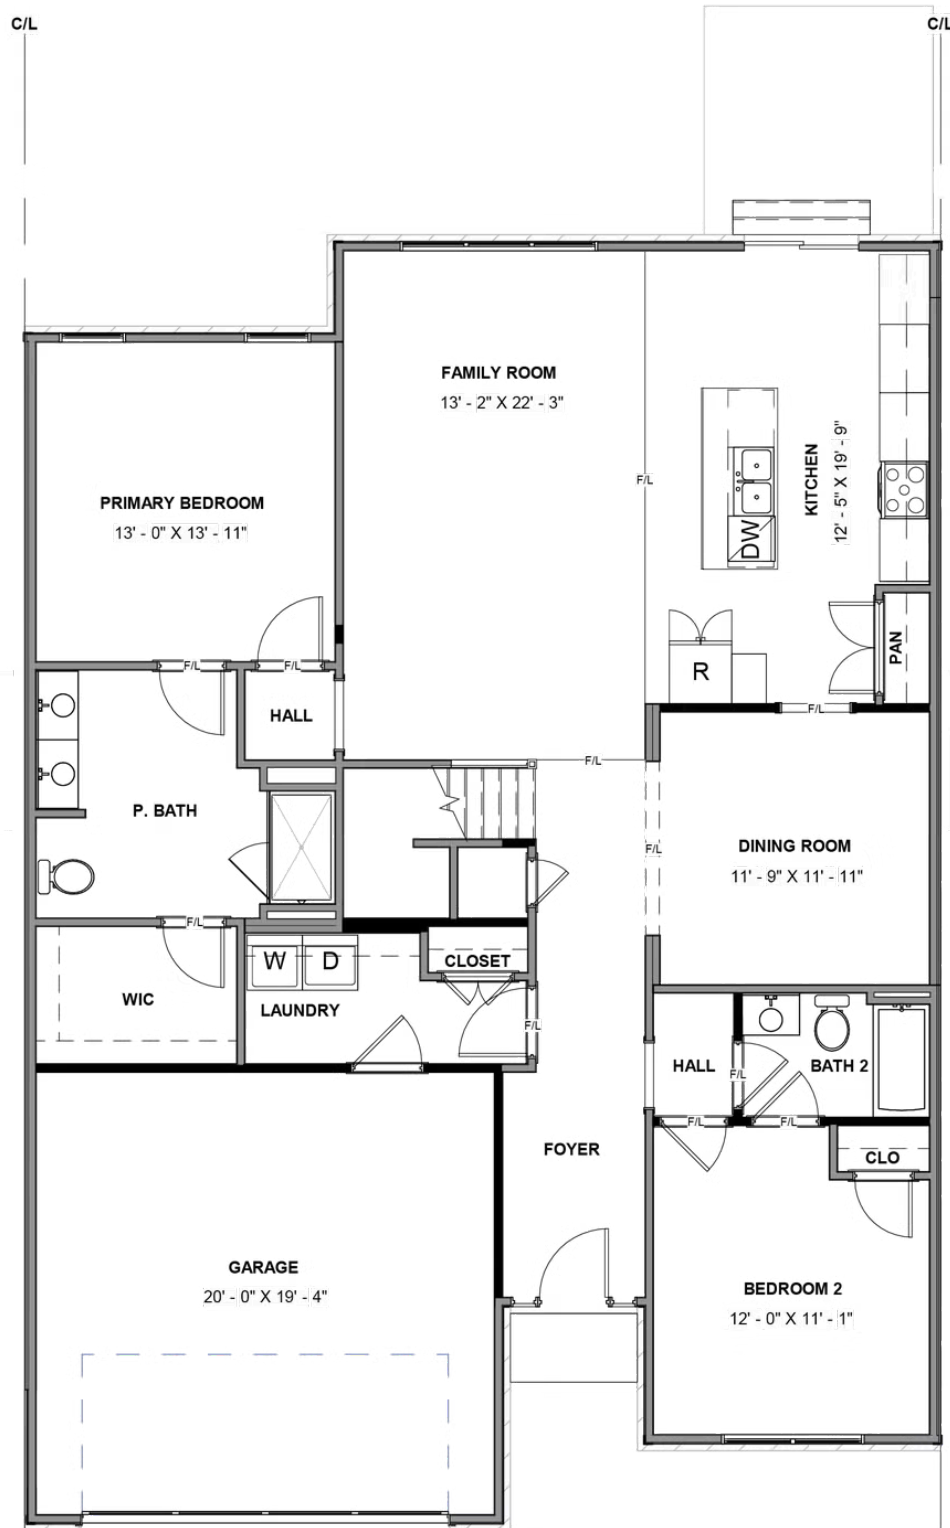

8668 Hope Farm Lane

AT BRUNSWICK

-  3 Bedrooms
-  3.0 Bathrooms
-  2330 Square Feet
-  2 Car Garage

\$481,484

Welcome home to the Brady, a 2-story townhome with 2-car garage and plenty of room to spread out and call your own. Enter through the garage and into your laundry/mud room. The open concept kitchen features a large island overlooking the family room, spacious pantry, and access to the dining room. Tucked off the family room is your primary bedroom retreat with large primary bath and walk-in closet. A second bedroom and full bath can be found at the front of the home. Head on up to your second floor where you'll find a loft, third bedroom with walk-in closet, and full bath.

Features of this Home

- First Floor Primary Bedroom Suite
- Formal Dining Room
- Loft
- 9' Ceilings on First Floor
- LED Recessed Lighting Package with Dimmer Switch in Family Room and Primary Bedroom
- Walk-In Unfinished Conditioned Storage
- Hardwood Stairs
- Tile Shower in Primary and Secondary Bathroom

eagleofva.com

FIRST FLOOR

SECOND FLOOR