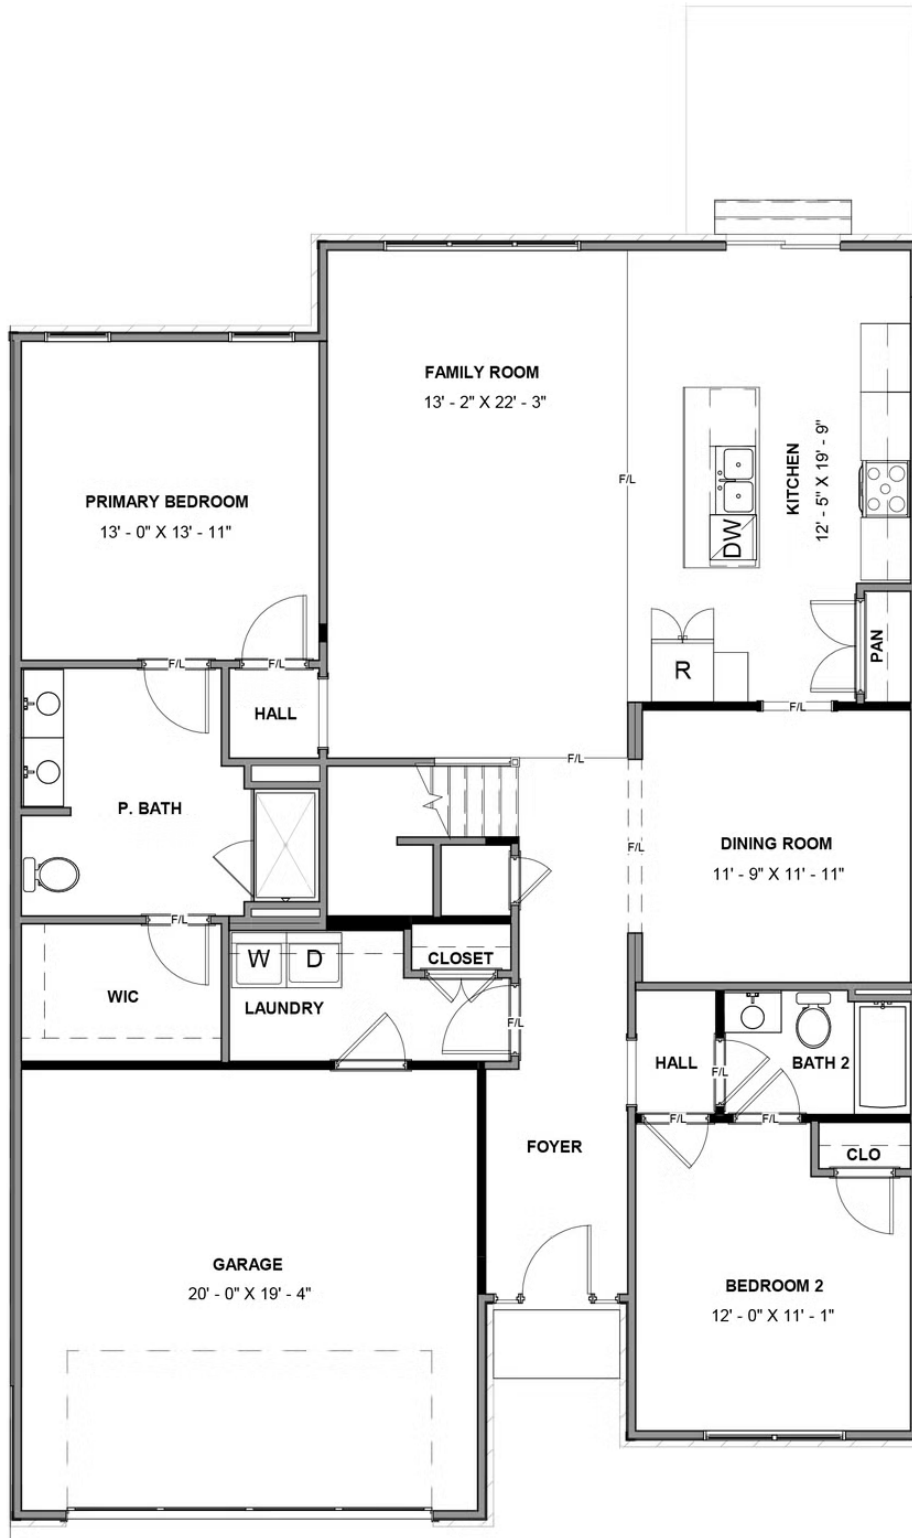

8668 Hope Farm Lane

AT BRUNSWICK

-  3 Bedrooms
-  3.0 Bathrooms
-  2330 Square Feet
-  2 Car Garage

\$481,484

Welcome home to the Brady, a 2-story townhome with 2-car garage and plenty of room to spread out and call your own. Enter through the garage and into your laundry/mud room. The open concept kitchen features a large island overlooking the family room, spacious pantry, and access to the dining room. Tucked off the family room is your primary bedroom retreat with large primary bath and walk-in closet. A second bedroom and full bath can be found at the front of the home. Head on up to your second floor where you'll find a loft, third bedroom with walk-in closet, and full bath.

Features of this Home

- First Floor Primary Bedroom Suite
- Formal Dining Room
- Loft
- 9' Ceilings on First Floor
- LED Recessed Lighting Package with Dimmer Switch in Family Room and Primary Bedroom
- Walk-In Unfinished Conditioned Storage
- Hardwood Stairs
- Tile Shower in Primary and Secondary Bathroom

eagleofva.com

FIRST FLOOR

SECOND FLOOR