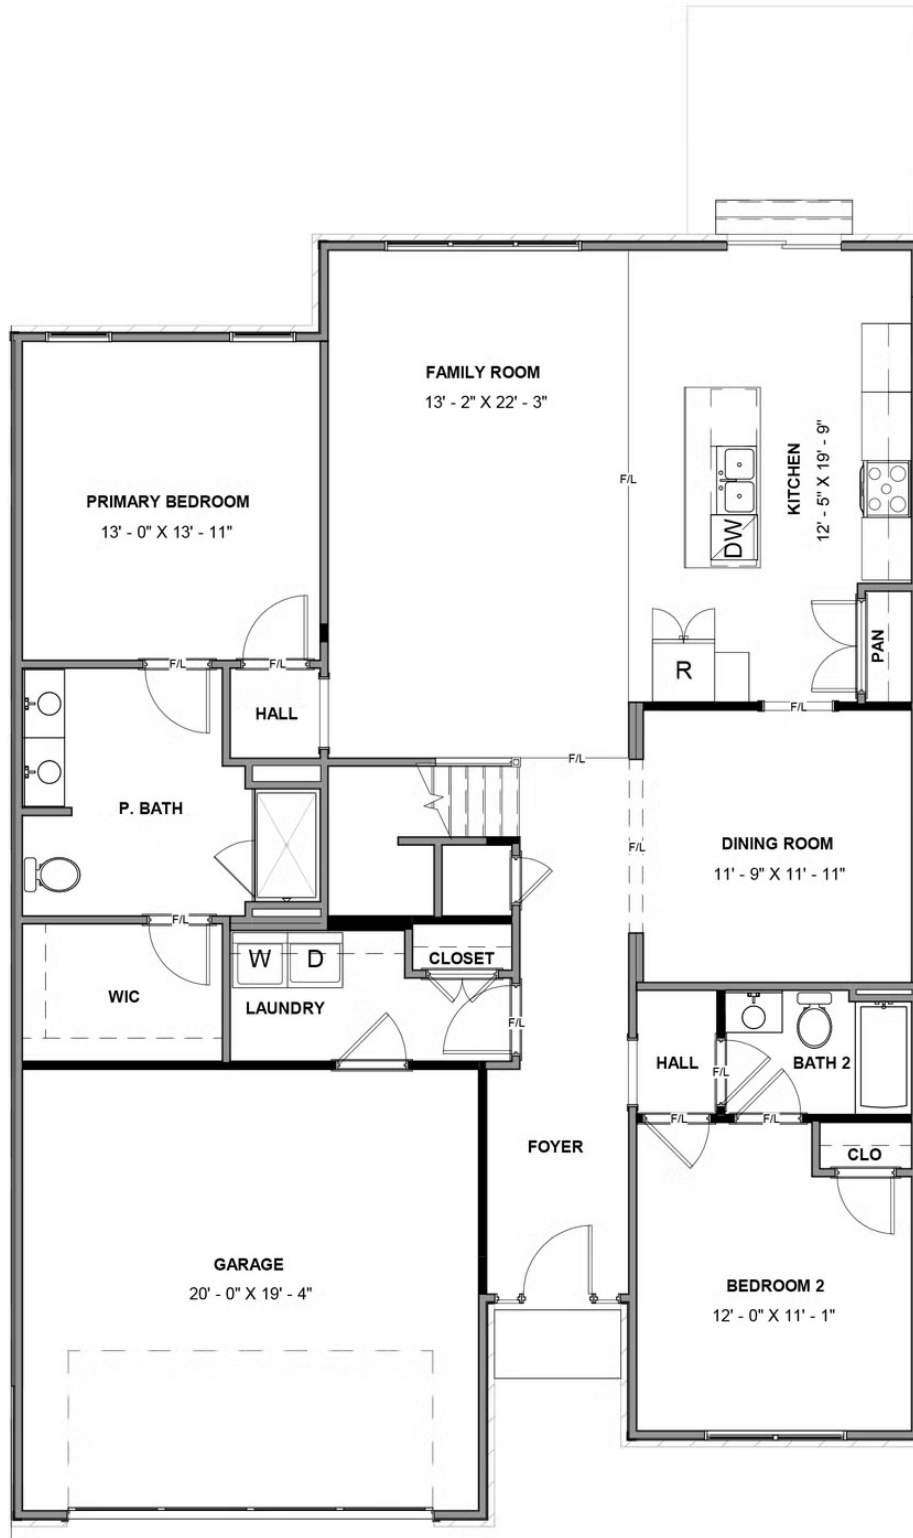

8684 Hope Farm Lane

AT BRUNSWICK

-  3 Bedrooms
-  3.0 Bathrooms
-  2330 Square Feet

\$502,250

Welcome home to the Brady, a 2-story townhome with 2-car garage and plenty of room to spread out and call your own. Enter through the garage and into your laundry/mud room. The open concept kitchen features a large island overlooking the family room, spacious pantry, and access to the dining room. Tucked off the family room is your primary bedroom retreat with large primary bath and walk-in closet. A second bedroom and full bath can be found at the front of the home. Head on up to your second floor where you'll find a loft, third bedroom with walk-in closet, and full bath.

Features of this Home

- Stainless Steel Gas Range, Chimney Hood, Microwave Drawer, and Dishwasher
- Primary Bath features Frameless Shower Door
- Loft
- Recessed Lighting Package in Loft, Family Room, and Primary Bedroom
- Laminate Pergo Flooring in Main Living Areas
- Unfinished Conditioned Storage

eagleofva.com

FIRST FLOOR

SECOND FLOOR