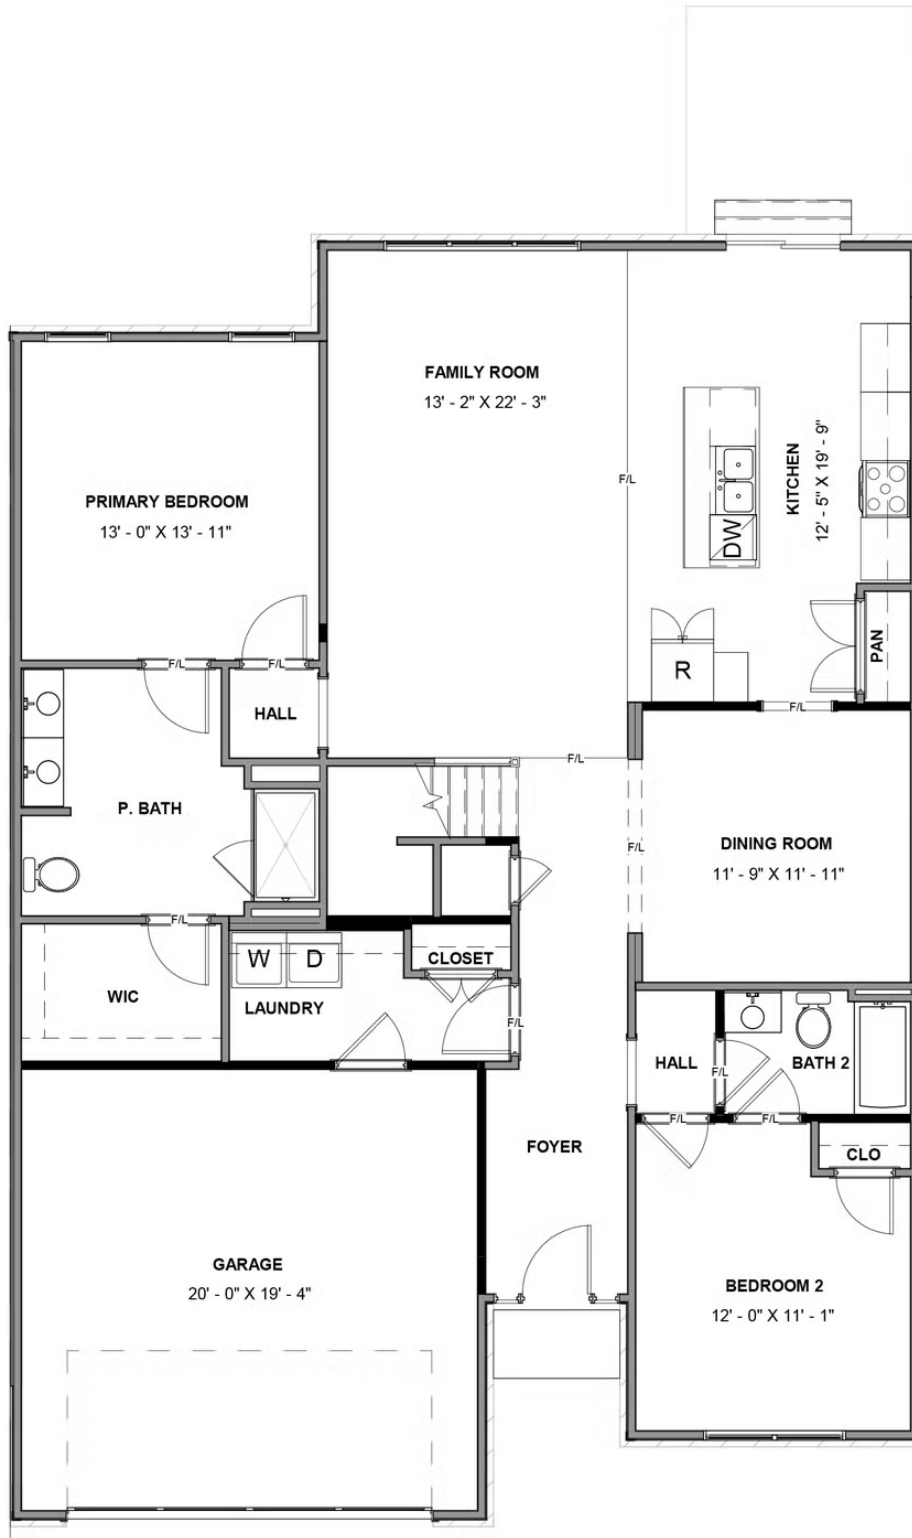

8684 Hope Farm Lane

AT BRUNSWICK

-  3 Bedrooms
-  3.0 Bathrooms
-  2330 Square Feet

\$502,250

Welcome home to the Brady, a 2-story townhome with 2-car garage and plenty of room to spread out and call your own. Enter through the garage and into your laundry/mud room. The open concept kitchen features a large island overlooking the family room, spacious pantry, and access to the dining room. Tucked off the family room is your primary bedroom retreat with large primary bath and walk-in closet. A second bedroom and full bath can be found at the front of the home. Head on up to your second floor where you'll find a loft, third bedroom with walk-in closet, and full bath.

Features of this Home

- Stainless Steel Gas Range, Chimney Hood, Microwave Drawer, and Dishwasher
- Primary Bath features Frameless Shower Door
- Loft
- Recessed Lighting Package in Loft, Family Room, and Primary Bedroom
- Laminate Pergo Flooring in Main Living Areas
- Unfinished Conditioned Storage

eagleofva.com

FIRST FLOOR

SECOND FLOOR