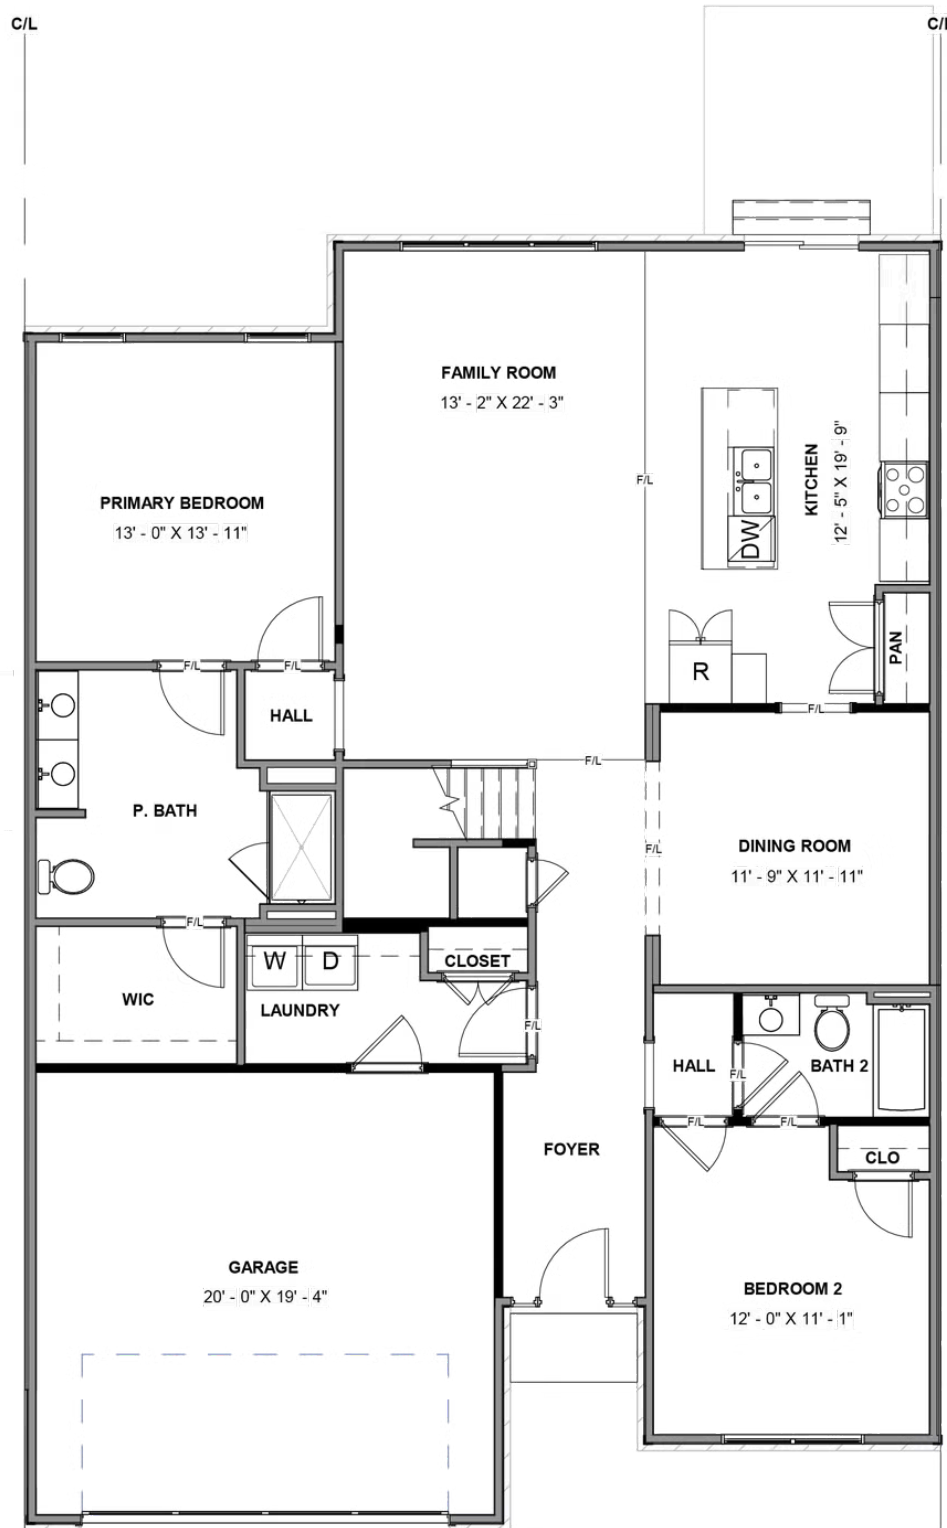

8684 Hope Farm Lane

AT BRUNSWICK

-  3 Bedrooms
-  3.0 Bathrooms
-  2330 Square Feet

\$502,250

Welcome home to the Brady, a 2-story townhome with 2-car garage and plenty of room to spread out and call your own. Enter through the garage and into your laundry/mud room. The open concept kitchen features a large island overlooking the family room, spacious pantry, and access to the dining room. Tucked off the family room is your primary bedroom retreat with large primary bath and walk-in closet. A second bedroom and full bath can be found at the front of the home. Head on up to your second floor where you'll find a loft, third bedroom with walk-in closet, and full bath.

Features of this Home

- Stainless Steel Gas Range, Chimney Hood, Microwave Drawer, and Dishwasher
- Primary Bath features Frameless Shower Door
- Loft
- Recessed Lighting Package in Loft, Family Room, and Primary Bedroom
- Laminate Pergo Flooring in Main Living Areas
- Unfinished Conditioned Storage

eagleofva.com

FIRST FLOOR

SECOND FLOOR