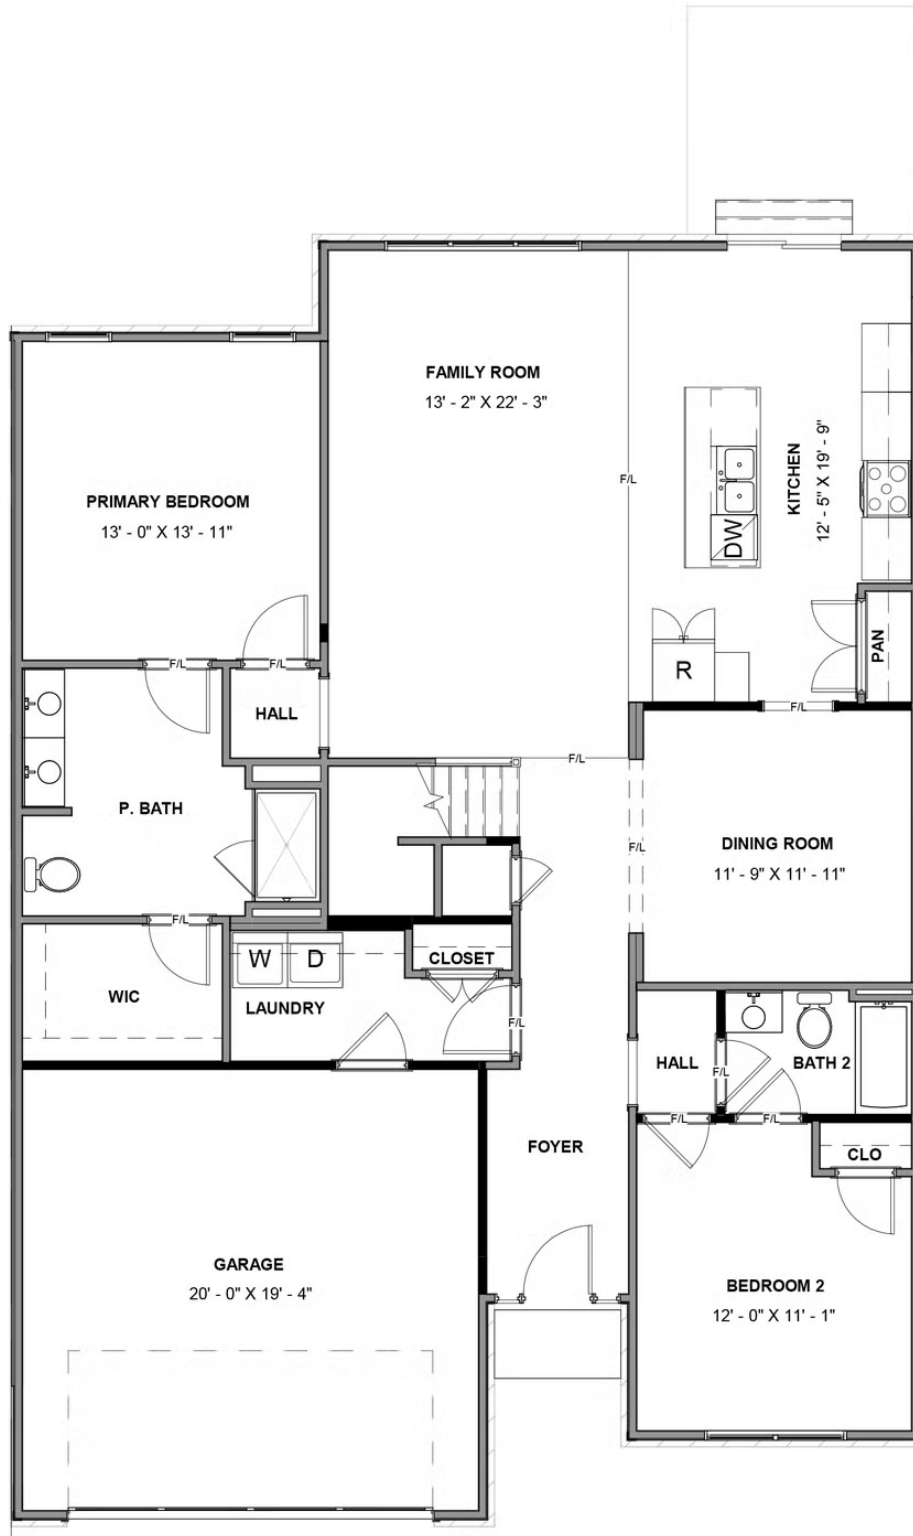

8684 Hope Farm Lane

AT BRUNSWICK

-  3 Bedrooms
-  3.0 Bathrooms
-  2330 Square Feet

\$502,250

Welcome home to the Brady, a 2-story townhome with 2-car garage and plenty of room to spread out and call your own. Enter through the garage and into your laundry/mud room. The open concept kitchen features a large island overlooking the family room, spacious pantry, and access to the dining room. Tucked off the family room is your primary bedroom retreat with large primary bath and walk-in closet. A second bedroom and full bath can be found at the front of the home. Head on up to your second floor where you'll find a loft, third bedroom with walk-in closet, and full bath.

Features of this Home

- Stainless Steel Gas Range, Chimney Hood, Microwave Drawer, and Dishwasher
- Primary Bath features Frameless Shower Door
- Loft
- Recessed Lighting Package in Loft, Family Room, and Primary Bedroom
- Laminate Pergo Flooring in Main Living Areas
- Unfinished Conditioned Storage

eagleofva.com

FIRST FLOOR

SECOND FLOOR