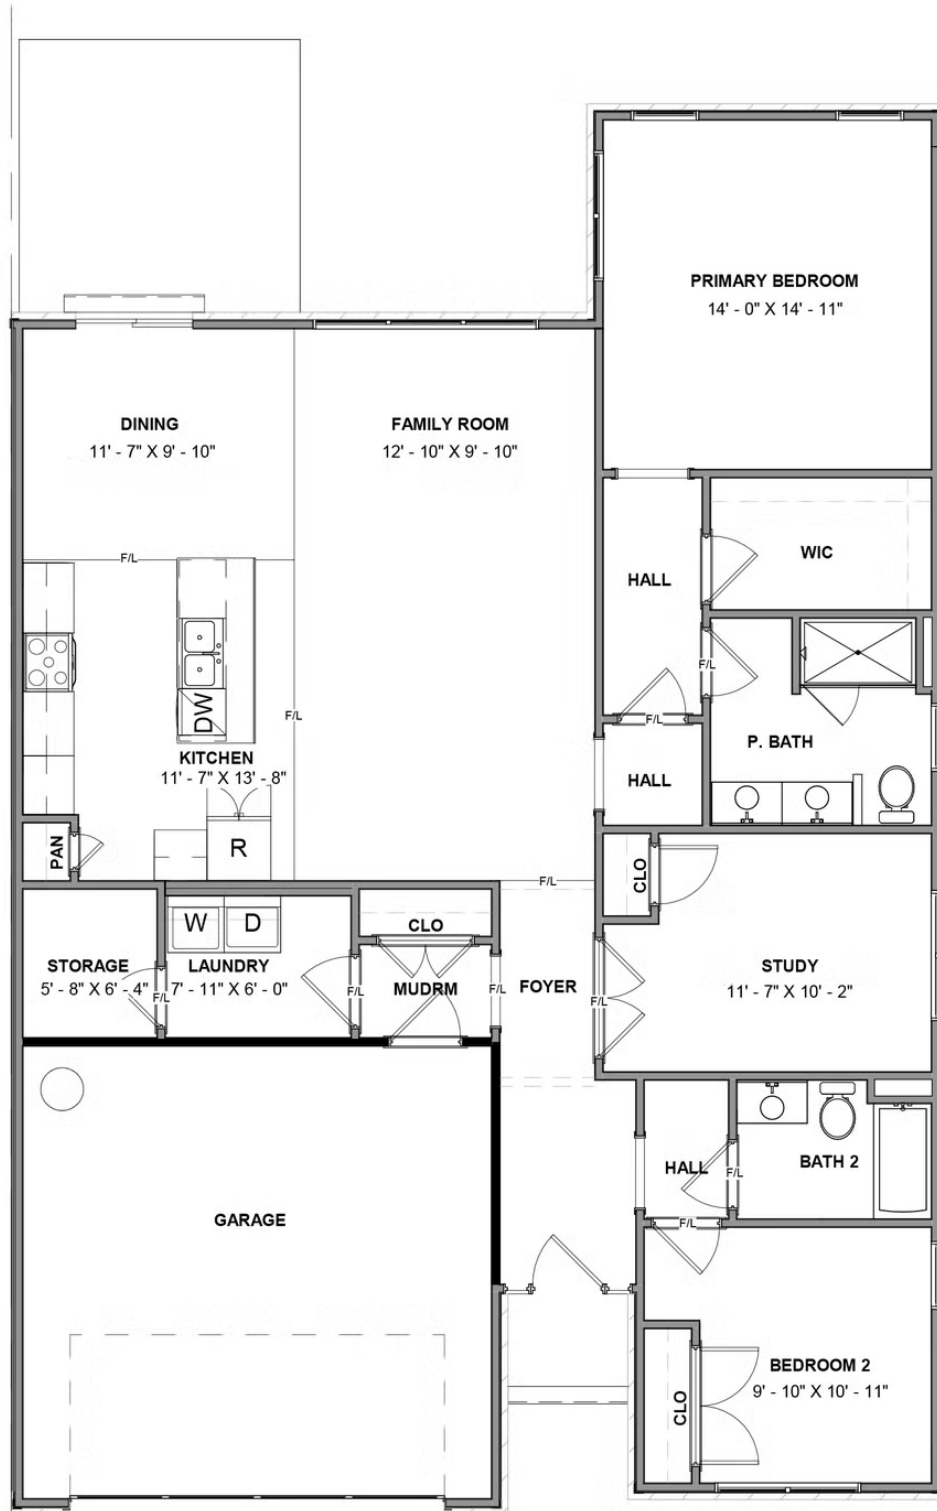

8700 Hope Farm Lane

AT BRUNSWICK

eagleofva.com