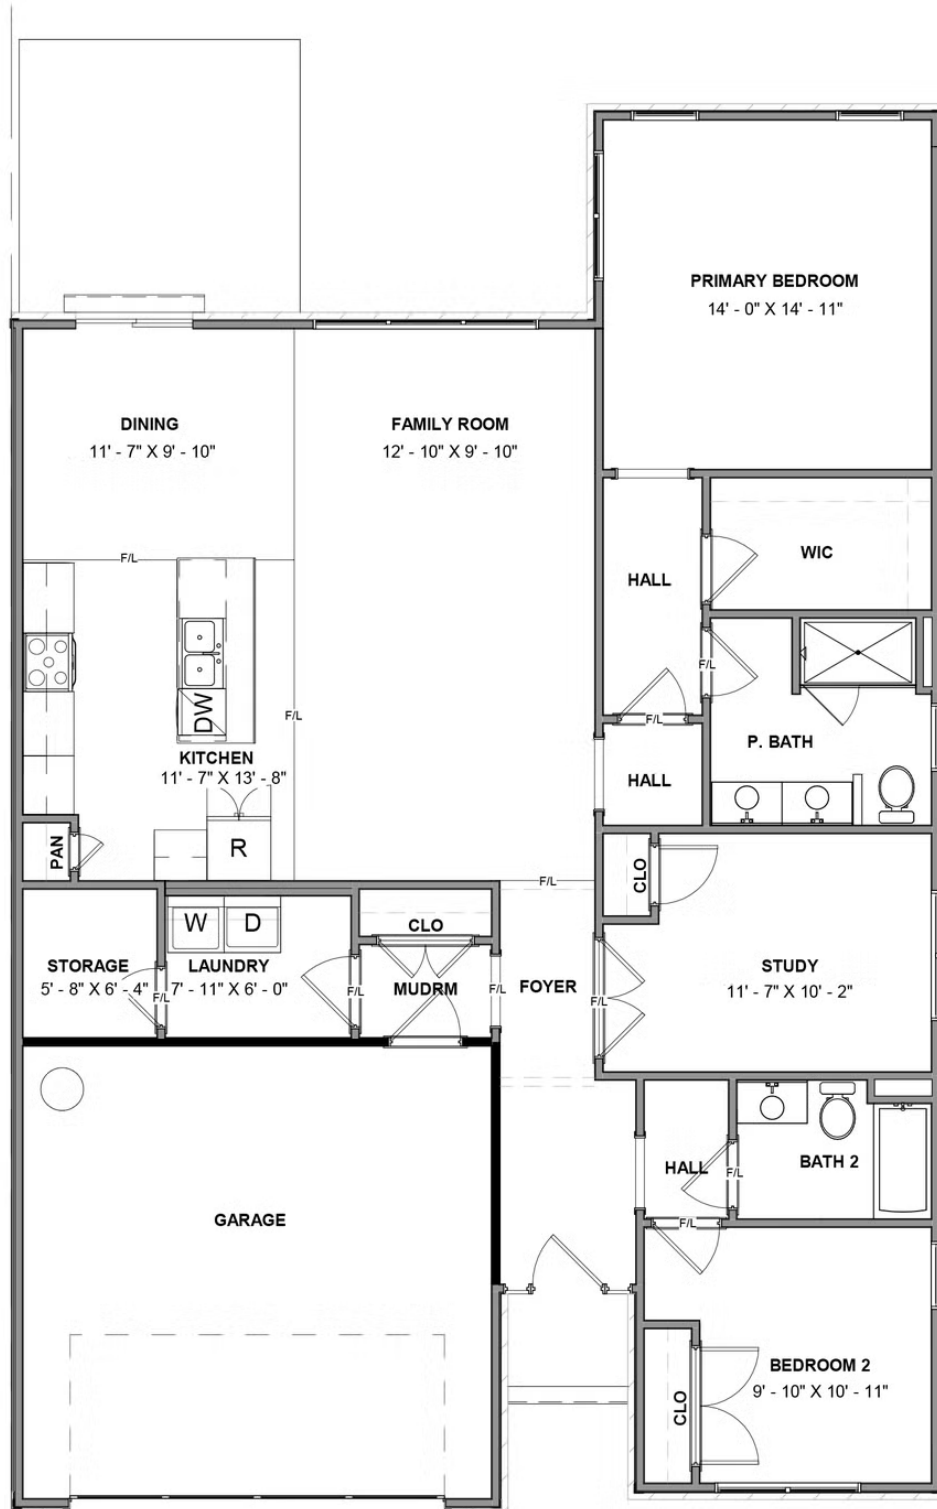

8700 Hope Farm Lane

AT BRUNSWICK

-  2 Bedrooms
-  2.0 Bathrooms
-  1,692 Square Feet
-  2 Car Garage

\$435,993

The Lillie is the one level townhome you've been looking for. Complete with 2-car garage, the Lillie provides just the right amount of space. Enter from your garage and into the laundry room and mud room, complete with an additional storage closet. A study with French doors provides the perfect space to set up your home office, play room for the grandkids, or anything that renews your energy. The open concept layout offers a kitchen with pantry and large island overlooking the dining area and family room, perfect for keeping everyone connected. Your primary bedroom is tucked down a hallway with a spacious primary bath and large walk-in closet. At the front of the home you'll find an additional bedroom and full bath.

Features of this Home

- One Level Living
- Study
- LED Recessed Lighting Package in Family Room

eagleofva.com

8700 Hope Farm Lane

AT BRUNSWICK

eagleofva.com