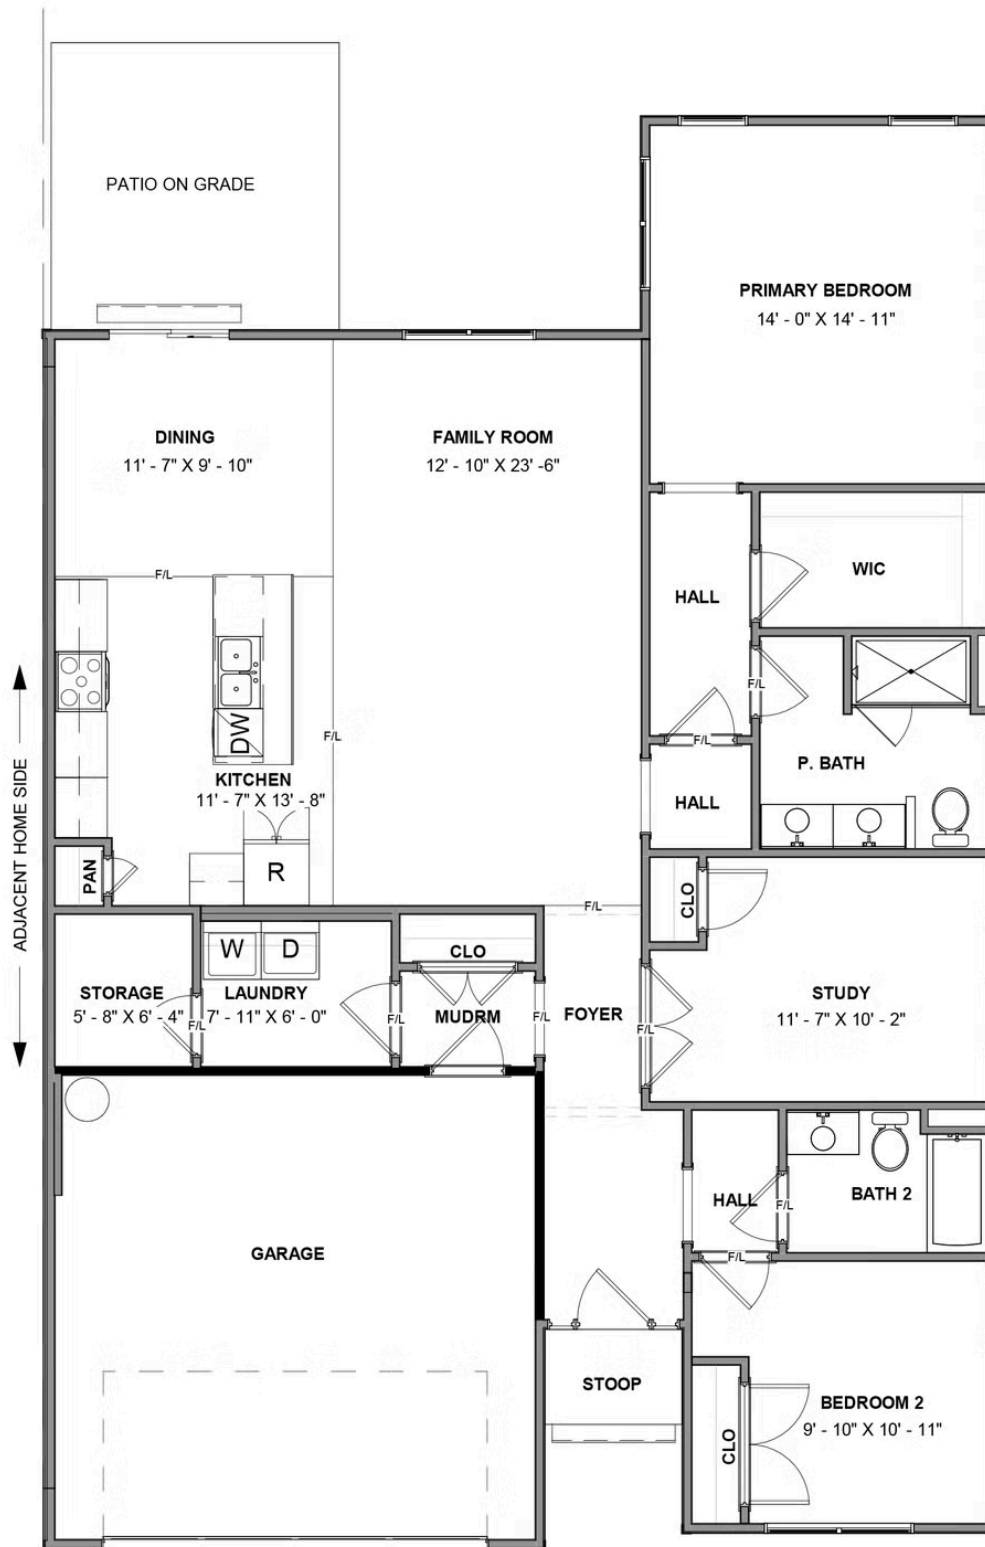

8700 Hope Farm Lane

AT BRUNSWICK

-  2 Bedrooms
-  2.0 Bathrooms
-  1692 Square Feet
-  2 Car Garage

\$435,993

The Lillie is the one level townhome you've been looking for. Complete with 2-car garage, the Lillie provides just the right amount of space. Enter from your garage and into the laundry room and mud room, complete with an additional storage closet. A study with French doors provides the perfect space to set up your home office, play room for the grandkids, or anything that renews your energy. The open concept layout offers a kitchen with pantry and large island overlooking the dining area and family room, perfect for keeping everyone connected. Your primary bedroom is tucked down a hallway with a spacious primary bath and large walk-in closet. At the front of the home you'll find an additional bedroom and full bath.

Features of this Home

- One Level Living
- Study
- LED Recessed Lighting Package in Family Room

eagleofva.com

8700 Hope Farm Lane

AT BRUNSWICK

eagleofva.com