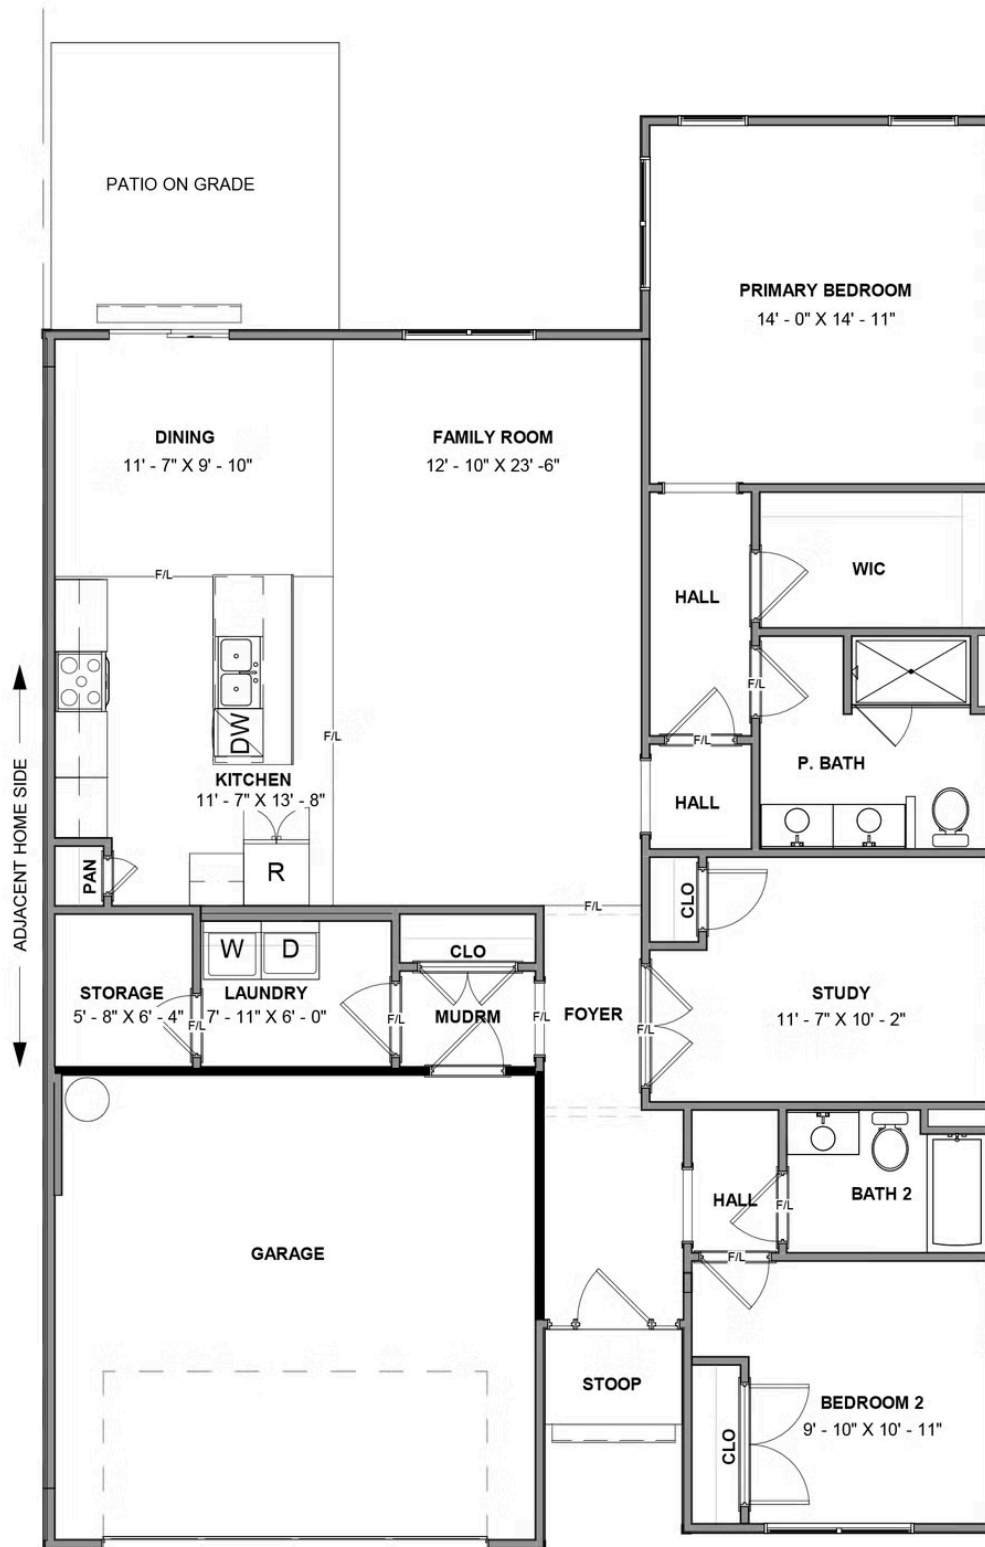

8700 Hope Farm Lane

AT BRUNSWICK

eagleofva.com