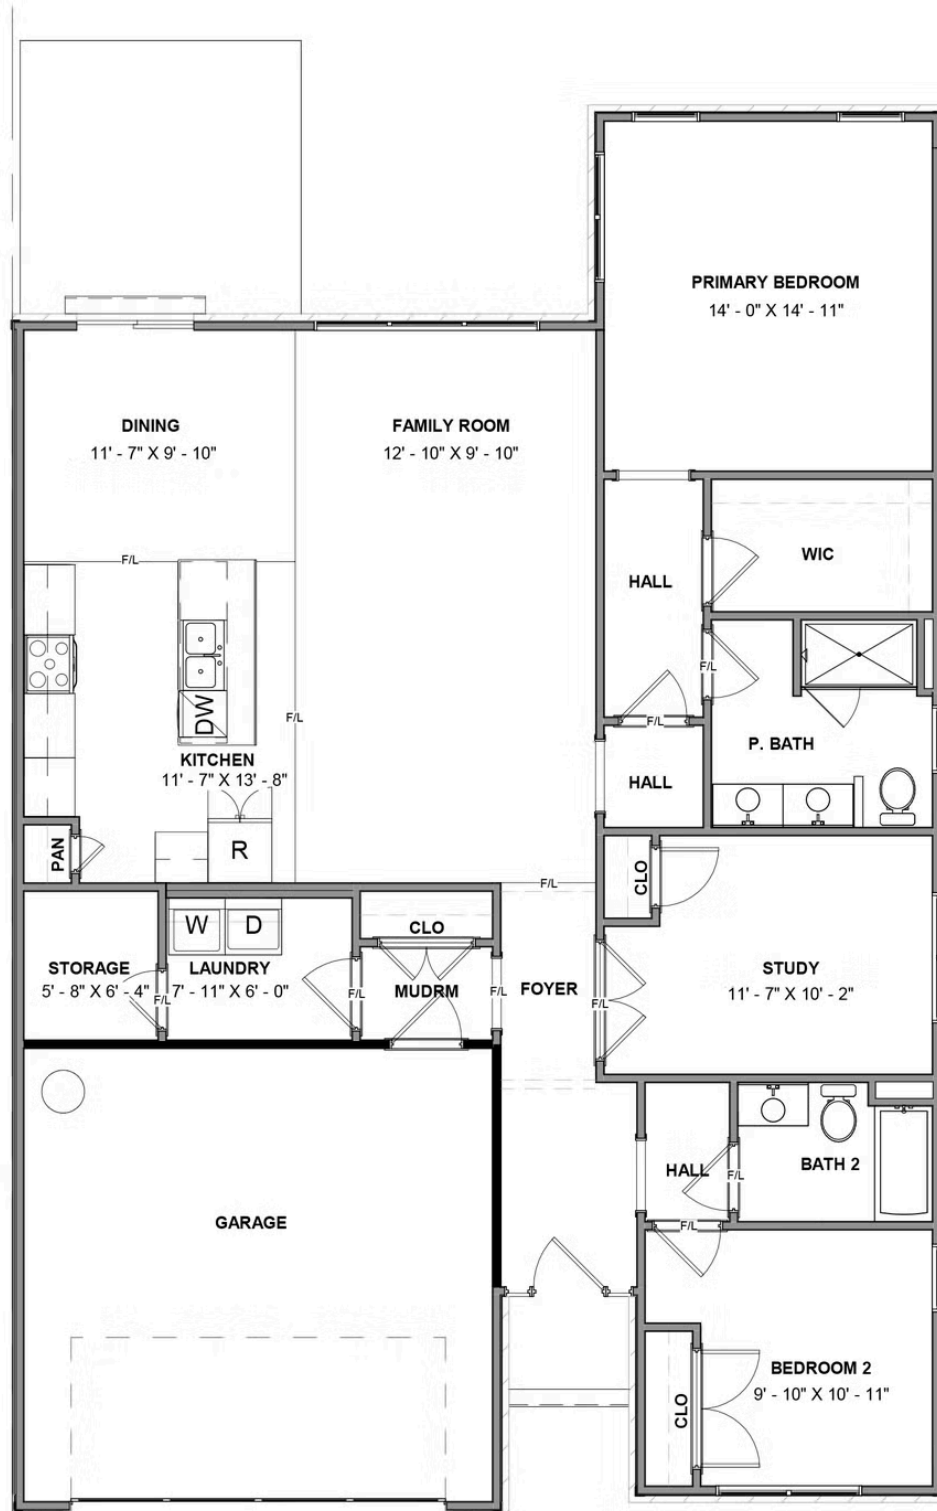

8700 Hope Farm Lane

AT BRUNSWICK

-  2 Bedrooms
-  2.0 Bathrooms
-  1692 Square Feet
-  2 Car Garage

\$435,993

The Lillie is the one level townhome you've been looking for. Complete with 2-car garage, the Lillie provides just the right amount of space. Enter from your garage and into the laundry room and mud room, complete with an additional storage closet. A study with French doors provides the perfect space to set up your home office, play room for the grandkids, or anything that renews your energy. The open concept layout offers a kitchen with pantry and large island overlooking the dining area and family room, perfect for keeping everyone connected. Your primary bedroom is tucked down a hallway with a spacious primary bath and large walk-in closet. At the front of the home you'll find an additional bedroom and full bath.

Features of this Home

- One Level Living
- Study
- LED Recessed Lighting Package in Family Room

eagleofva.com

8700 Hope Farm Lane

AT BRUNSWICK

eagleofva.com