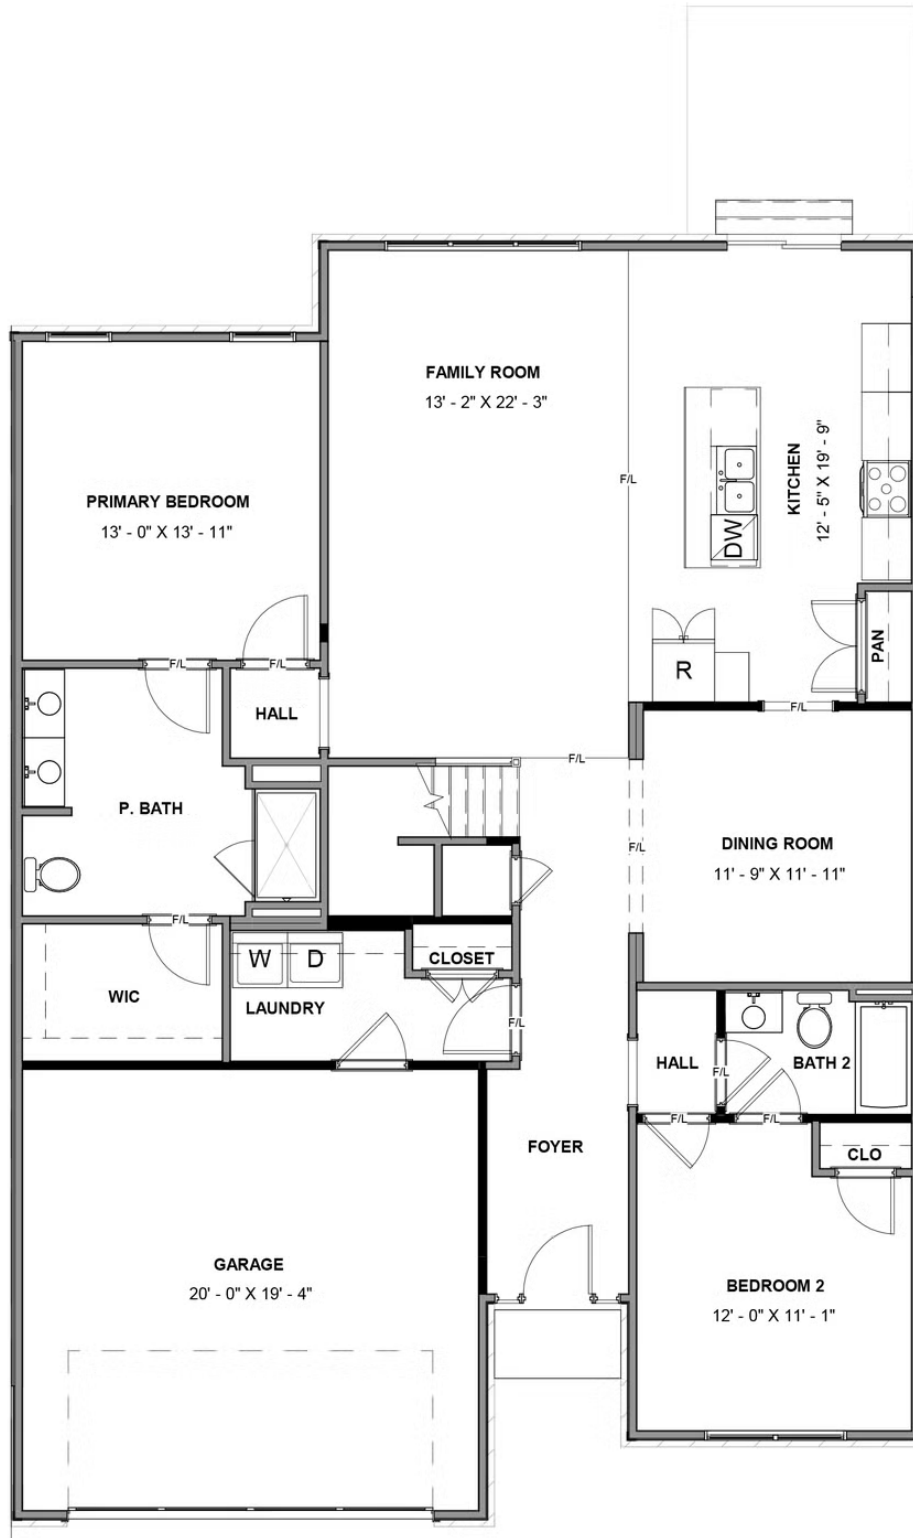

-  3 - 4 Bedrooms
-  3 Bathrooms
-  2,330 Square Feet
-  2 Levels

Welcome home to the Brady, a 2-story townhome with 2-car garage and plenty of room to spread out and call your own. Enter through the garage and into your laundry/mud room. The open concept kitchen features a large island overlooking the family room, spacious pantry, and access to the dining room. Tucked off the family room is your primary bedroom retreat with large primary bath and walk-in closet. A second bedroom and full bath can be found at the front of the home. Head on up to your second floor where you'll find a loft, third bedroom with walk-in closet, and full bath.

FIRST FLOOR

SECOND FLOOR