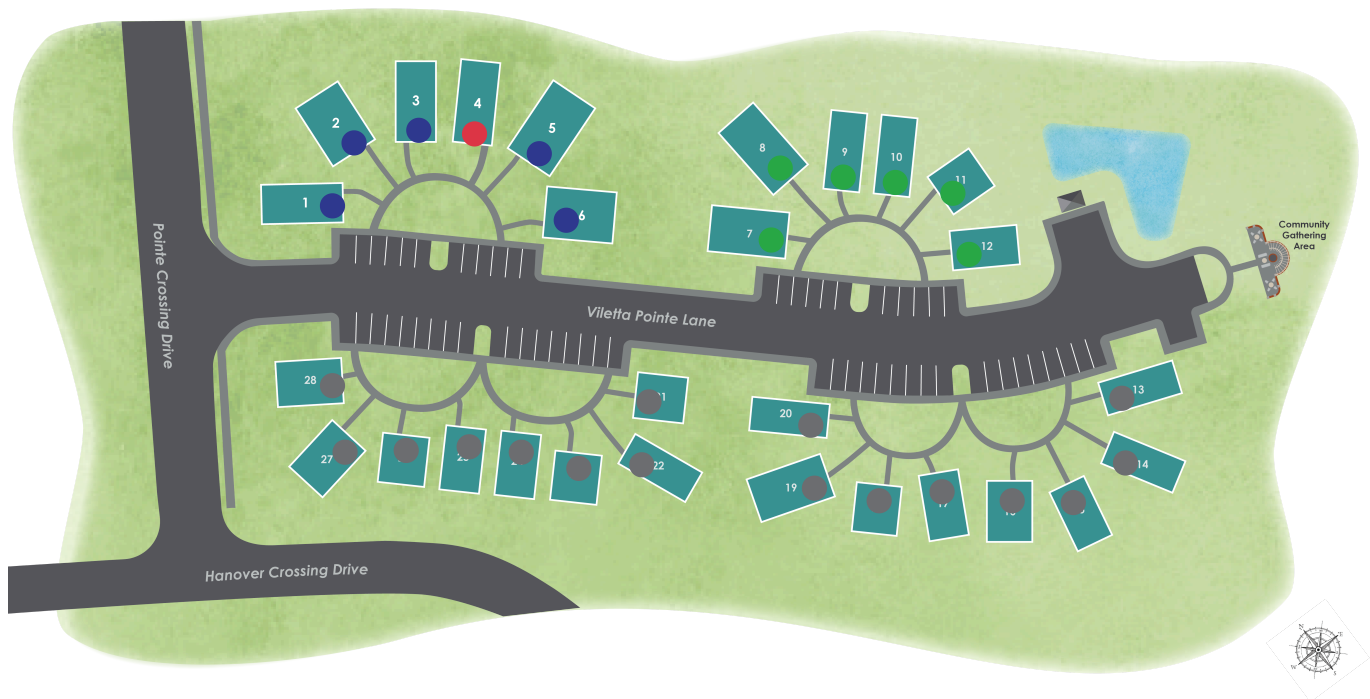

Floor Plans

Monson Street Cottage Starting at \$394,900

 1,082  2  2

Pritchard

Starting at \$422,900

 1,578  3  2.5

Interactive Siteplan

● Quick Move-ins ● Available Homesites ● Sold