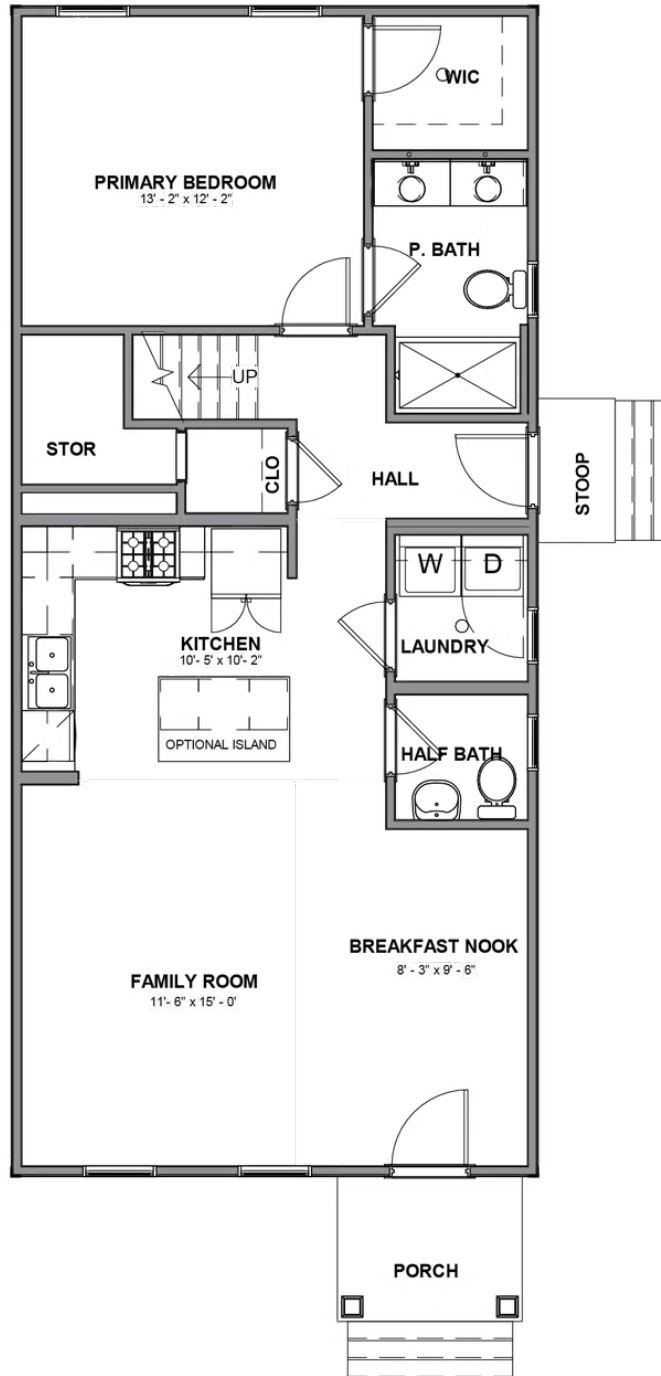

# 8411 Villetta Pointe Lane

AT VILLETTA POINTE

-  3 Bedrooms
-  2.5 Bathrooms
-  1 620 Square Feet

**\$455,702**

Introducing the Pritchard, one of Eagle's newest floor plans that is built to match your lifestyle.

The main living area is spacious and cozy, with a kitchen overlooking the family room and breakfast nook. The primary bedroom suite is tucked away at the rear of the home with walk-in closet and primary bath with dual vanities. And our favorite part of the home? A closet and storage area under the stairs that just keeps going - you'll have to explore it for yourself! A half bath and laundry room complete the first floor. Head up to the second floor which has two generously sized bedrooms, a full bath, and an additional storage area.

## FIRST FLOOR

## SECOND FLOOR