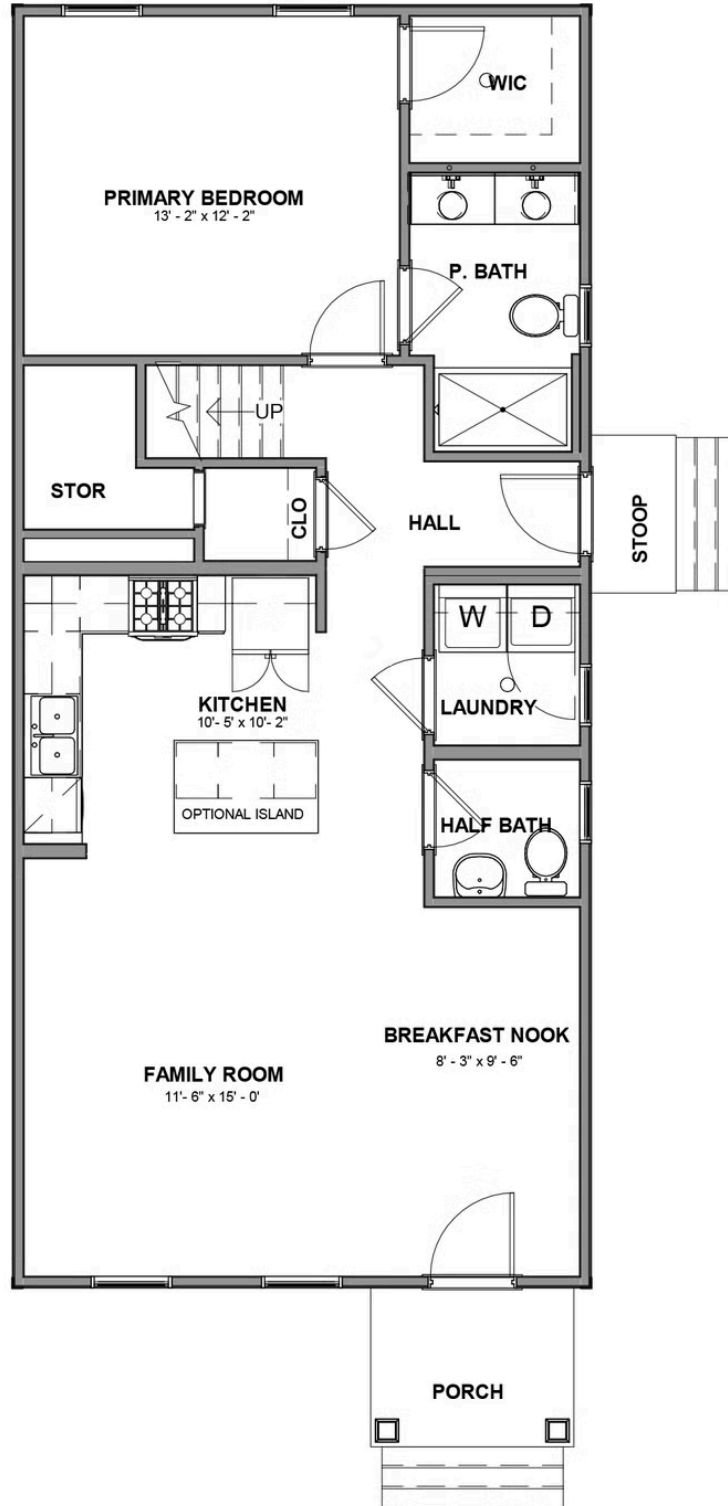

FIRST FLOOR