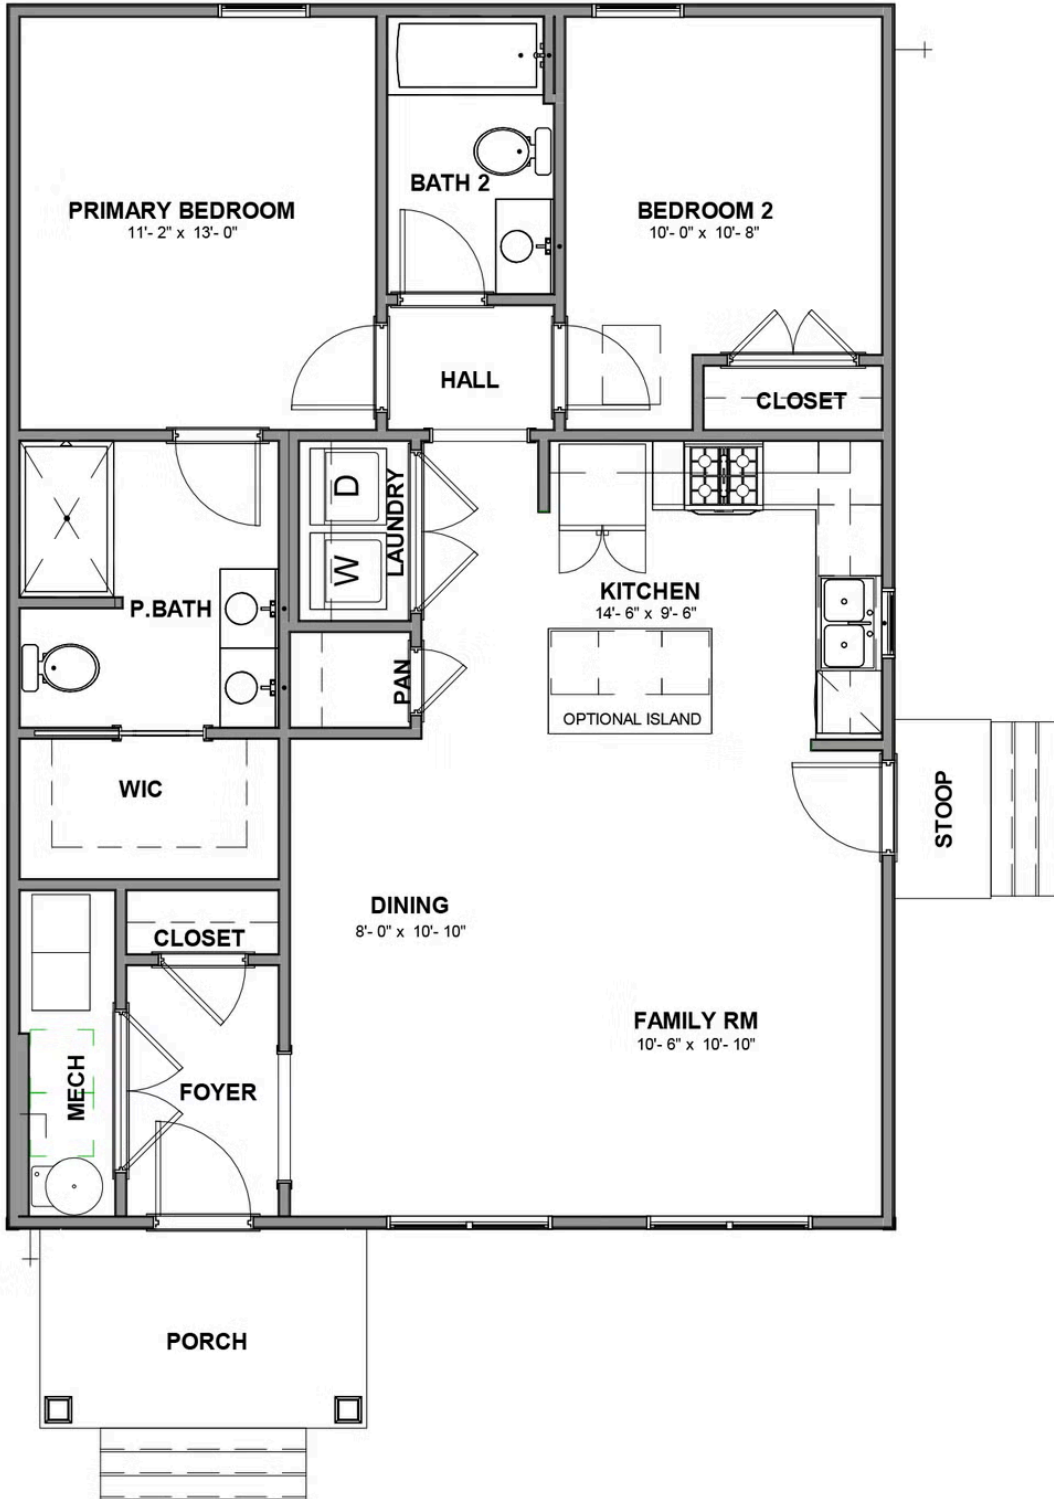

THE Monson Street Cottage

AT VILLETTA POINTE

eagleofva.com