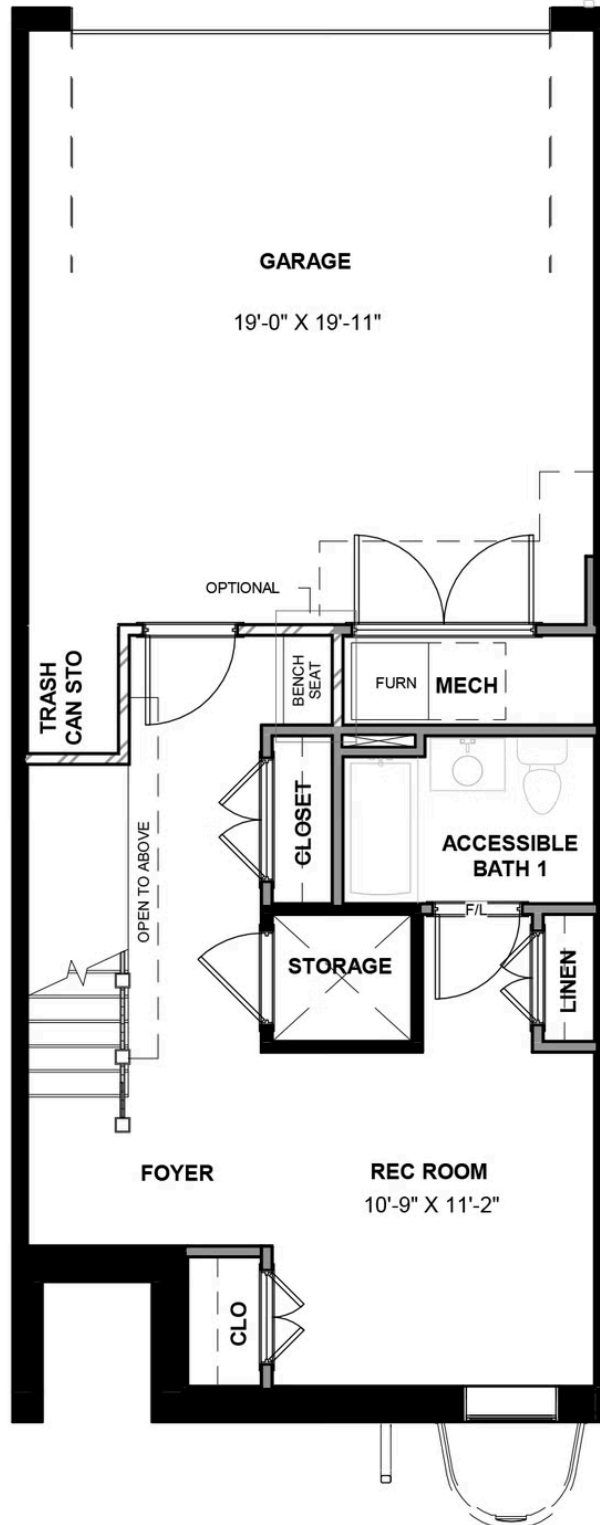

-  3 - 4 Bedrooms
-  3.5 - 4.5 Bathrooms
-  3,100 Square Feet
-  2 Car Garage
-  4 Levels

The Southaven is a 4-story second floor entry townhome with plenty of opportunity to personalize this new home floor plan to fit your lifestyle. On the first floor you will find your 2-car rear load garage, as well a bedroom and full bath. Head on up to the second floor where you will find the main entry door to your home, along with your kitchen that has a large island opening right to the spacious Family Room. A dining room completes the floor. The third floor has either dual primary bedroom suites or if you choose the three bedroom option, your entire 3rd floor will be your owners suite! Plus your laundry room is on this floor for added convenience. Choose from different primary bath layouts or make the third floor a complete owner's suite with huge walk-in closet! The fourth floor will have an additional bedroom and full bath, as well as a spacious media room that leads out to a large outdoor terrace. Enjoy beautiful views of the city and river from your terrace while sipping on your morning coffee or enjoying some evening appetizers and the sunset. You can add an elevator if you desire for even more convenience, otherwise enjoy the additional storage space.

Features of this Floorplan

- 4-story luxury townhome
- Rear load 2-car garage
- Bedroom and full bath on first floor
- Dual Primary bedrooms
- Terrace with option for NanaWall
- Opportunity for entire primary bedroom suite on third floor with huge bathroom and walk-in closet

THE Southaven

AT MCRAE & LACY

eagleofva.com

This information is deemed reliable but not guaranteed. All details, dimensions, square footage, illustrations and pricing are approximate and may vary from actual plans and specifications. Contact an Eagle Sales Consultant for details. Current information as of 23rd February 2025

FIRST FLOOR

SECOND FLOOR

THIRD FLOOR

FOURTH FLOOR