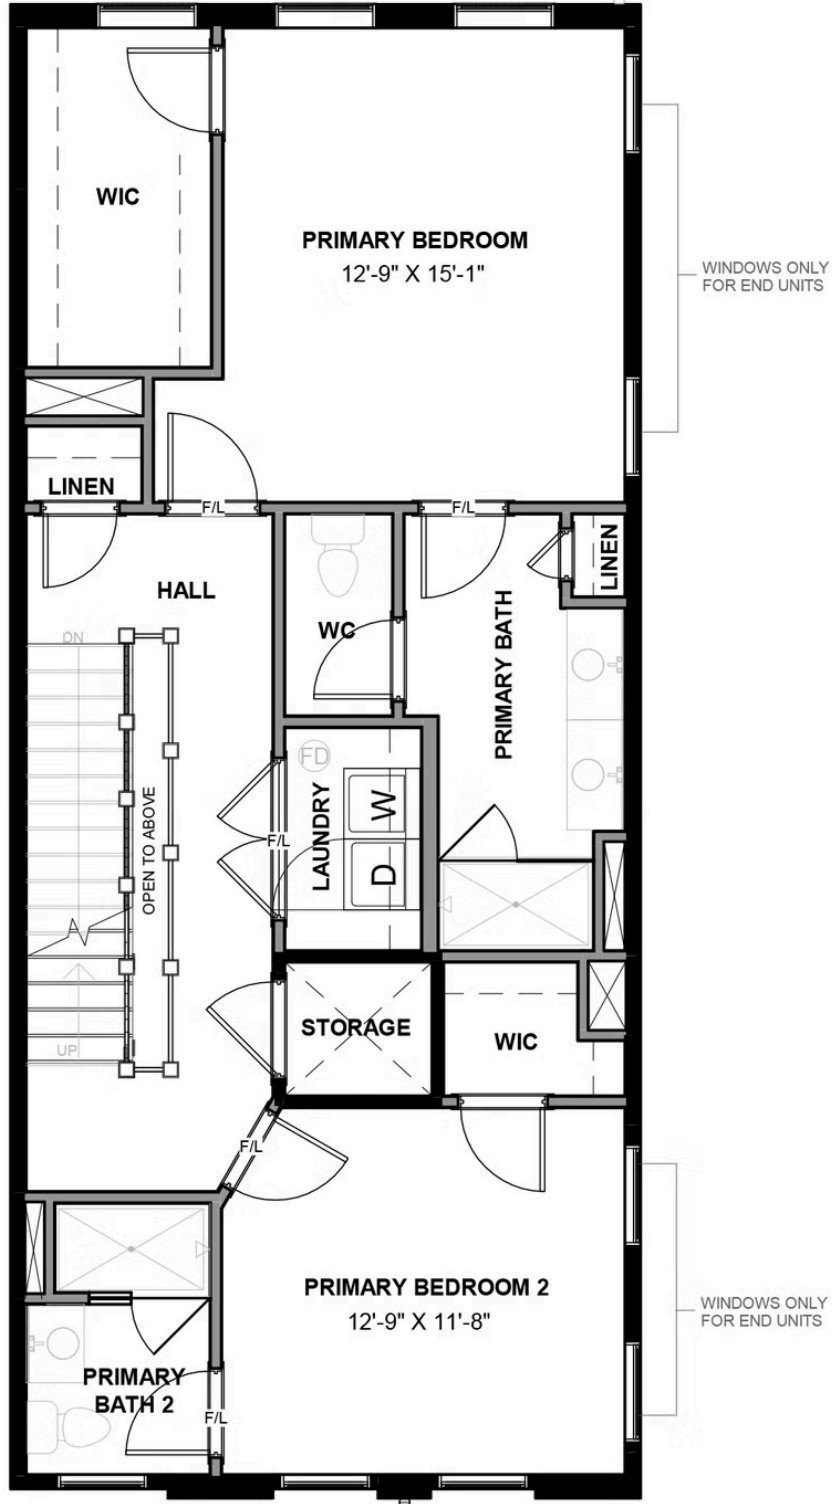

-  3 - 4 Bedrooms
-  3.5 - 4.5 Bathrooms
-  3,100 Square Feet
-  2 Car Garage
-  4 Levels

The Southaven is a 4-story second floor entry townhome with plenty of opportunity to personalize this new home floor plan to fit your lifestyle. On the first floor you will find your 2-car rear load garage, as well a bedroom and full bath. Head on up to the second floor where you will find the main entry door to your home, along with your kitchen that has a large island opening right to the spacious Family Room. A dining room completes the floor. The third floor has either dual primary bedroom suites or if you choose the three bedroom option, your entire 3rd floor will be your owners suite! Plus your laundry room is on this floor for added convenience. Choose from different primary bath layouts or make the third floor a complete owner's suite with huge walk-in closet! The fourth floor will have an additional bedroom and full bath, as well as a spacious media room that leads out to a large outdoor terrace. Enjoy beautiful views of the city and river from your terrace while sipping on your morning coffee or enjoying some evening appetizers and the sunset. You can add an elevator if you desire for even more convenience, otherwise enjoy the additional storage space.

Features of this Floorplan

- 4-story luxury townhome
- Rear load 2-car garage
- Bedroom and full bath on first floor
- Dual Primary bedrooms
- Terrace with option for NanaWall
- Opportunity for entire primary bedroom suite on third floor with huge bathroom and walk-in closet

THE Southaven

AT MCRAE & LACY

eagleofva.com

This information is deemed reliable but not guaranteed. All details, dimensions, square footage, illustrations and pricing are approximate and may vary from actual plans and specifications. Contact an Eagle Sales Consultant for details. Current information as of 22nd December 2024

FIRST FLOOR

SECOND FLOOR

THIRD FLOOR

FOURTH FLOOR