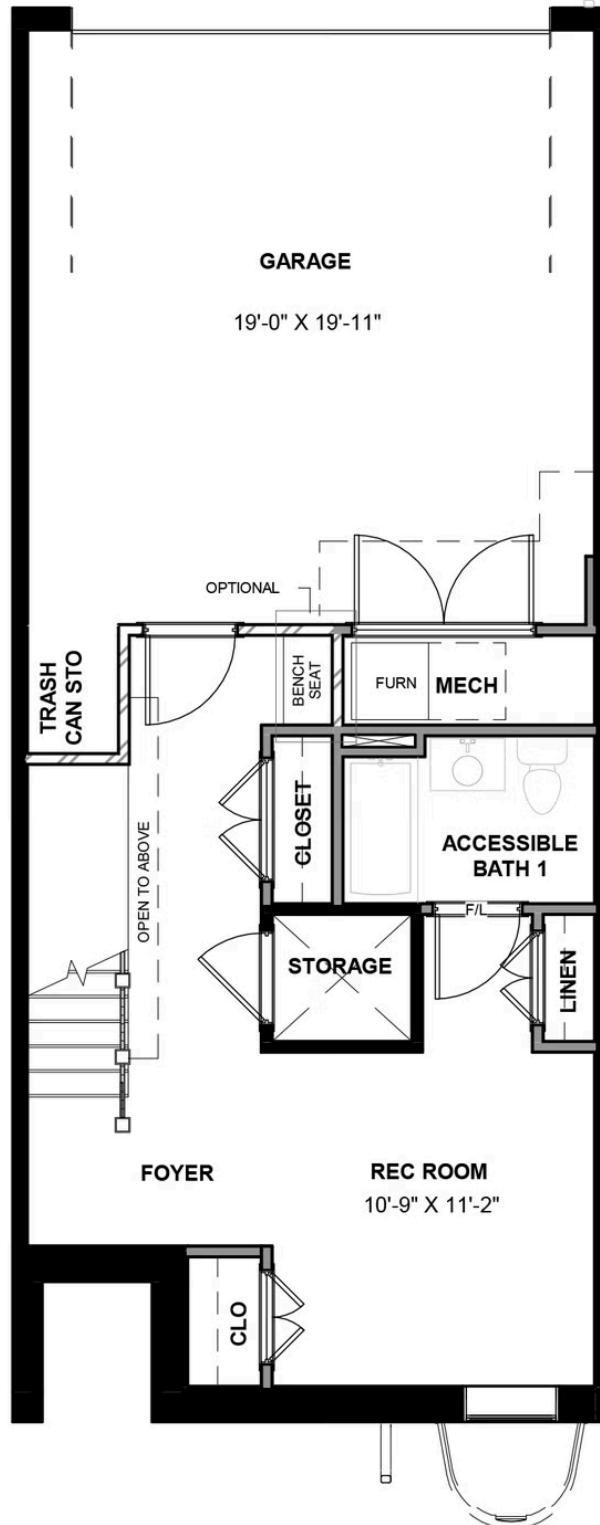

-  3 - 4 Bedrooms
-  3.5 - 4.5 Bathrooms
-  3,100 Square Feet
-  2 Car Garage
-  4 Levels

The Southaven is a 4-story second floor entry townhome with plenty of opportunity to personalize this new home floor plan to fit your lifestyle. On the first floor you will find your 2-car rear load garage, as well a bedroom and full bath. Head on up to the second floor where you will find the main entry door to your home, along with your kitchen that has a large island opening right to the spacious Family Room. A dining room completes the floor. The third floor has either dual primary bedroom suites or if you choose the three bedroom option, your entire 3rd floor will be your owners suite! Plus your laundry room is on this floor for added convenience. Choose from different primary bath layouts or make the third floor a complete owner's suite with huge walk-in closet! The fourth floor will have an additional bedroom and full bath, as well as a spacious media room that leads out to a large outdoor terrace. Enjoy beautiful views of the city and river from your terrace while sipping on your morning coffee or enjoying some evening appetizers and the sunset. You can add an elevator if you desire for even more convenience, otherwise enjoy the additional storage space.

Features of this Floorplan

- 4-story luxury townhome
- Rear load 2-car garage
- Bedroom and full bath on first floor
- Dual Primary bedrooms
- Terrace with option for NanaWall
- Opportunity for entire primary bedroom suite on third floor with huge bathroom and walk-in closet

THE Southaven

AT MCRAE & LACY

eagleofva.com

This information is deemed reliable but not guaranteed. All details, dimensions, square footage, illustrations and pricing are approximate and may vary from actual plans and specifications. Contact an Eagle Sales Consultant for details. Current information as of 22nd December 2024

FIRST FLOOR

SECOND FLOOR

THIRD FLOOR

FOURTH FLOOR