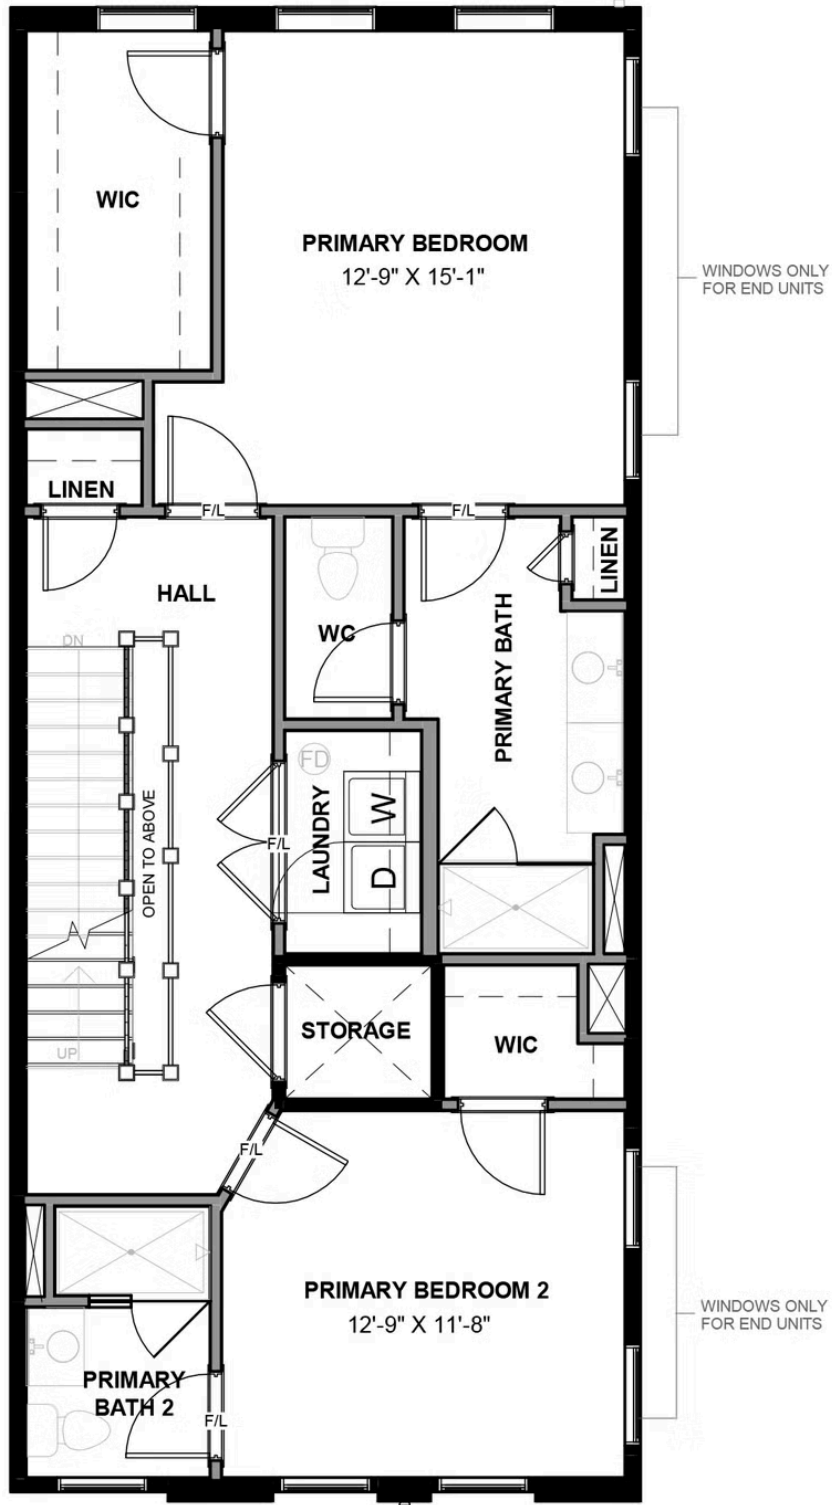

-  3 - 4 Bedrooms
-  3.5 - 4.5 Bathrooms
-  3,100 Square Feet
-  2 Car Garage
-  4 Levels

The Southaven is a 4-story second floor entry townhome with plenty of opportunity to personalize this new home floor plan to fit your lifestyle. On the first floor you will find your 2-car rear load garage, as well a bedroom and full bath. Head on up to the second floor where you will find the main entry door to your home, along with your kitchen that has a large island opening right to the spacious Family Room. A dining room completes the floor. The third floor has either dual primary bedroom suites or if you choose the three bedroom option, your entire 3rd floor will be your owners suite! Plus your laundry room is on this floor for added convenience. Choose from different primary bath layouts or make the third floor a complete owner's suite with huge walk-in closet! The fourth floor will have an additional bedroom and full bath, as well as a spacious media room that leads out to a large outdoor terrace. Enjoy beautiful views of the city and river from your terrace while sipping on your morning coffee or enjoying some evening appetizers and the sunset. You can add an elevator if you desire for even more convenience, otherwise enjoy the additional storage space.

Features of this Floorplan

- 4-story luxury townhome
- Rear load 2-car garage
- Bedroom and full bath on first floor
- Dual Primary bedrooms
- Terrace with option for NanaWall
- Opportunity for entire primary bedroom suite on third floor with huge bathroom and walk-in closet

THE Southaven

AT MCRAE & LACY

eagleofva.com

This information is deemed reliable but not guaranteed. All details, dimensions, square footage, illustrations and pricing are approximate and may vary from actual plans and specifications. Contact an Eagle Sales Consultant for details. Current information as of 23rd February 2025

FIRST FLOOR

SECOND FLOOR

THIRD FLOOR

FOURTH FLOOR