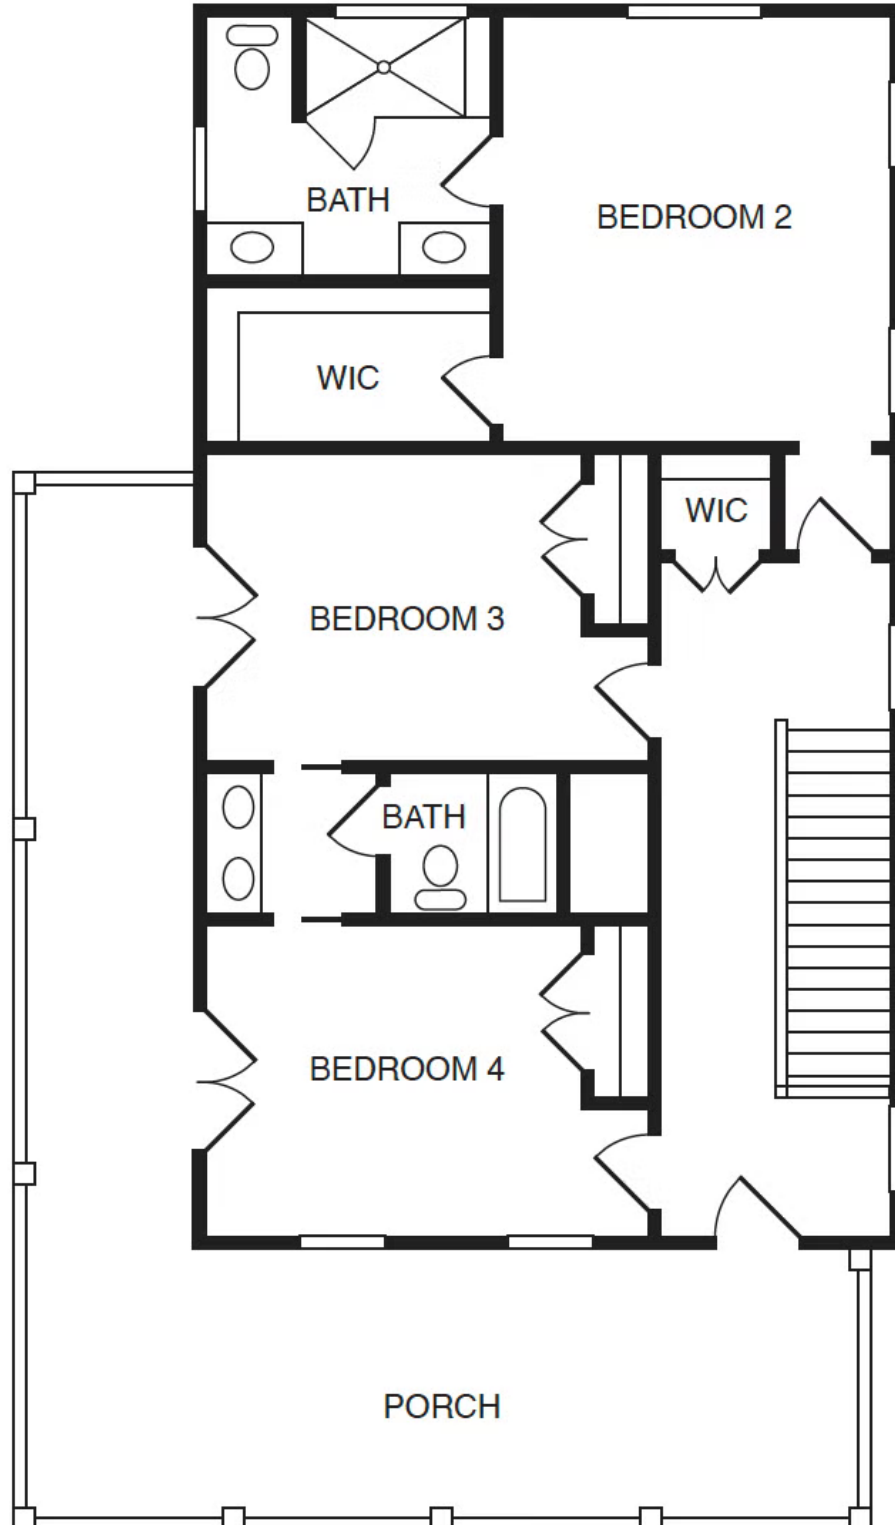

SECOND FLOOR