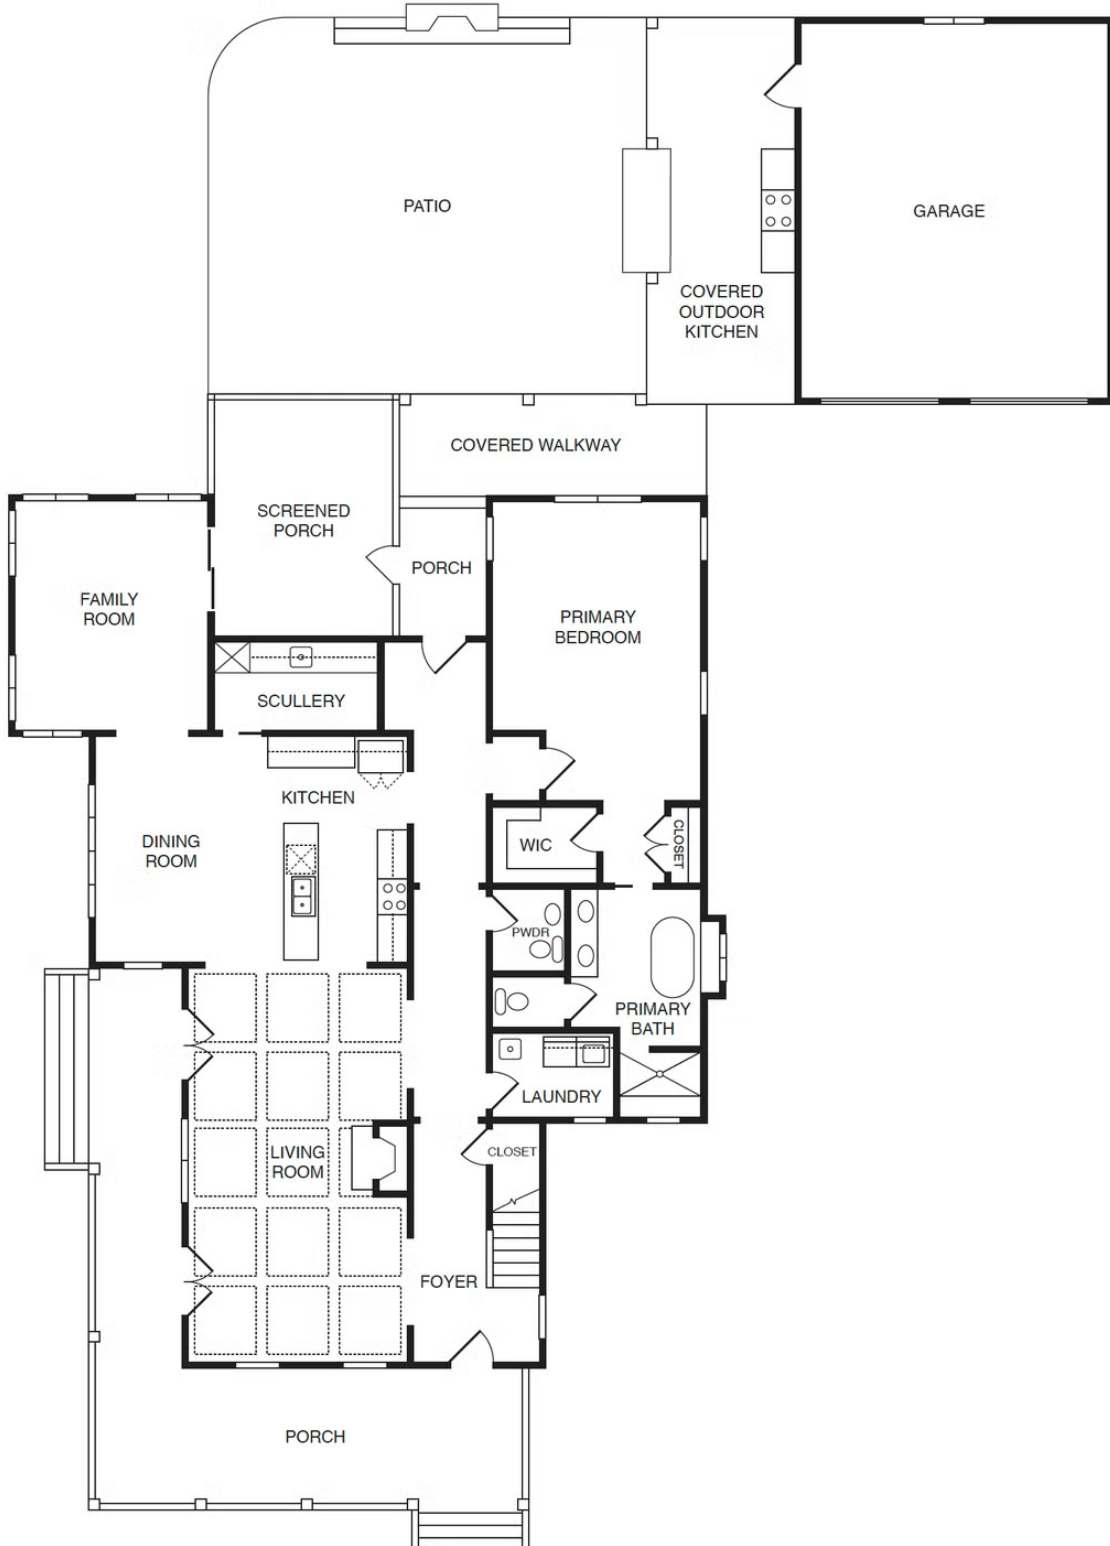

FIRST FLOOR