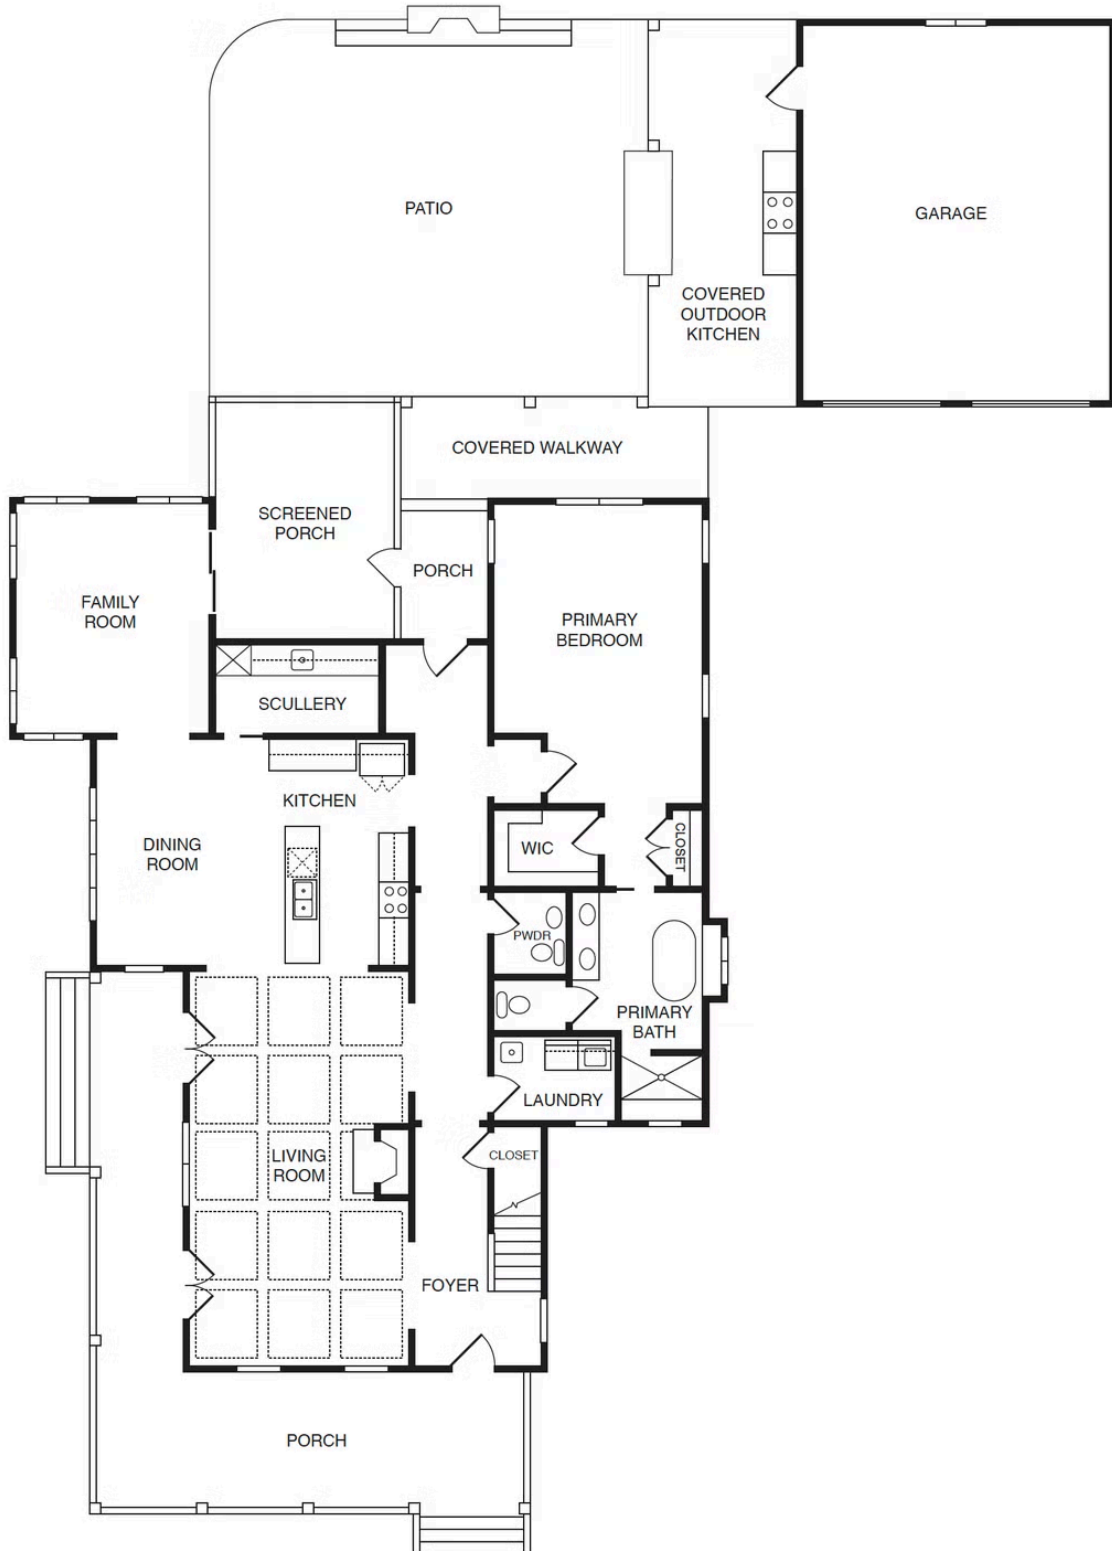

FIRST FLOOR