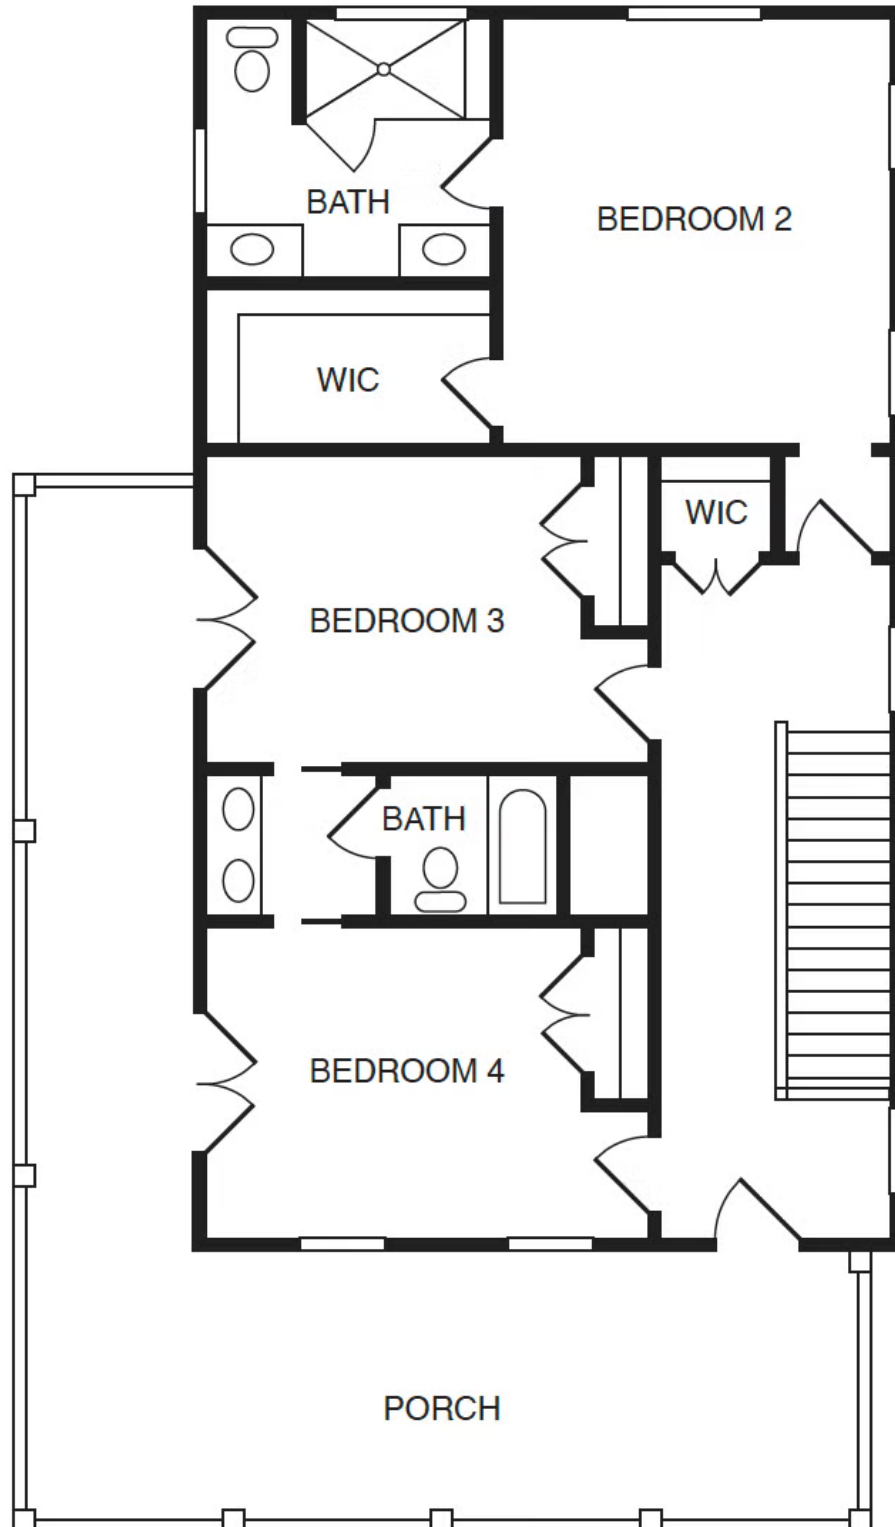

12442 Bluffton Ridge Ct

AT THE BLUFFTONS

-  4 Bedrooms
-  3.5 Bathrooms
-  3106 Square Feet
-  2 Car Garage

\$1,795,000

This charming model is part of the signature collection of tailored homes, designed by nationally recognized Allison Ramsey Architects, and individually crafted with an attention to detail all appreciate but few achieve. classical yet contemporary, as if they've been here for generations - and will be for countless to come. Welcome home to The Braddock at The Blufftons! This home is a perfect blend of elegance and comfort. Welcoming front to back foyer, wonderful family room with full masonry wood burning brick fireplace that extends to the fabulous eat-in chef's kitchen with center island featuring Sub-Zero refrigerator, Wolf range, Sub-Zero beverage refrigerator, quartz countertops, and bay window. A walk in butler's pantry features a sink, cabinets, quartz countertops, and more. Lovely and inviting light and bright sunroom that leads to screened porch, and beautiful laundry room. Retreat to your spacious first floor primary en-suite w/ sitting area, walk-in closet, spa like bath w/ soaking tub, shower, double sinks. 2nd floor offers an en-suite bedroom with walk in closet, 2 bedrooms with Jack & Jill bathroom. There's also a 2 story wrap-around porch, wood floors throughout, gorgeous detailed mouldings, high ceilings. Spacious and stunning patio with large painted brick fireplace, covered grilling area, granite countertops, and detached 2-car garage with breezeway.

eagleofva.com

12442 Bluffton Ridge Ct

AT THE BLUFFTONS

FIRST FLOOR

eagleofva.com

12442 Bluffton Ridge Ct

AT THE BLUFFTONS

SECOND FLOOR